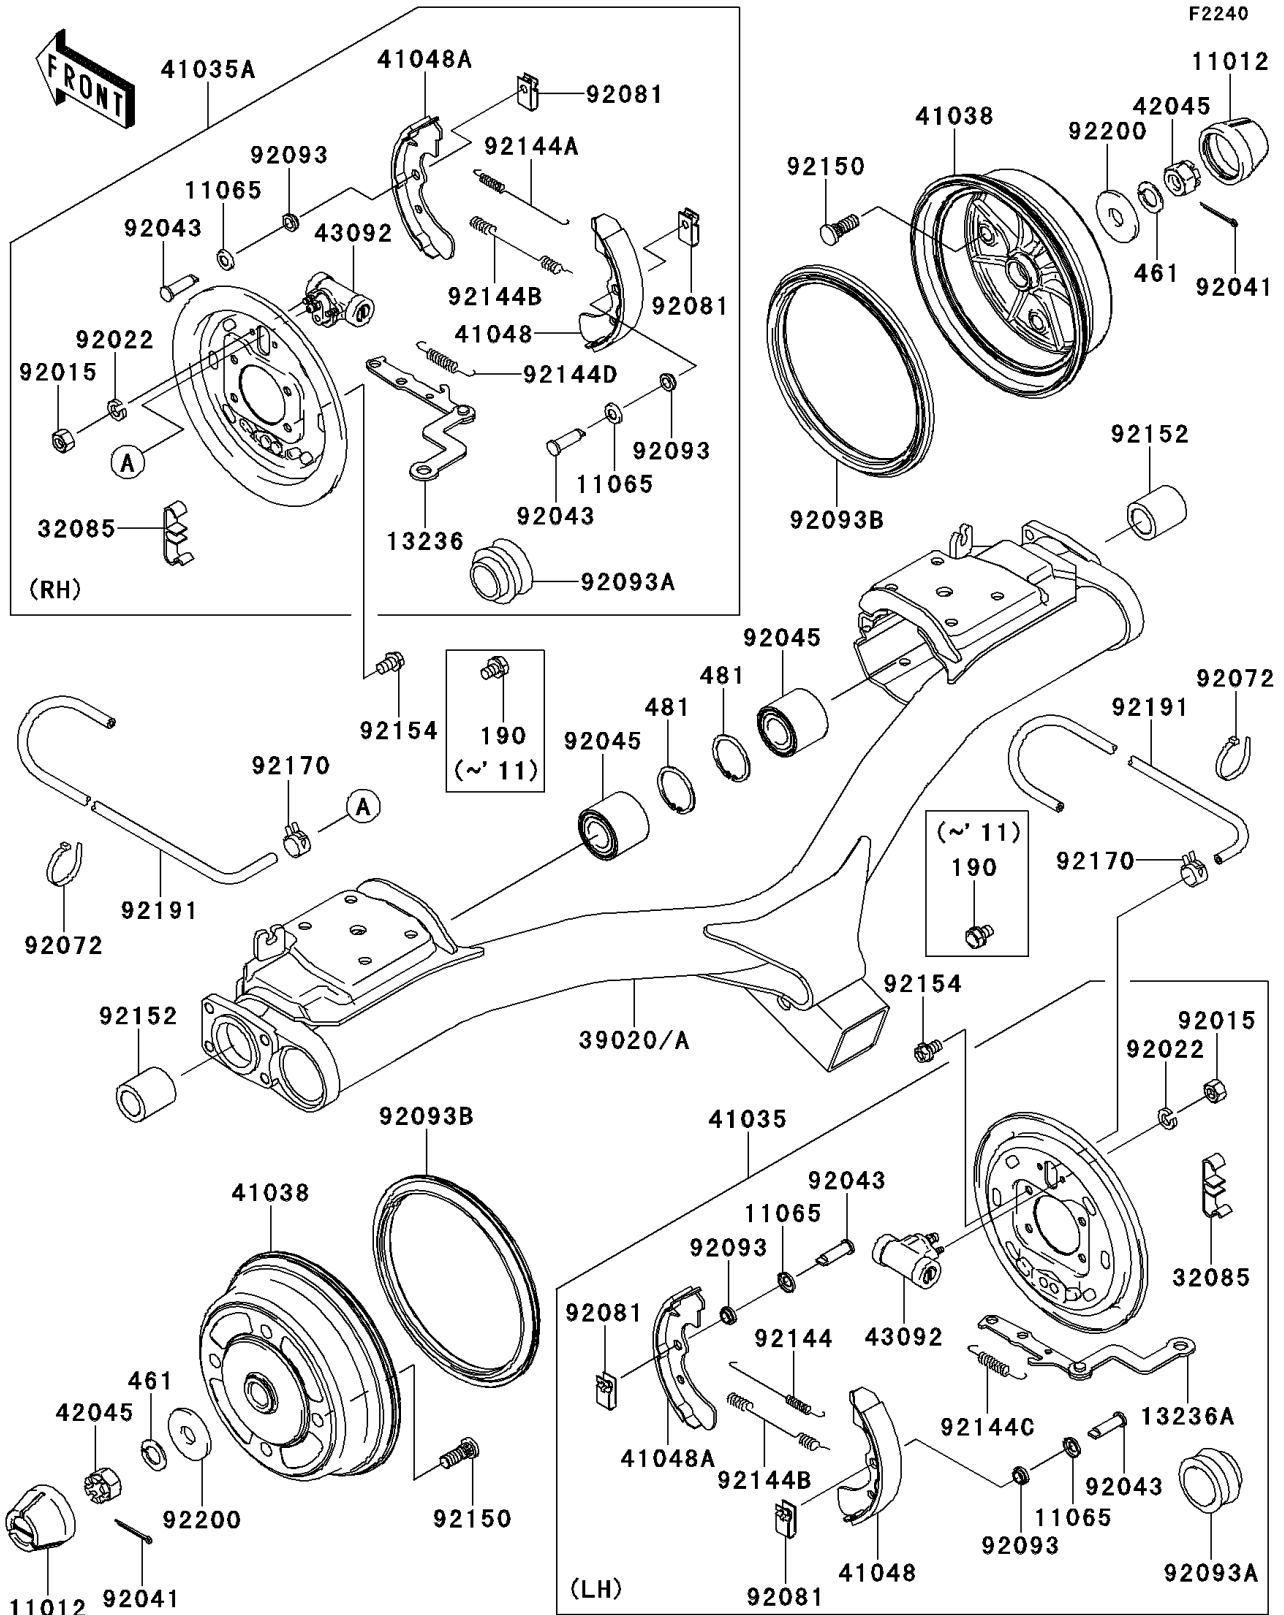

2009 Mule 4000 PARTS DIAGRAM

Rear Hubs/Brakes

2009 Mule 4000 PARTS LIST

Rear Hubs/Brakes

ITEM NAME	PART NUMBER	QUANTITY
CAP,WHEEL (Ref # 11012)	11012-1969	2
CAP (Ref # 11065)	11065-1175	4
LEVER-COMP,RR BRAKE PANEL,RH (Ref # 13236)	13236-1355	1
LEVER-COMP,RR BRAKE PANEL,LH (Ref # 13236A)	13236-1356	1
STOPPER,REAR BRAKE LEVER (Ref # 32085)	32085-1298	2
BRACKET-COMP-REAR SUSP (Ref # 39020A)	39020-1056	1
PANEL-ASSY-BRAKE,RR,LH (Ref # 41035)	41035-7506	1
PANEL-ASSY-BRAKE,RR,RH (Ref # 41035A)	41035-7508	1
DRUM,REAR BRAKE (Ref # 41038)	41038-0035	2
SHOE-BRAKE (Ref # 41048)	41048-7502	2
SHOE-BRAKE (Ref # 41048A)	41048-7503	2
NUT,CASTLE,18MM (Ref # 42045)	42045-018	2
CYLINDER,REAR WHEEL (Ref # 43092)	43092-1053	2
NUT,6MM (Ref # 92015)	92015-1729	4
WASHER,SPRING,6MM (Ref # 92022)	92022-1951	4
COTTER,4.0X35 (Ref # 92041)	92041-1053	2
PIN (Ref # 92043)	92043-1636	4
BEARING-BALL,25BWD02CA68 (Ref # 92045)	92045-0107	2
BAND,L=123 (Ref # 92072)	92072-030	6
SPRING,SHOE CLAMP (Ref # 92081)	92081-1904	4
SEAL (Ref # 92093)	92093-1532	4
SEAL (Ref # 92093A)	92093-1533	2
SEAL,BS184.8X13.5ZS (Ref # 92093B)	92093-1543	2
SPRING,BRAKE (Ref # 92144)	92144-1299	1
SPRING,BRAKE (Ref # 92144A)	92144-1300	1
SPRING,BRAKE (Ref # 92144B)	92144-1301	2
SPRING,ROD,LH (Ref # 92144C)	92144-1302	1
SPRING,ROD,RH (Ref # 92144D)	92144-1303	1
BOLT (Ref # 92150)	92150-1366	8

2009 Mule 4000 PARTS LIST

Rear Hubs/Brakes

ITEM NAME	PART NUMBER	QUANTITY
COLLAR,25.1X38X40.8 (Ref # 92152)	92152-1276	2
CLAMP (Ref # 92170)	92170-2042	2
TUBE,4.7X9.5X1100 (Ref # 92191)	92191-1525	2
WASHER,18.5X52X4.5 (Ref # 92200)	92200-1474	2
BOLT-UPSET-WS,10X16 (Ref # 190)	190BA1016	8
WASHER-SPRING,18MM (Ref # 461)	461DA1800	2
CIRCLIP (Ref # 481)	481J5200	2