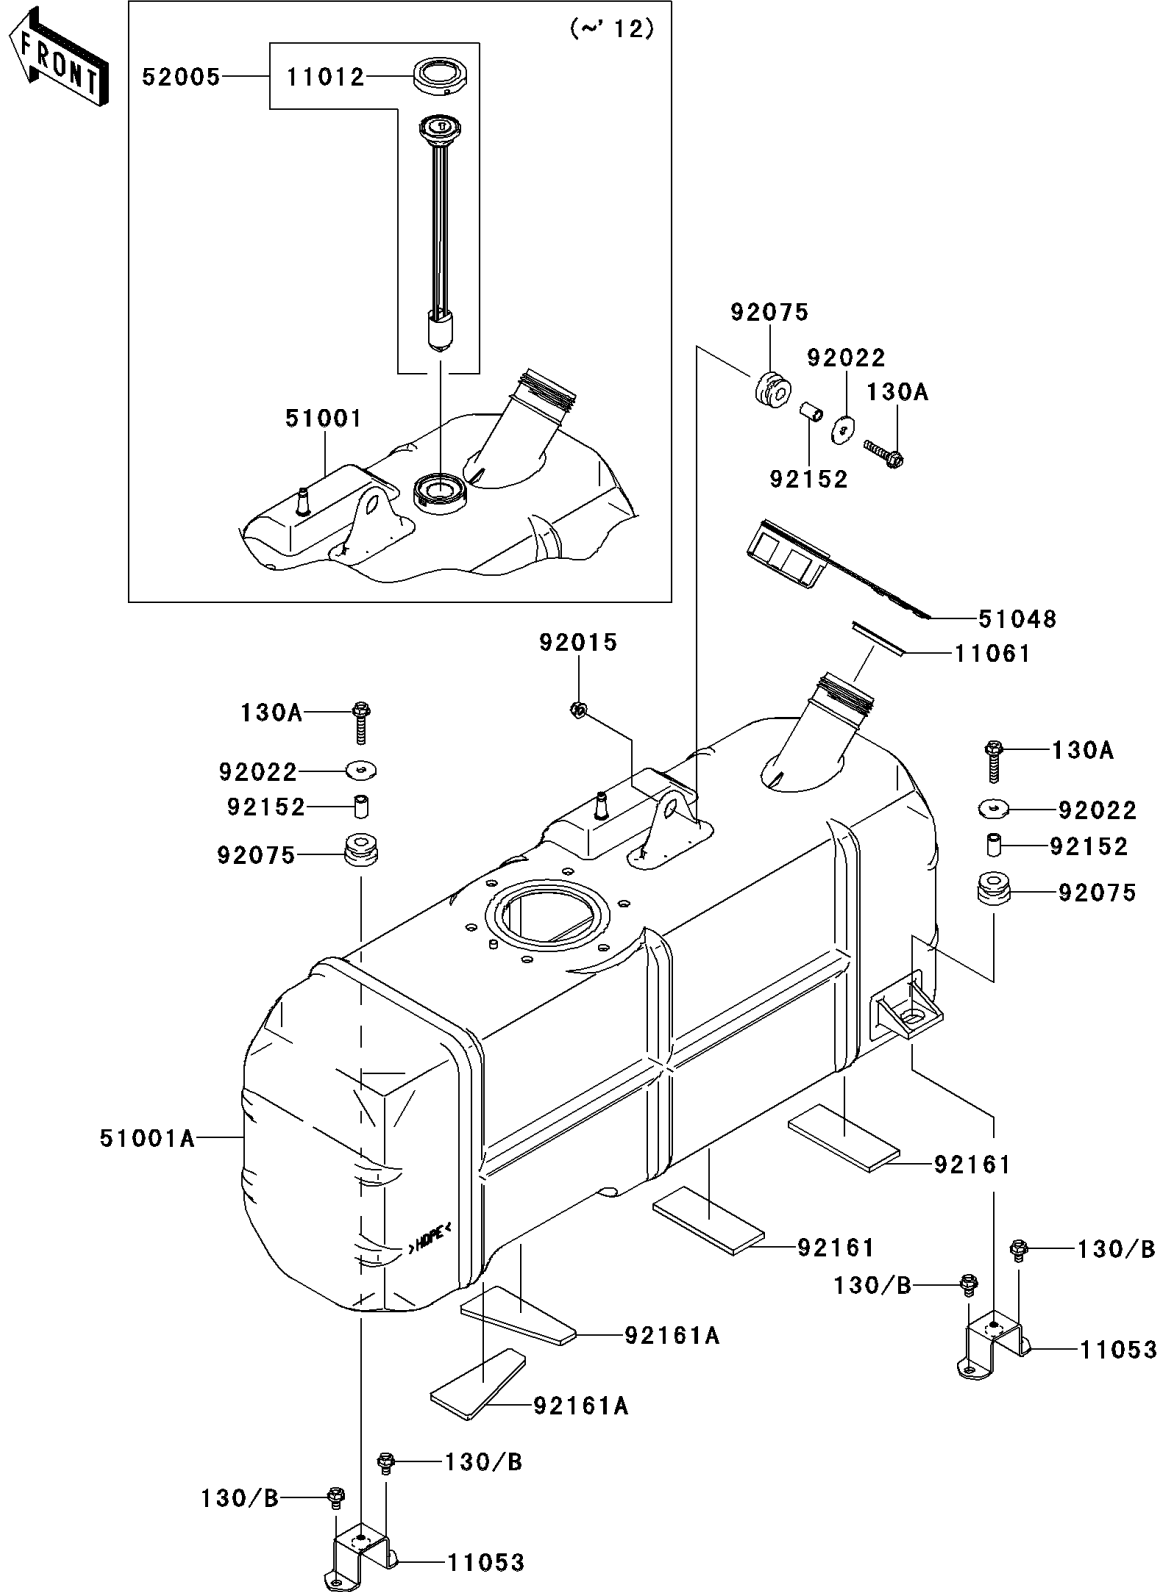

# 2013 MULE™ 4000 PARTS DIAGRAM

Fuel Tank(PBF-PDF)

F2410A

## 2013 MULE™ 4000 PARTS LIST

Fuel Tank(PBF-PDF)

| ITEM NAME                            | PART NUMBER | QUANTITY |
|--------------------------------------|-------------|----------|
| CAP,FUEL GAUGE (Ref # 11012)         | 11012-1627  | 1        |
| BRACKET (Ref # 11053)                | 11053-7512  | 2        |
| GASKET,FUEL TANK CAP (Ref # 11061)   | 11061-0395  | 1        |
| TANK-COMP-FUEL (Ref # 51001)         | 51001-0293  | 1        |
| TANK-COMP-FUEL (Ref # 51001A)        | 51001-0763  | 1        |
| CAP-ASSY-TANK,FUEL (Ref # 51048)     | 51048-0026  | 1        |
| GAUGE,FUEL (Ref # 52005)             | 52005-7501  | 1        |
| NUT,LOCK,FLANGED,6MM (Ref # 92015)   | 92015-1675  | 1        |
| WASHER,6.5X24X2 (Ref # 92022)        | 92022-1690  | 3        |
| DAMPER (Ref # 92075)                 | 92075-1787  | 3        |
| COLLAR,7.02X10.32X15.3 (Ref # 92152) | 92152-7511  | 3        |
| DAMPER,92X35X4.76 (Ref # 92161)      | 92161-0813  | 2        |
| DAMPER,92X19X4.76 (Ref # 92161A)     | 92161-0814  | 2        |
| BOLT-FLANGED,6X10 (Ref # 130)        | 130BA0610   | 4        |
| BOLT-FLANGED,6X30 (Ref # 130A)       | 130BA0630   | 3        |
| BOLT-FLANGED,6X10 (Ref # 130B)       | 130BB0610   | 4        |