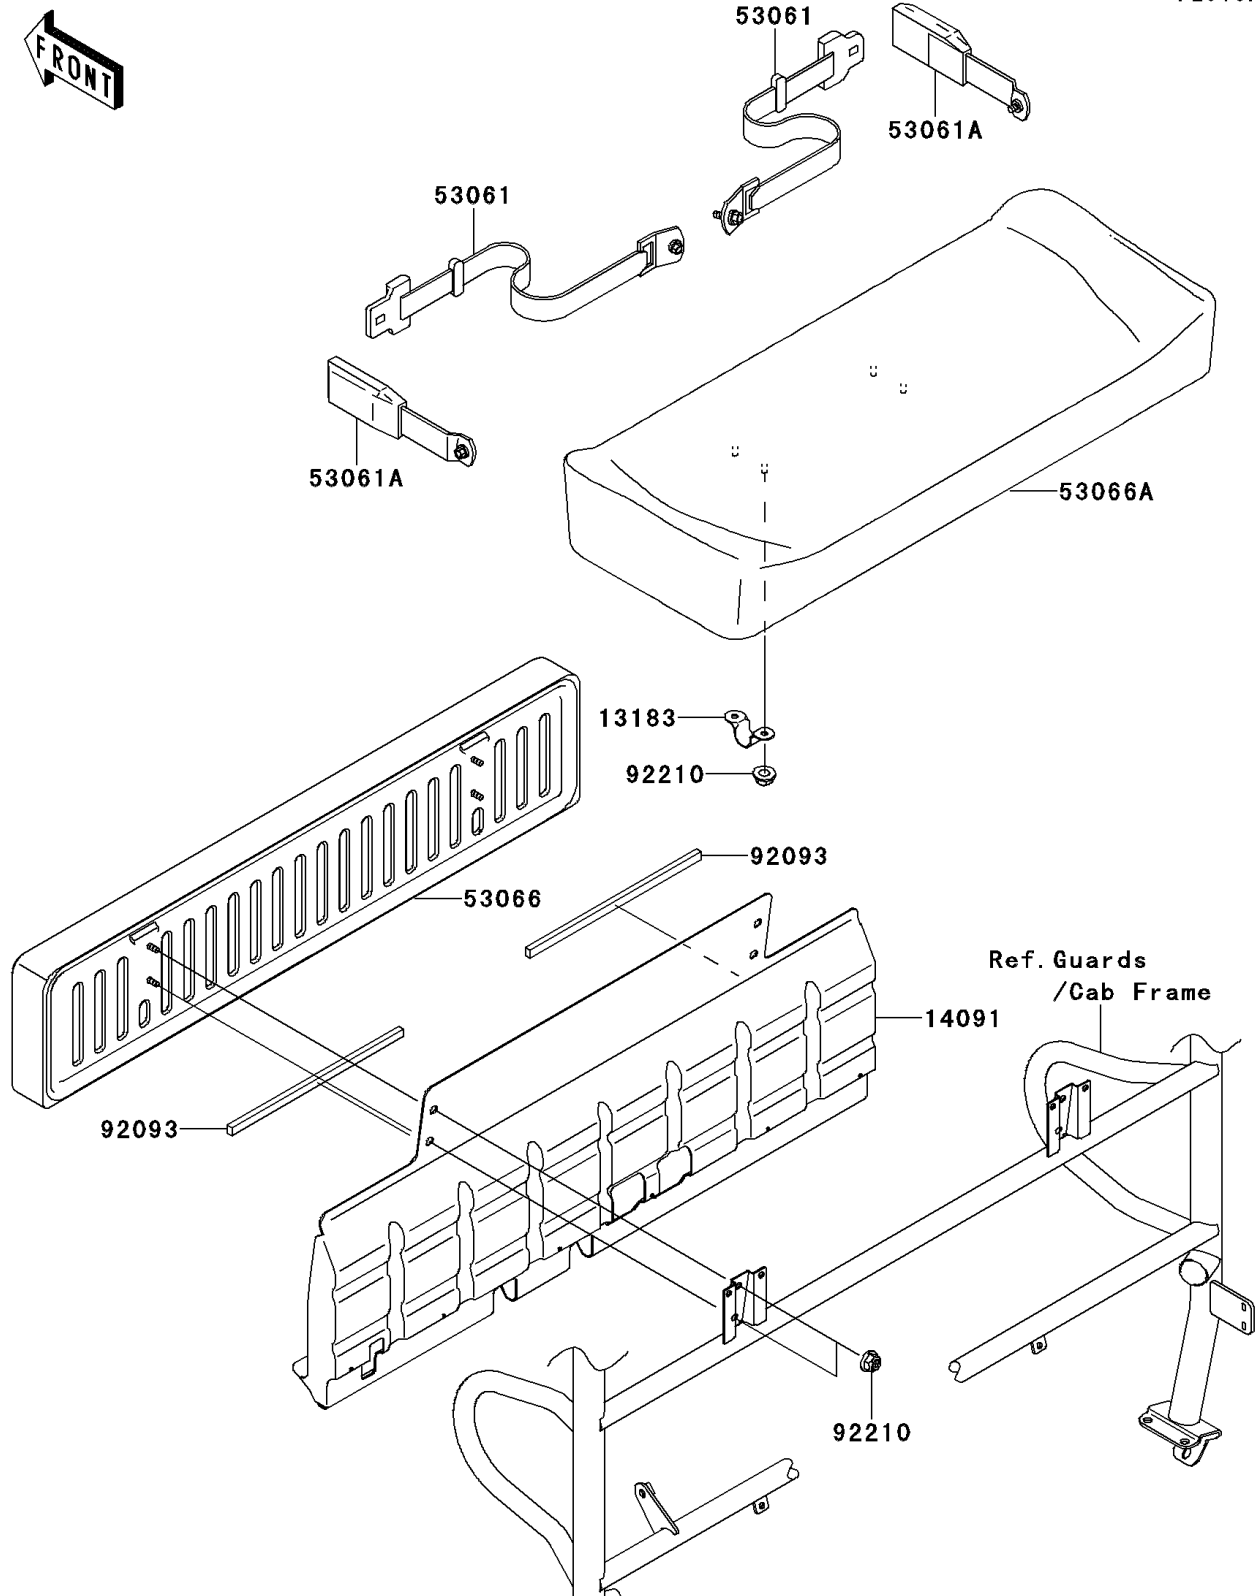

# 2013 MULE™ 4000 PARTS DIAGRAM

Seat(PBF-PDF)

F2510A

## 2013 MULE™ 4000 PARTS LIST

Seat(PBF-PDF)

ITEM NAME	PART NUMBER	QUANTITY
PLATE,SEAT (Ref # 13183)	13183-1400	2
COVER,SEAT BACK (Ref # 14091)	14091-0529	1
BELT-SEAT,CATCH PLATE (Ref # 53061)	53061-1013	2
BELT-SEAT,BUCKLE (Ref # 53061A)	53061-1014	2
SEAT-ASSY,BACK,BLACK (Ref # 53066)	53066-0241-MA	1
SEAT-ASSY,FR,LWR,BLACK (Ref # 53066A)	53066-0274-MA	1
SEAL,L=408 (Ref # 92093)	92093-0024	2
NUT,FLANGED,LOCK,8MM (Ref # 92210)	92210-0005	8