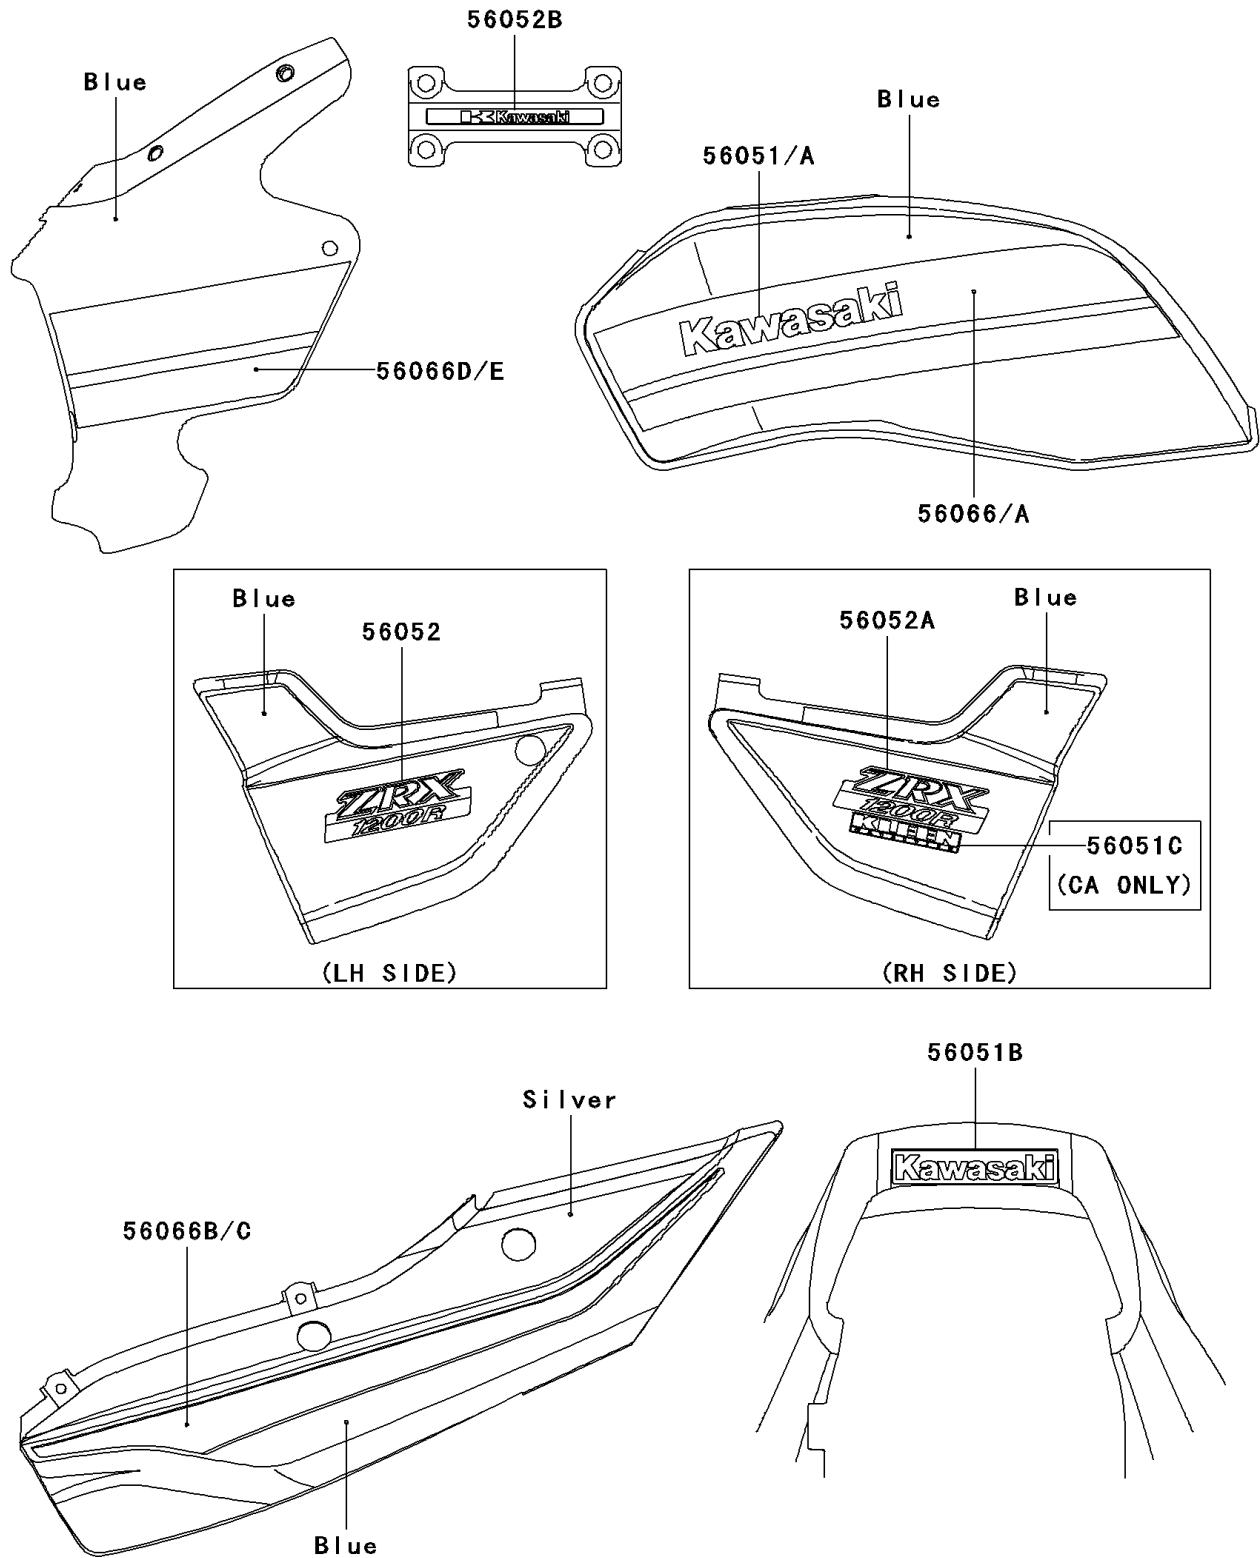

2003 ZRX1200R PARTS DIAGRAM

Decals(Blue)(ZR1200-A3)

F2861E

2003 ZRX1200R PARTS LIST

Decals(Blue)(ZR1200-A3)

ITEM NAME	PART NUMBER	QUANTITY
MARK,FUEL TANK,LH,KAWASAKI (Ref # 56051)	56051-1614	1
MARK,FUEL TANK,RH,KAWASAKI (Ref # 56051A)	56051-1615	1
MARK,SEAT COVER,KAWASAKI (Ref # 56051B)	56051-1621	1
MARK,KLEEN (Ref # 56051C)	56051-1801	1
MARK,SIDE COVER,LH,ZRX 1200R (Ref # 56052)	56052-1444	1
MARK,SIDE COVER,RH,ZRX 1200R (Ref # 56052A)	56052-1445	1
MARK,HANDLE HOLDER,K.KAWASAKI (Ref # 56052B)	56052-1463	1
PATTERN,FUEL TANK,LH (Ref # 56066)	56066-1401	1
PATTERN,FUEL TANK,RH (Ref # 56066A)	56066-1402	1
PATTERN,SEAT COVER,CNT,LH (Ref # 56066B)	56066-1403	1
PATTERN,SEAT COVER,CNT,RH (Ref # 56066C)	56066-1404	1
PATTERN,UPP COWLING,LH (Ref # 56066D)	56066-1405	1
PATTERN,UPP COWLING,RH (Ref # 56066E)	56066-1406	1