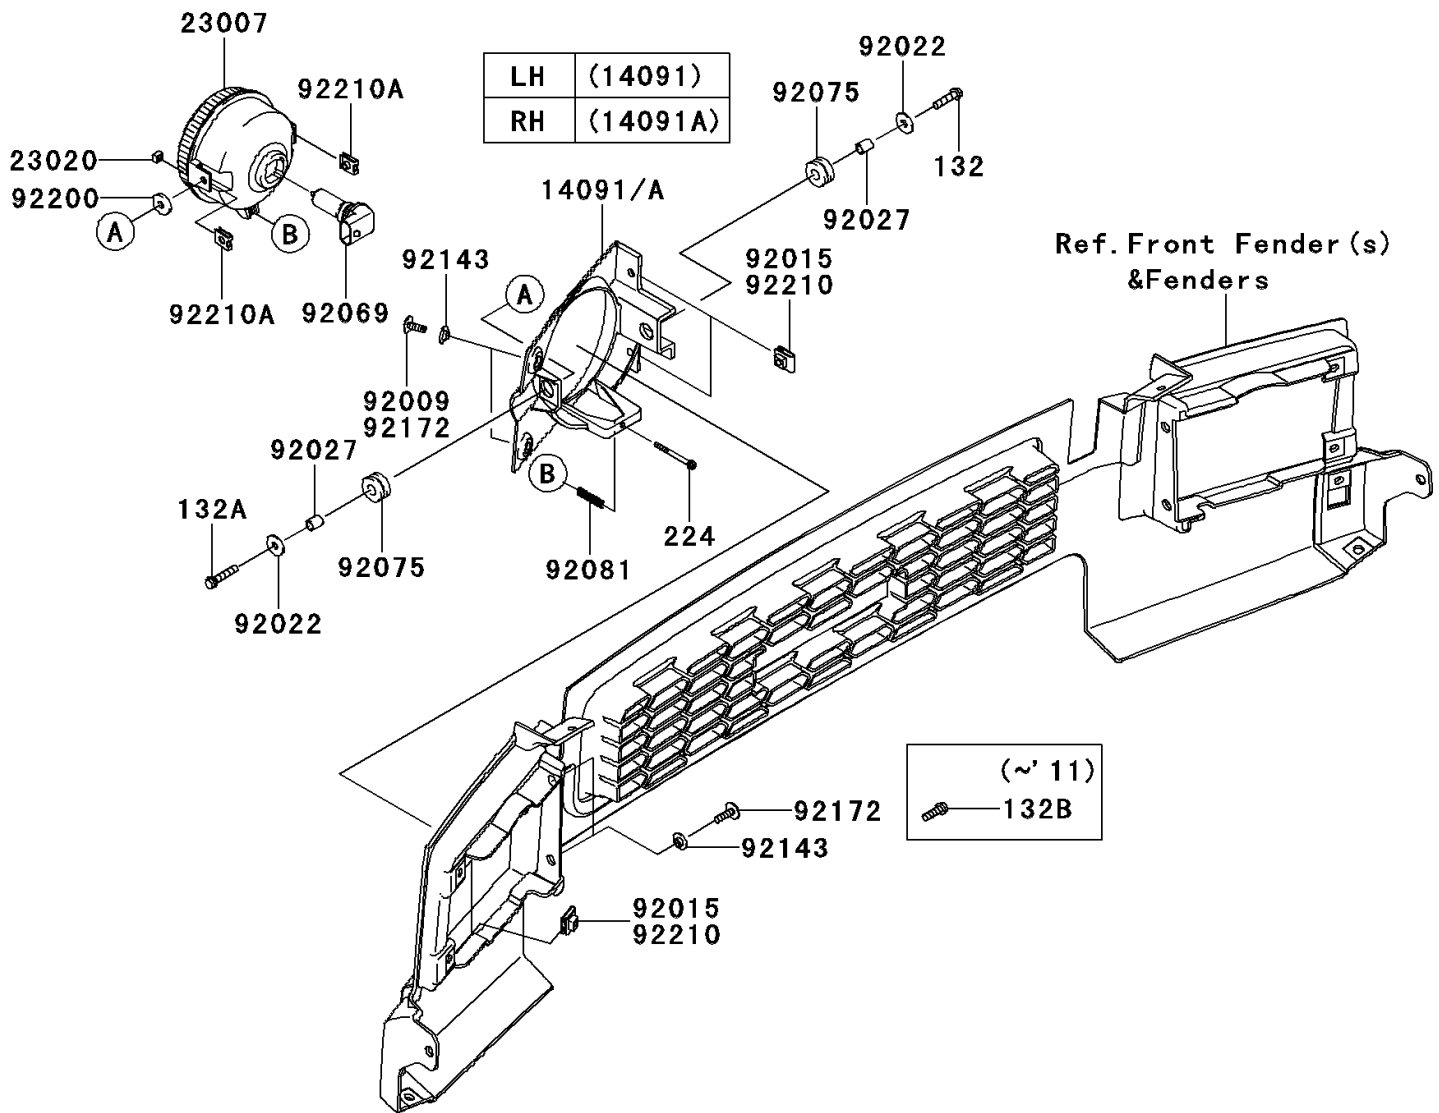

2013 MULE™ 4000 PARTS DIAGRAM

Headlight(s)

F2710

2013 MULE™ 4000 PARTS LIST

Headlight(s)

ITEM NAME	PART NUMBER	QUANTITY
COVER,HEAD LAMP,LH (Ref # 14091)	14091-0827	1
COVER,HEAD LAMP,RH (Ref # 14091A)	14091-0828	1
LENS-COMP,HEAD LAMP (Ref # 23007)	23007-0096	2
NUT,4MM,FOCUS ADJUST (Ref # 23020)	23020-018	2
SCREW,6X16 (Ref # 92009)	92009-1621	4
NUT,CLAMP,6MM (Ref # 92015)	92015-1678	8
WASHER,6.5X20X1.6 (Ref # 92022)	92022-125	4
COLLAR,6.8X10X12 (Ref # 92027)	92027-162	4
BULB,12V 35/35W (Ref # 92069)	92069-0019	2
DAMPER (Ref # 92075)	92075-1690	4
SPRING,FOCUS ADJUST (Ref # 92081)	92081-1896	2
COLLAR (Ref # 92143)	92143-1087	8
SCREW,TAPPING,6X20 (Ref # 92172)	92172-0488	8
WASHER,6.5X20X3.2 (Ref # 92200)	92200-0359	2
NUT,LEAF SPRING,6MM (Ref # 92210)	92210-0624	8
NUT (Ref # 92210A)	92210-1125	4
BOLT-FLANGED-SMALL,6X25 (Ref # 132)	132BA0625	2
BOLT-FLANGED-SMALL,6X30 (Ref # 132A)	132BA0630	2
BOLT-FLANGED-SMALL,6X20 (Ref # 132B)	132BB0620	4
SCREW-PAN-WP-CROS,4X45 (Ref # 224)	224AA0445	2