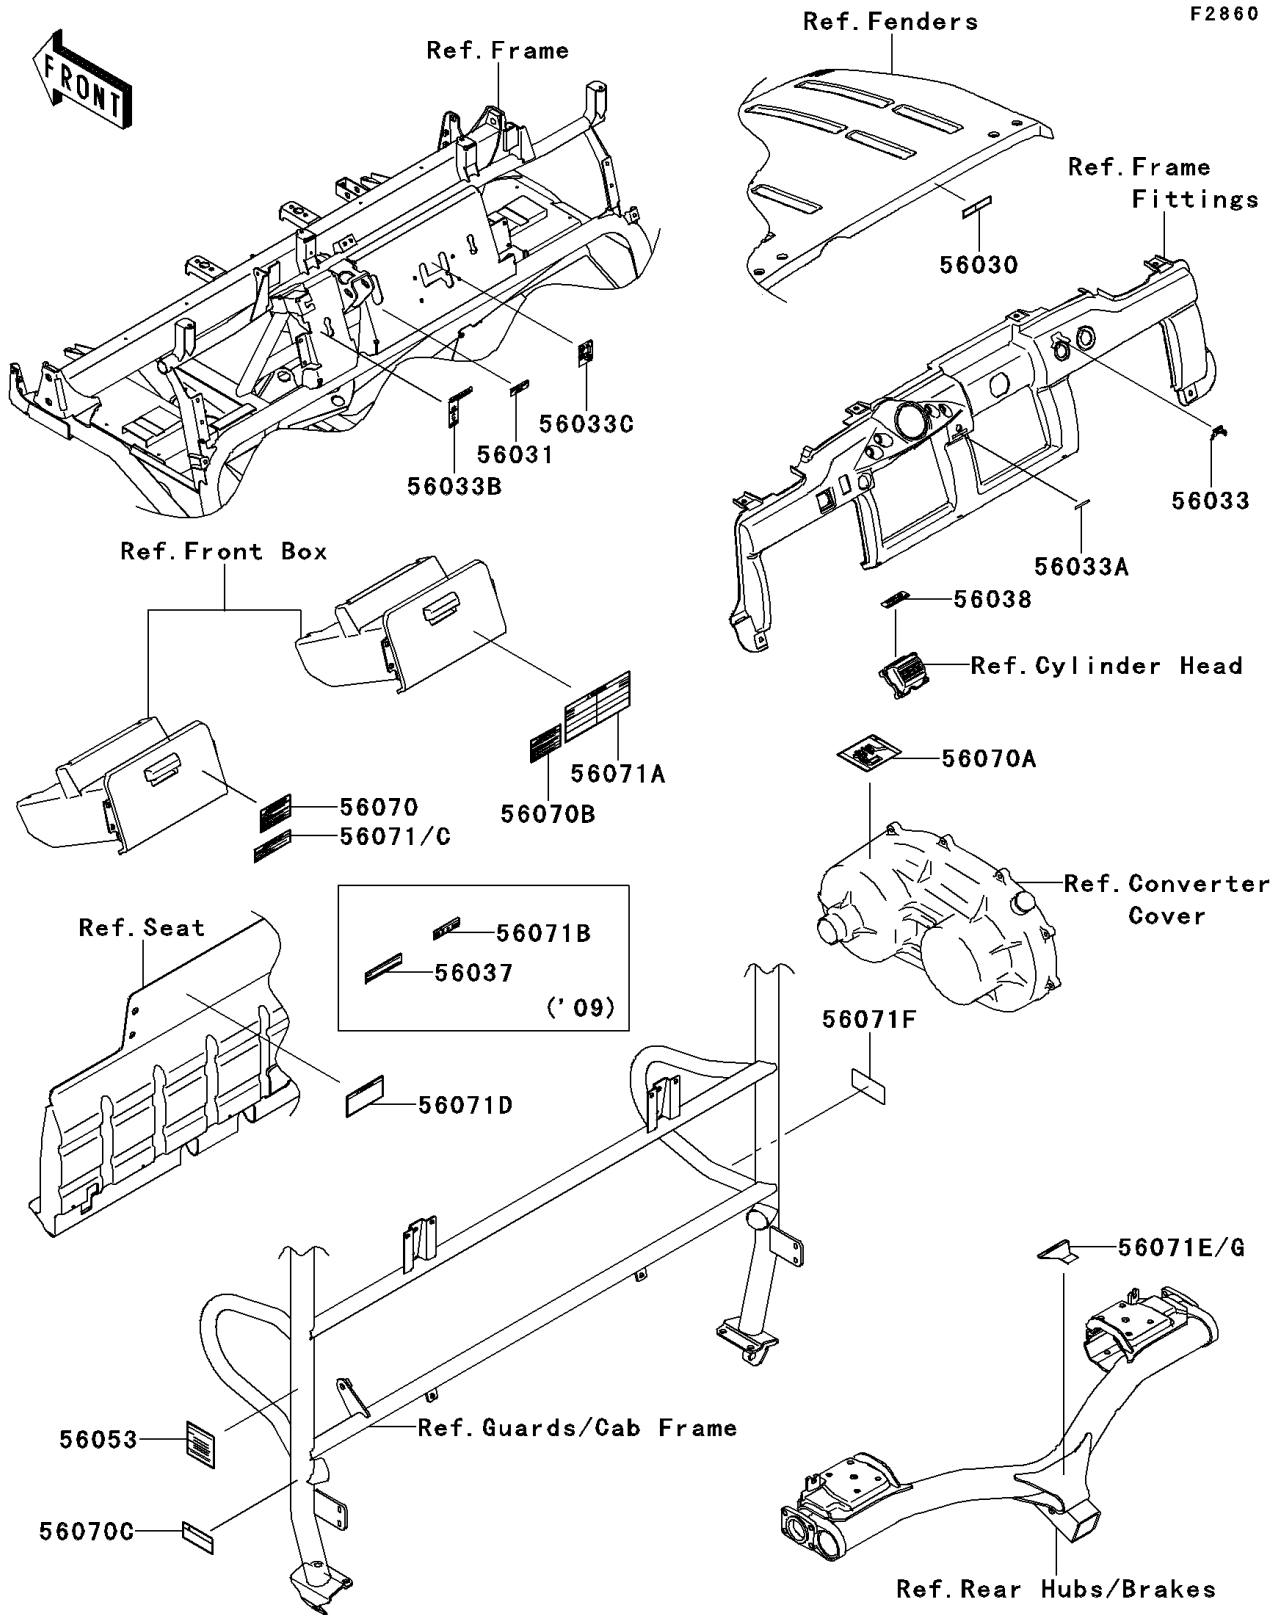

# 2009 Mule 4000 PARTS DIAGRAM

Labels

## 2009 Mule 4000 PARTS LIST

### Labels

ITEM NAME	PART NUMBER	QUANTITY
LABEL,OPERATING HOOD (Ref # 56030)	56030-0267	1
LABEL-MANUAL,BRAKE FLUID LEVEL (Ref # 56031)	56031-1818	1
LABEL-MANUAL,IGNITION (Ref # 56033)	56033-0212	1
LABEL-MANUAL,POWER STEERING (Ref # 56033A)	56033-0213	1
LABEL-MANUAL,DIFF MODE (Ref # 56033B)	56033-1183	1
LABEL-MANUAL,SHIFT (Ref # 56033C)	56033-1205	1
LABEL-SPECIFICATION,CARGO BED (Ref # 56037)	56037-1576	1
LABEL-BRAND (Ref # 56038)	56038-2782	1
LABEL-SPECIFICATION,TIRE (Ref # 56053)	56053-7534	1
LABEL-WARNING,OFF-HIGHWAY (Ref # 56070)	56070-0050	1
LABEL-WARNING,HOT SURFACES (Ref # 56070A)	56070-0051	1
LABEL-WARNING,BONNET OPERATION (Ref # 56070B)	56070-0053	1
LABEL-WARNING,BED RAISED (Ref # 56070C)	56070-7515	1
LABEL-WARNING,SHIFT CAUTION (Ref # 56071)	56071-0088	1
LABEL-WARNING,GENERAL (Ref # 56071A)	56071-0101	1
LABEL-WARNING,CARGO BED (Ref # 56071B)	56071-0107	1
LABEL-WARNING,GASOLINE (Ref # 56071F)	56071-7501	1
LABEL-WARNING,TRAILER HITCH (Ref # 56071G)	56071-7511	1