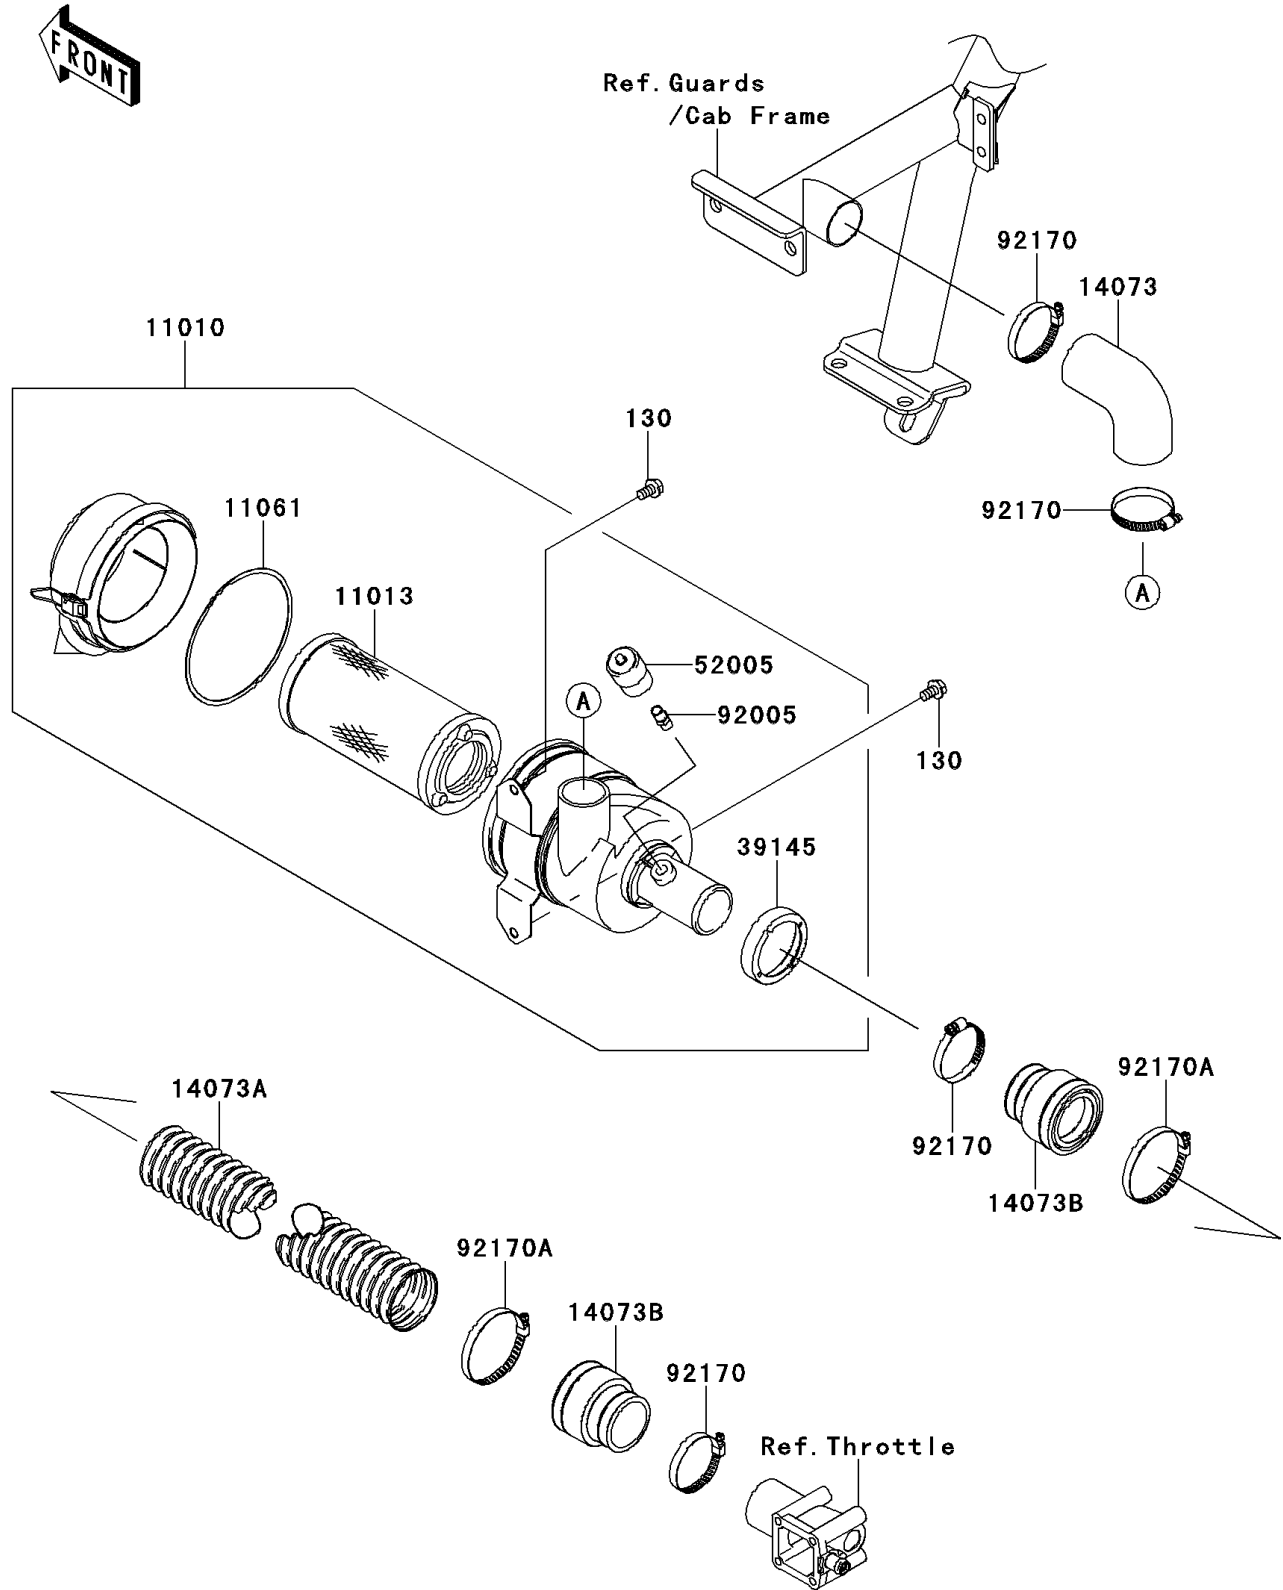

# 2009 Mule 4010 Trans4x4 Hardwoods Green HD PARTS DIAGRAM

Air Cleaner(S9F/SAF)

E1130

## 2009 Mule 4010 Trans4x4 Hardwoods Green HD PARTS LIST

Air Cleaner(S9F/SAF)

| ITEM NAME                        | PART NUMBER | QUANTITY |
|----------------------------------|-------------|----------|
| FILTER-ASSY-AIR (Ref # 11010)    | 11010-0177  | 1        |
| ELEMENT-AIR FILTER (Ref # 11013) | 11013-1290  | 1        |
| GASKET,AIR FILTER (Ref # 11061)  | 11061-1078  | 1        |
| DUCT,RR BAR-A/C (Ref # 14073)    | 14073-0235  | 1        |
| DUCT (Ref # 14073A)              | 14073-7504  | 1        |
| DUCT,ADAPTER (Ref # 14073B)      | 14073-7505  | 2        |
| TRIM-SEAL (Ref # 39145)          | 39145-1133  | 1        |
| GAUGE,AIR (Ref # 52005)          | 52005-7502  | 1        |
| FITTING,AIR FILTER (Ref # 92005) | 92005-1386  | 1        |
| CLAMP (Ref # 92170)              | 92170-1674  | 4        |
| CLAMP (Ref # 92170A)             | 92170-1764  | 2        |
| BOLT-FLANGED,8X14 (Ref # 130)    | 130BB0814   | 2        |