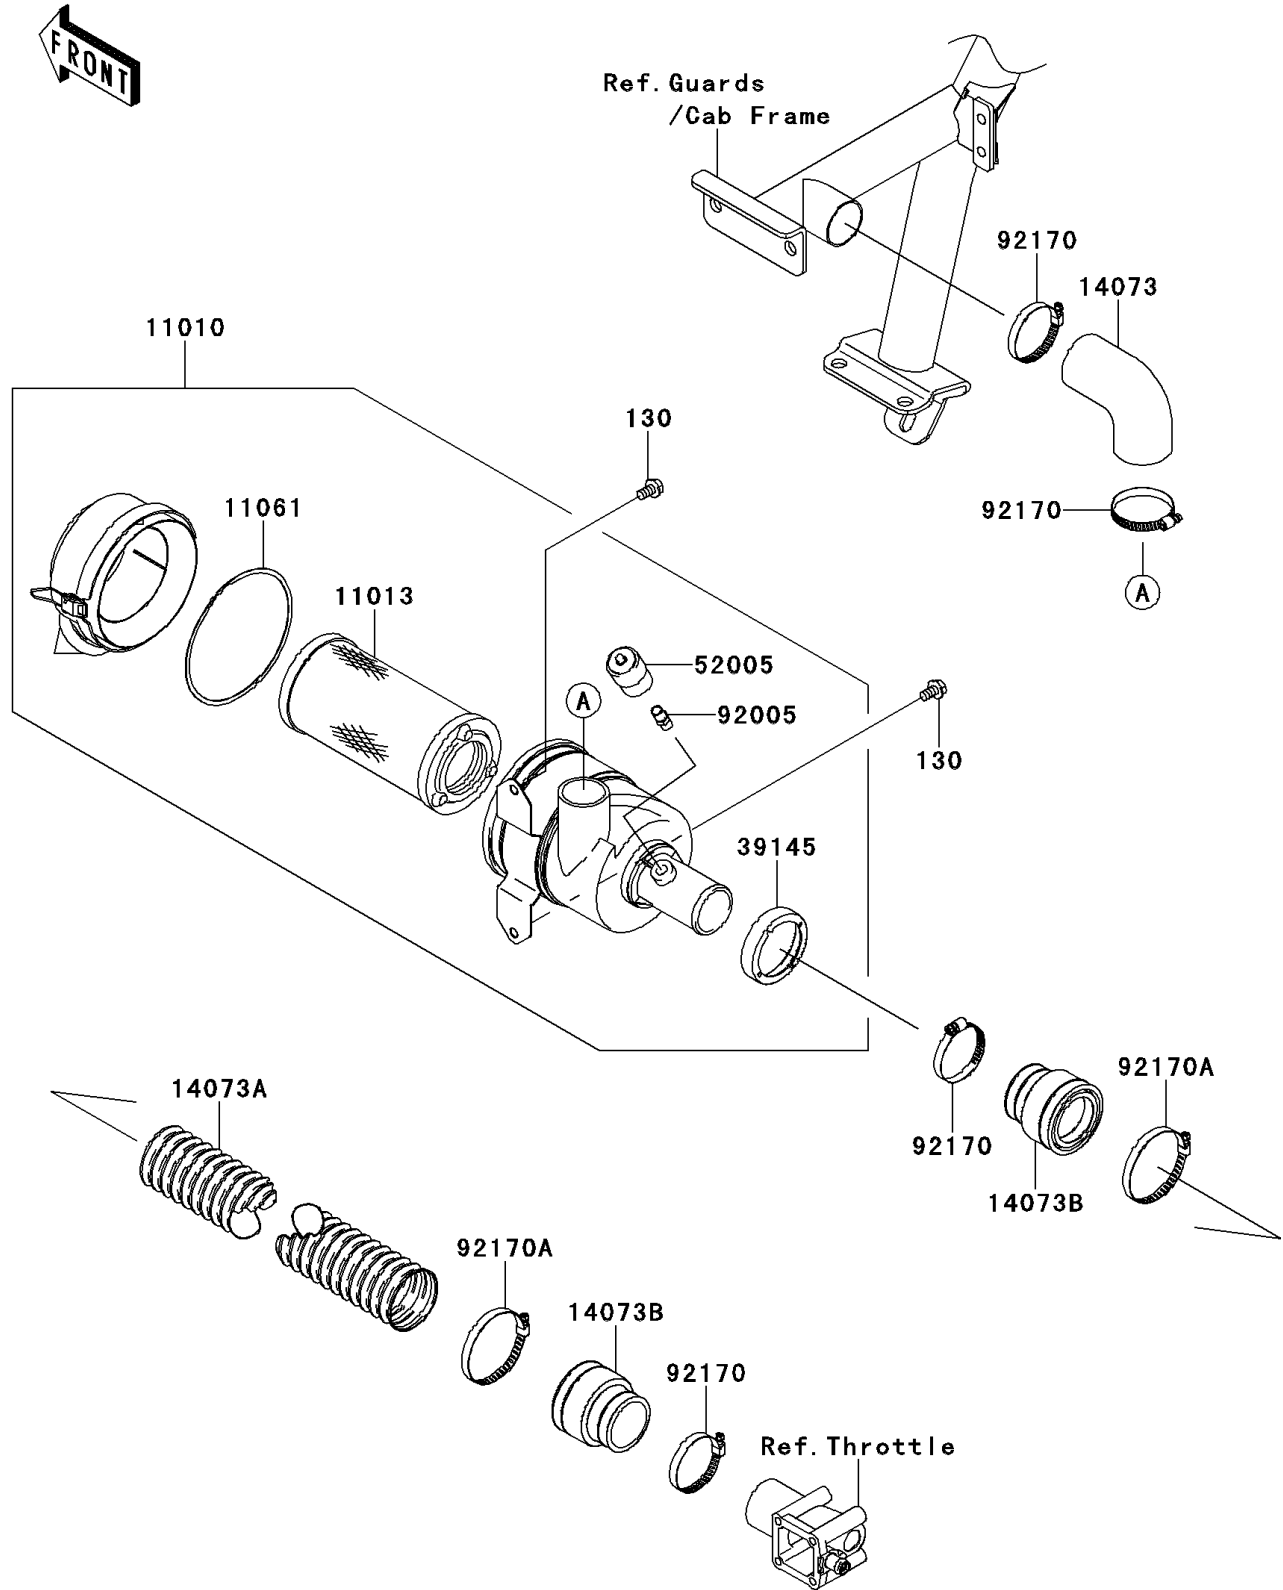

# 2011 Mule 4010 Trans4x4 Realtree APG HD PARTS DIAGRAM

Air Cleaner(S9F/SAF)

E1130

## 2011 Mule 4010 Trans4x4 Realtree APG HD PARTS LIST

Air Cleaner(S9F/SAF)

ITEM NAME	PART NUMBER	QUANTITY
FILTER-ASSY-AIR (Ref # 11010)	11010-0177	1
ELEMENT-AIR FILTER (Ref # 11013)	11013-1290	1
GASKET,AIR FILTER (Ref # 11061)	11061-1078	1
DUCT,RR BAR-A/C (Ref # 14073)	14073-0235	1
DUCT (Ref # 14073A)	14073-7504	1
DUCT,ADAPTER (Ref # 14073B)	14073-7505	2
TRIM-SEAL (Ref # 39145)	39145-1133	1
GAUGE,AIR (Ref # 52005)	52005-7502	1
FITTING,AIR FILTER (Ref # 92005)	92005-1386	1
CLAMP (Ref # 92170)	92170-1674	4
CLAMP (Ref # 92170A)	92170-1764	2
BOLT-FLANGED,8X14 (Ref # 130)	130BB0814	2