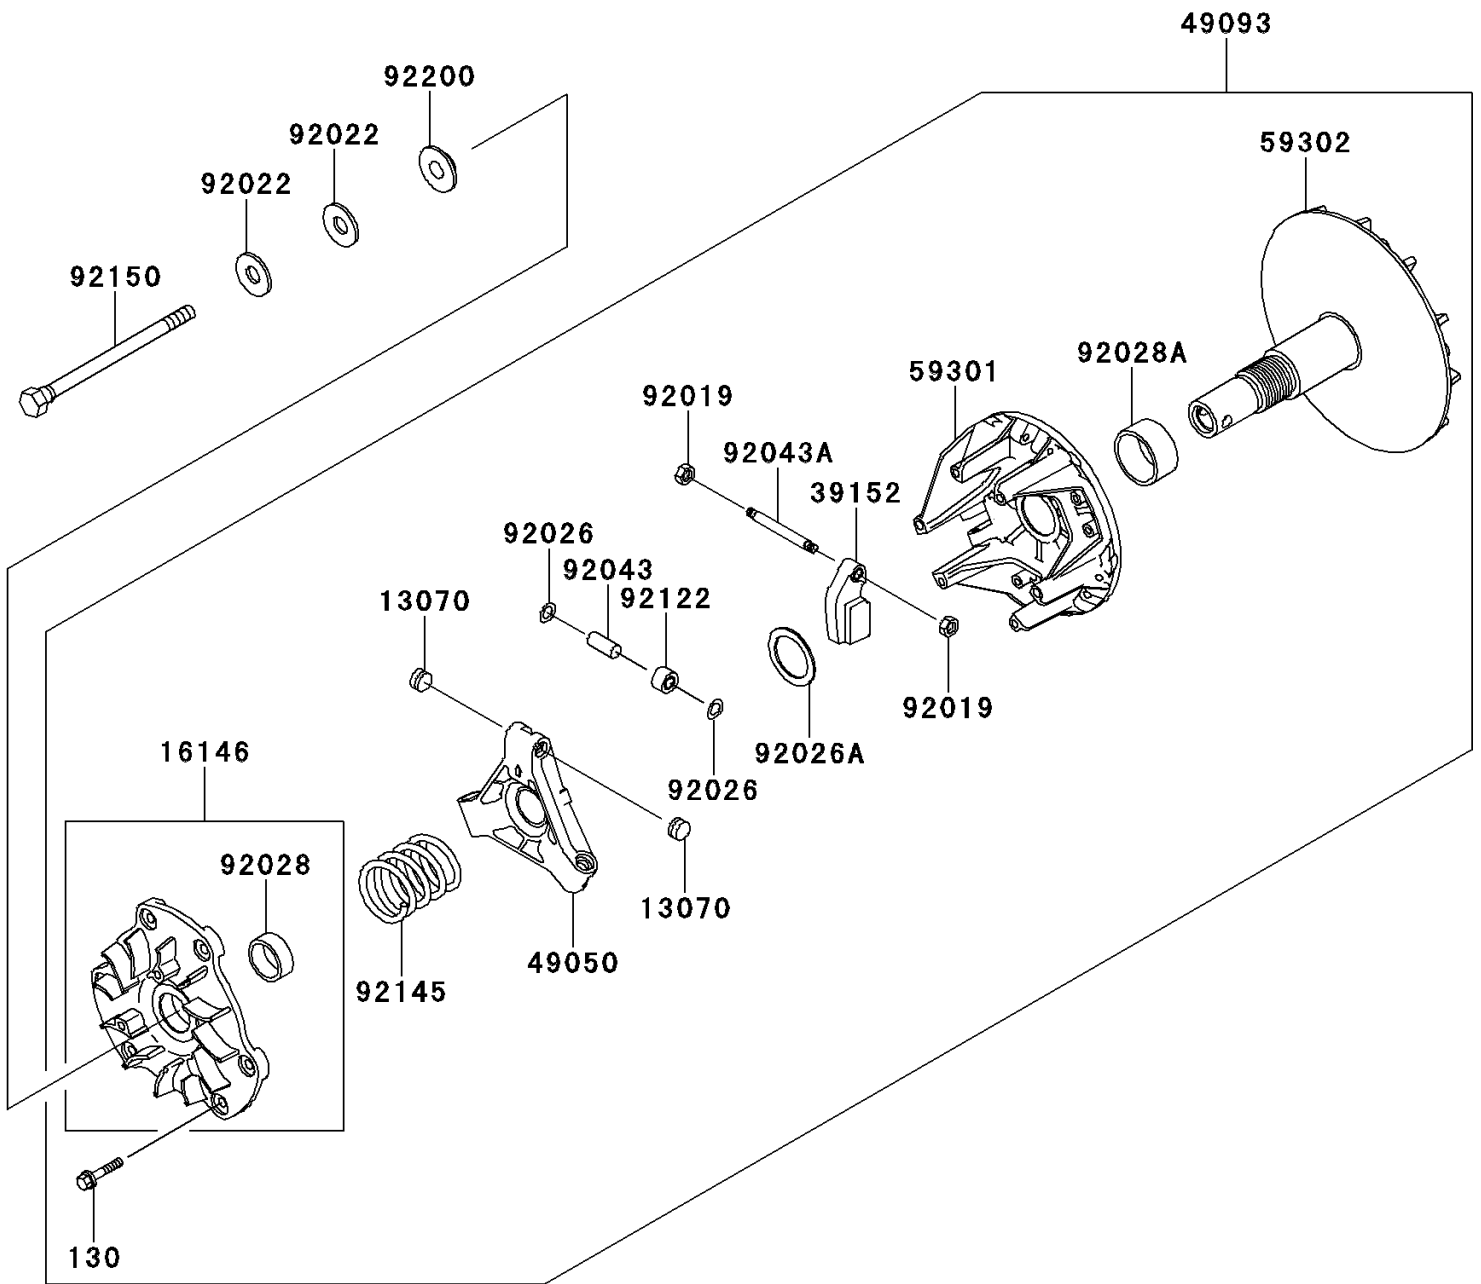

2013 MULE™ 4010 TRANS4x4 Realtree APG HD PARTS DIAGRAM

Drive Converter

E1391

2013 MULE™ 4010 TRANS4x4 Realtree APG HD PARTS LIST

Drive Converter

ITEM NAME	PART NUMBER	QUANTITY
GUIDE (Ref # 13070)	13070-1330	6
COVER-ASSY (Ref # 16146)	16146-1219	1
WEIGHT-RAMP (Ref # 39152)	39152-1078	3
SPIDER (Ref # 49050)	49050-0013	1
CONVERTER-ASSY-DRIVE (Ref # 49093)	49093-0025	1
SHEAVE-MOVABLE (Ref # 59301)	59301-0016	1
SHEAVE-COMP (Ref # 59302)	59302-1085	1
NUT,LOCK,6MM (Ref # 92019)	92019-008	6
WASHER,SPECIAL CONICAL (Ref # 92022)	92022-1901	2
SPACER (Ref # 92026)	92026-1512	6
SPACER,32.3X44.3X3.6 (Ref # 92026A)	92026-1591	1
BUSHING (Ref # 92028)	92028-1861	1
BUSHING (Ref # 92028A)	92028-1864	1
PIN (Ref # 92043)	92043-1572	3
PIN (Ref # 92043A)	92043-1573	3
ROLLER (Ref # 92122)	92122-1204	3
SPRING,YELLOW PAINT (Ref # 92145)	92145-0639	1
BOLT,12X163.5 (Ref # 92150)	92150-1008	1
WASHER (Ref # 92200)	92200-1401	1
BOLT-FLANGED,6X30 (Ref # 130)	130CA0630	6