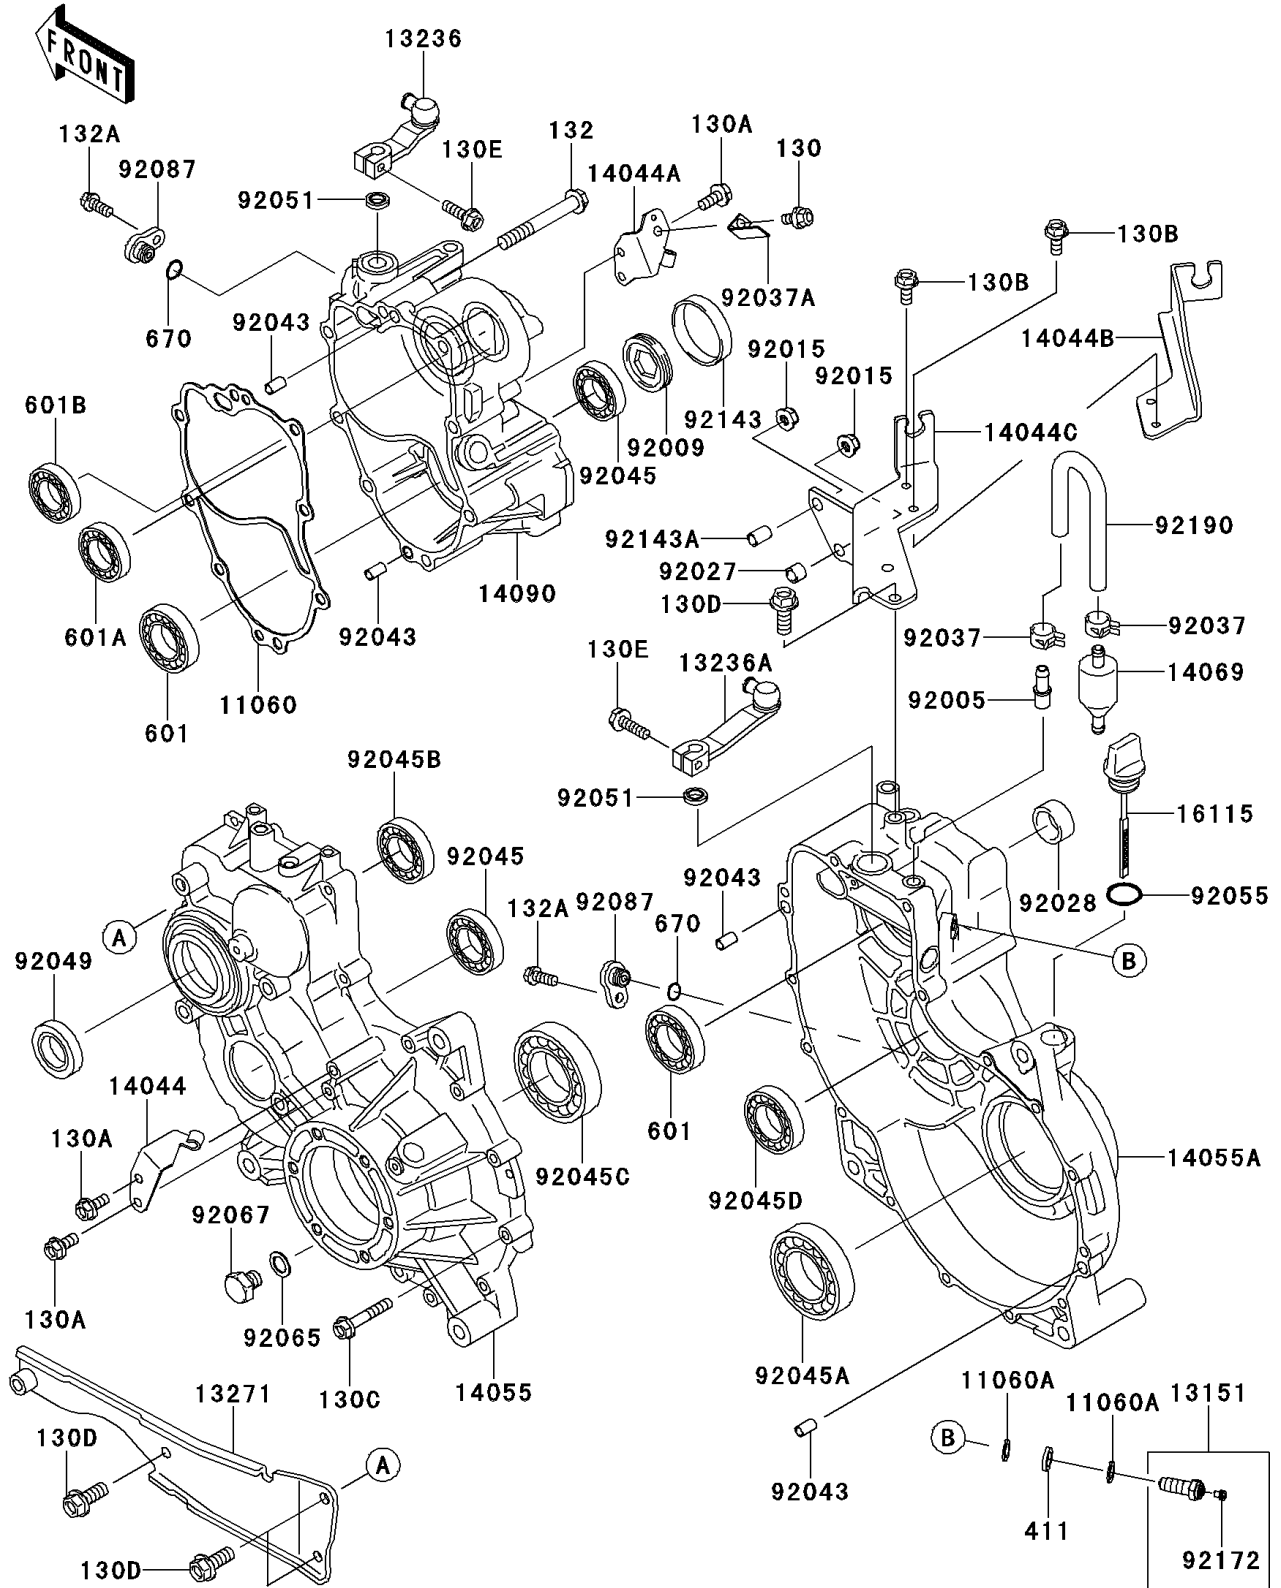

2010 Mule 4010 Trans4x4 Realtree APG HD PARTS DIAGRAM

Gear Box

E1450

2010 Mule 4010 Trans4x4 Realtree APG HD PARTS LIST

Gear Box

ITEM NAME	PART NUMBER	QUANTITY
GASKET,GEAR CASE COVER (Ref # 11060)	11060-1310	1
GASKET (Ref # 11060A)	11060-1966	2
SWITCH-COMP (Ref # 13151)	13151-1093	1
LEVER-COMP (Ref # 13236)	13236-1363	1
LEVER-COMP (Ref # 13236A)	13236-1372	1
PLATE (Ref # 13271)	13271-1604	1
HOLDER-CABLE (Ref # 14044)	14044-0003	1
HOLDER-CABLE (Ref # 14044A)	14044-0004	1
HOLDER-CABLE,HI/LOW (Ref # 14044B)	14044-1075	1
HOLDER-CABLE (Ref # 14044C)	14044-1098	1
CASE-GEAR,LH (Ref # 14055)	14055-0035	1
CASE-GEAR,RH (Ref # 14055A)	14055-1110	1
BREATHER (Ref # 14069)	14069-1051	1
COVER,GEAR CASE,HI/LOW (Ref # 14090)	14090-1238	1
CAP-OIL FILLER (Ref # 16115)	16115-1060	1
FITTING,BREATHER (Ref # 92005)	92005-1127	1
SCREW,55MM (Ref # 92009)	92009-1290	1
NUT,8MM (Ref # 92015)	92015-1432	2
COLLAR,8.8X12X9 (Ref # 92027)	92027-1568	1
BUSHING,23X30X13 (Ref # 92028)	92028-132	1
CLAMP,TUBE (Ref # 92037)	92037-1505	2
CLAMP (Ref # 92037A)	92037-1680	1
PIN,6.2X8X14 (Ref # 92043)	92043-1263	4
BEARING-BALL,TMB304CCM (Ref # 92045)	92045-1142	2
BEARING-BALL,6010CM (Ref # 92045A)	92045-1162	1
BEARING-BALL,62/28 (Ref # 92045B)	92045-1207	1
BEARING-BALL,6210CM (Ref # 92045C)	92045-1213	1
BEARING-BALL,TMB205JR2 (Ref # 92045D)	92045-1285	1
SEAL-OIL,TC28X47X7 (Ref # 92049)	92049-1297	1