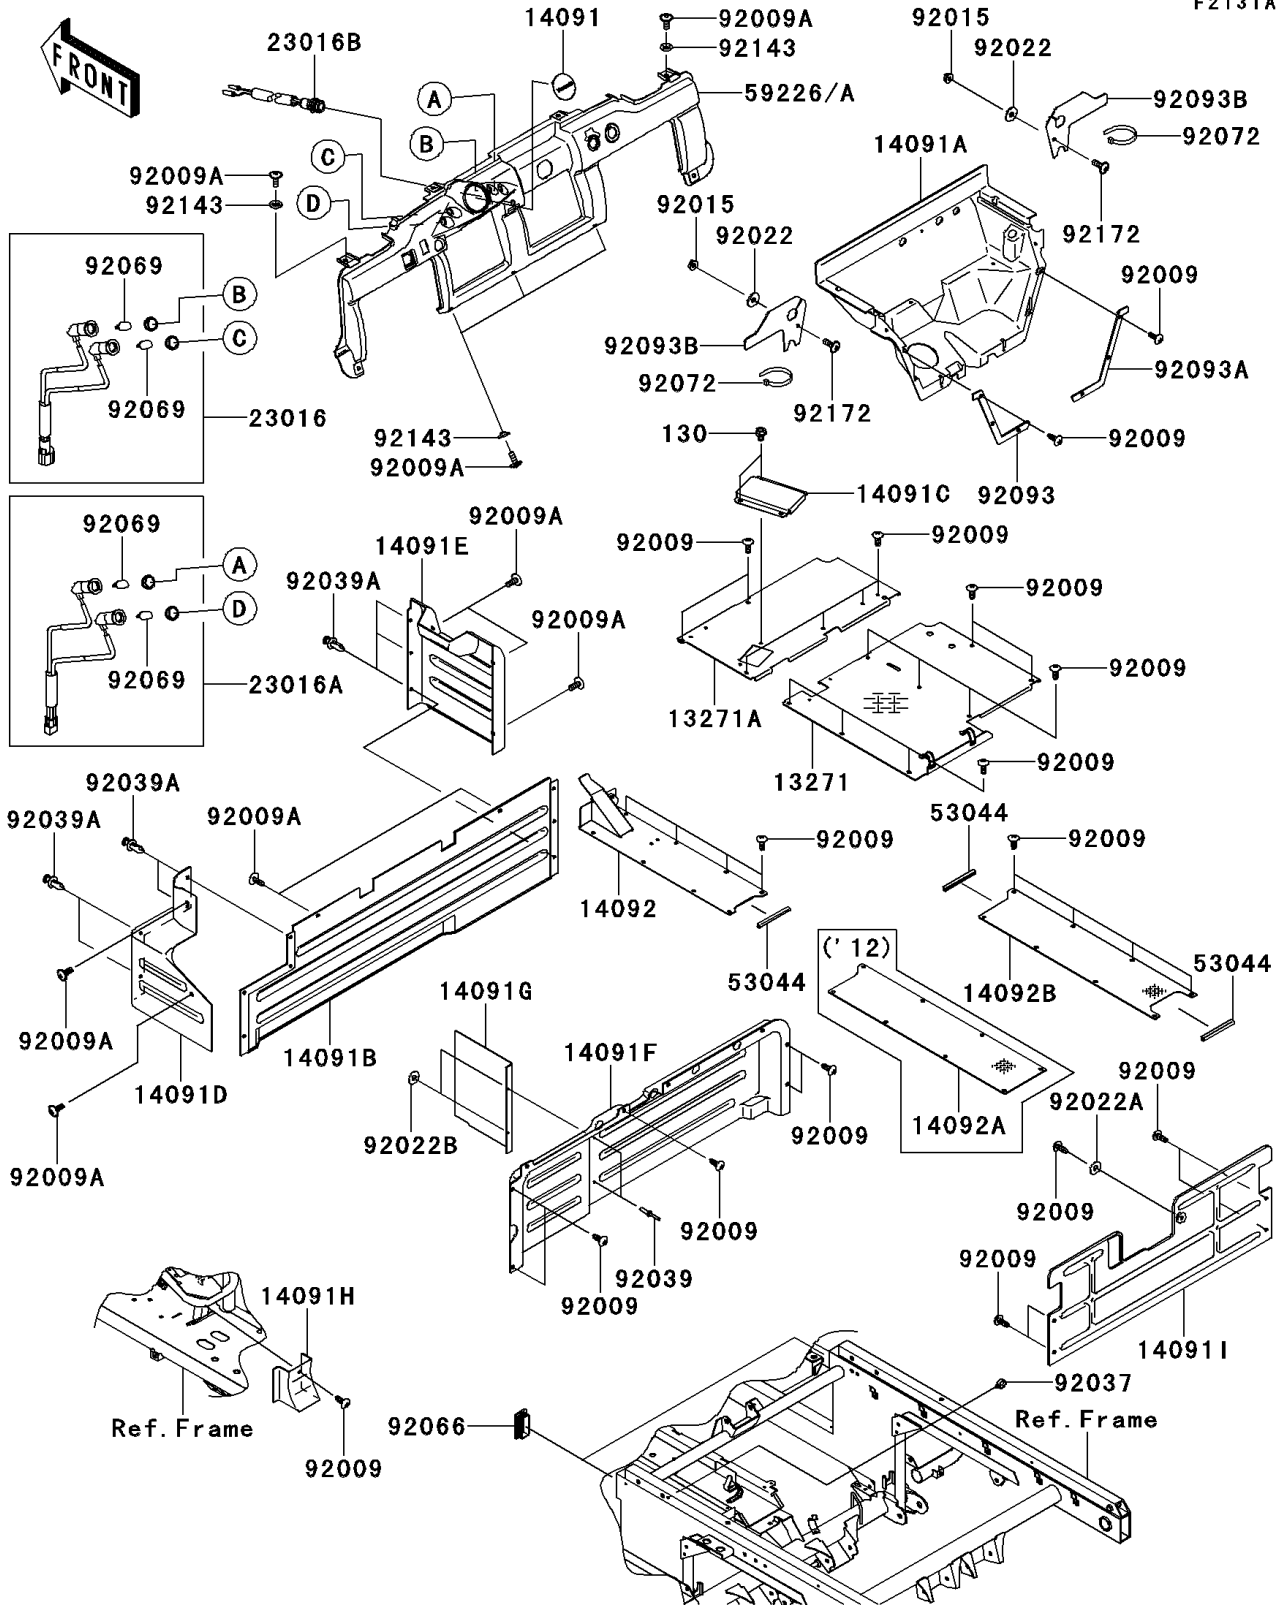

2012 MULE™ 4010 TRANS4x4® CAMO PARTS DIAGRAM

Frame Fittings(SCF/SDF)

F2131A

2012 MULE™ 4010 TRANS4x4® CAMO PARTS LIST

Frame Fittings(SCF/SDF)

ITEM NAME	PART NUMBER	QUANTITY
PLATE,FLOOR,RH (Ref # 13271)	13271-7602	1
PLATE,FLOOR,RH (Ref # 13271A)	13271-7606	1
COVER,SPEEDOMETER,F.BLACK (Ref # 14091)	14091-0929-6Z	1
COVER,FLOOR (Ref # 14091A)	14091-1378	1
COVER,FRONT SEAT,CNT (Ref # 14091B)	14091-7531	1
COVER (Ref # 14091C)	14091-7536	1
COVER,FRONT SEAT,LH (Ref # 14091D)	14091-7541	1
COVER,FRONT SEAT,RH (Ref # 14091E)	14091-7542	1
COVER,FRONT SEAT,RR,LWR (Ref # 14091F)	14091-7549	1
COVER,FUEL TANK (Ref # 14091G)	14091-7550	1
COVER,PARKING CABLE (Ref # 14091H)	14091-7551	1
COVER,REAR SEAT,LWR (Ref # 14091I)	14091-7557	1
COVER,FLOOR,CNT,FR (Ref # 14092)	14092-0832	1
LAMP-ASSY,PARKING&WATER TEMP (Ref # 23016)	23016-0035	1
LAMP-ASSY,DFI&OIL PRESSURE (Ref # 23016A)	23016-0036	1
LAMP-ASSY,LED (Ref # 23016B)	23016-7501	1
TRIM,L=111 (Ref # 53044)	53044-7502	3
SCREW,TAPPING,6X16 (Ref # 92009)	92009-1166	50
SCREW,6X16 (Ref # 92009A)	92009-1621	12
NUT,FLANGED,6MM (Ref # 92015)	92015-1367	2
WASHER,6.5X20X1.6,BLACK (Ref # 92022)	92022-1346	2
WASHER,7X18X1.2 (Ref # 92022A)	92022-1545	1
WASHER,4.3X12.5X1 (Ref # 92022B)	92022-1949	2
CLAMP,HOSE (Ref # 92037)	92037-1827	1
RIVET (Ref # 92039)	92039-1150	2
RIVET (Ref # 92039A)	92039-1229	7
PLUG (Ref # 92066)	92066-7505	2
BULB,12V 1.7W,T10 (Ref # 92069)	92069-1059	4
BAND,L=368.3 (Ref # 92072)	92072-3872	2

2012 MULE™ 4010 TRANS4x4® CAMO PARTS LIST

Frame Fittings(SCF/SDF)

ITEM NAME	PART NUMBER	QUANTITY
SEAL,FRONT FENDER,LH (Ref # 92093)	92093-1293	1
SEAL,FRONT FENDER,RH (Ref # 92093A)	92093-1294	1
SEAL,LOWER COVER (Ref # 92093B)	92093-1295	2
COLLAR (Ref # 92143)	92143-1087	5
SCREW,6X18 (Ref # 92172)	92172-0002	2
BOLT-FLANGED,6X10 (Ref # 130)	130BA0610	2