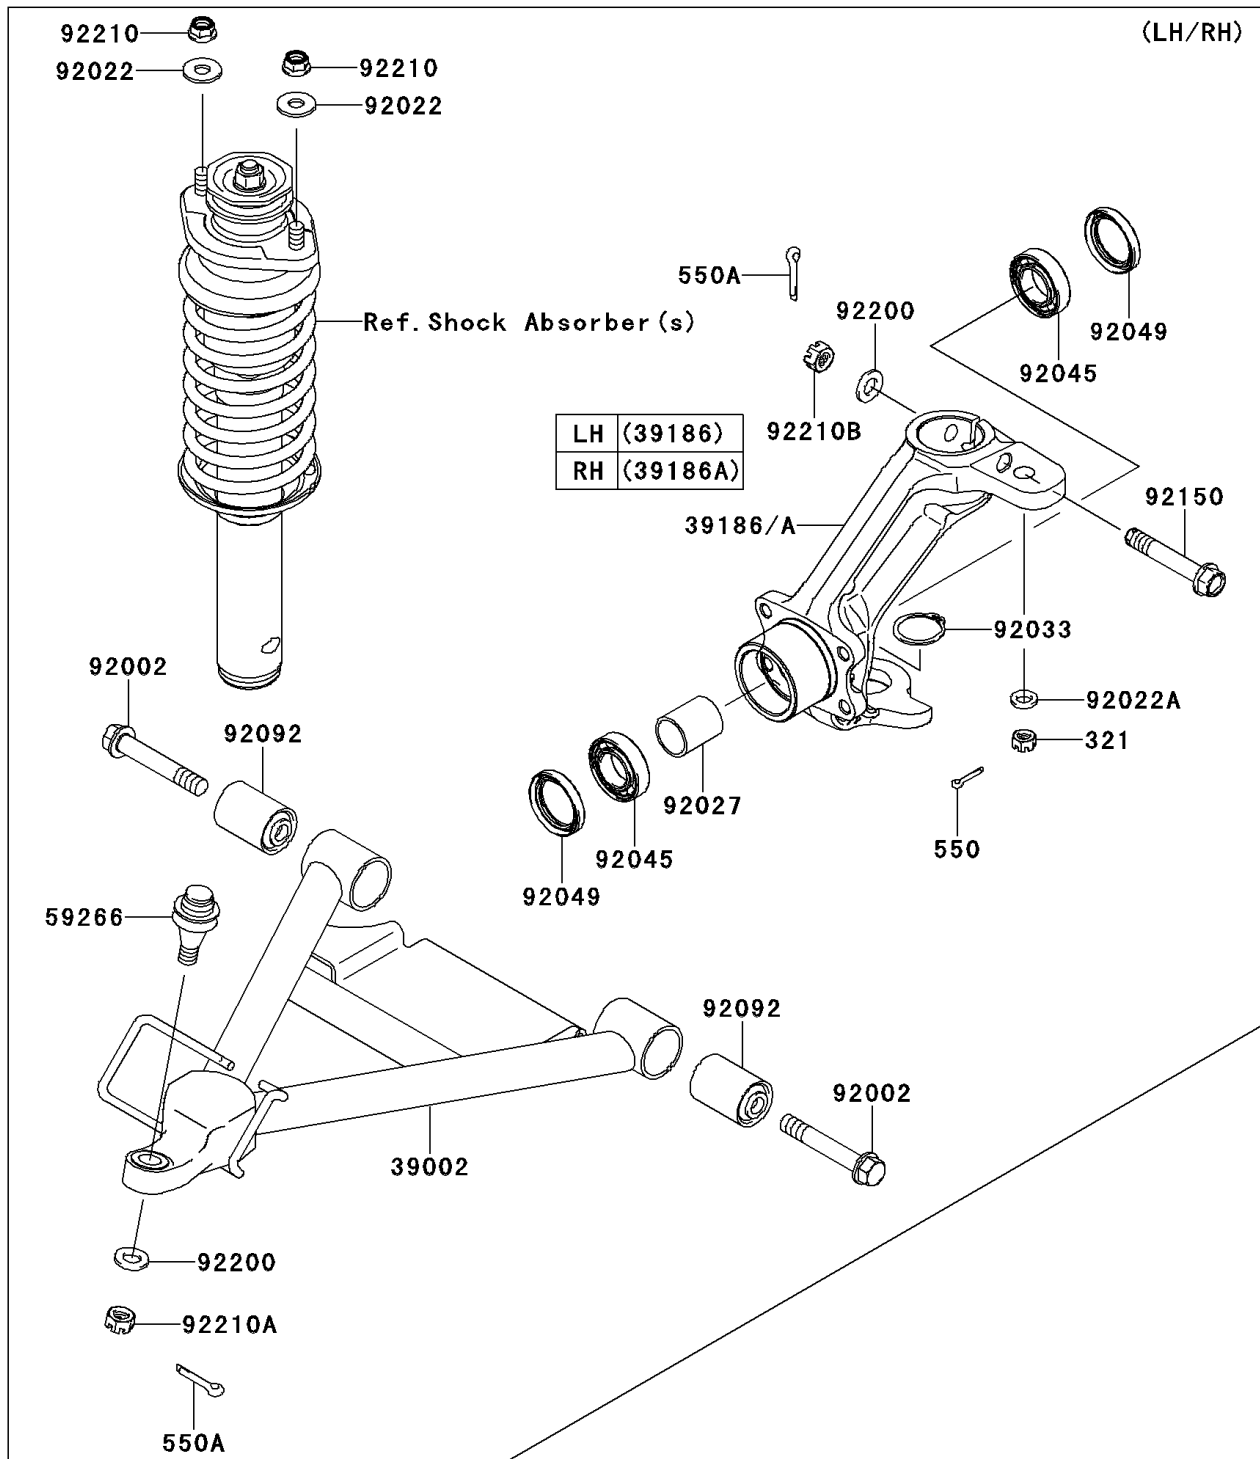

# 2011 Mule 4010 Trans4x4 Realtree APG HD PARTS DIAGRAM

Front Suspension

F2152

## 2011 Mule 4010 Trans4x4 Realtree APG HD PARTS LIST

### Front Suspension

| ITEM NAME                           | PART NUMBER | QUANTITY |
|-------------------------------------|-------------|----------|
| ARM-COMP-SUSP (Ref # 39002)         | 39002-0001  | 2        |
| KNUCKLE,FR,LH (Ref # 39186)         | 39186-0074  | 1        |
| KNUCKLE,FR,RH (Ref # 39186A)        | 39186-0075  | 1        |
| JOINT-BALL (Ref # 59266)            | 59266-1080  | 2        |
| BOLT,FLANGED,12X75 (Ref # 92002)    | 92002-1661  | 4        |
| WASHER,10.5X26X2.3 (Ref # 92022)    | 92022-044   | 4        |
| WASHER,10.5X18X2.5 (Ref # 92022A)   | 92022-1876  | 2        |
| COLLAR,L=34.5 (Ref # 92027)         | 92027-1538  | 2        |
| RING-SNAP,C-TYPE,32MM (Ref # 92033) | 92033-1262  | 2        |
| BEARING-BALL,60052RD (Ref # 92045)  | 92045-0105  | 4        |
| SEAL-OIL,SD35X47X7HS (Ref # 92049)  | 92049-1513  | 4        |
| BUSHING-RUBBER (Ref # 92092)        | 92092-1065  | 4        |
| BOLT,FLANGED,12X72 (Ref # 92150)    | 92150-1356  | 2        |
| WASHER,12.3X23X2.3 (Ref # 92200)    | 92200-1004  | 4        |
| NUT,LOCK,FLANGED,10MM (Ref # 92210) | 92210-0276  | 4        |
| NUT,CASTLE,12MM (Ref # 92210A)      | 92210-0395  | 2        |
| NUT,12MM (Ref # 92210B)             | 92210-7501  | 2        |
| NUT-CASTLE (Ref # 321)              | 321BA1000   | 2        |
| PIN-COTTER,2.0X22 (Ref # 550)       | 550AA2022   | 2        |
| PIN-COTTER,3.0X25 (Ref # 550A)      | 550AA3025   | 4        |