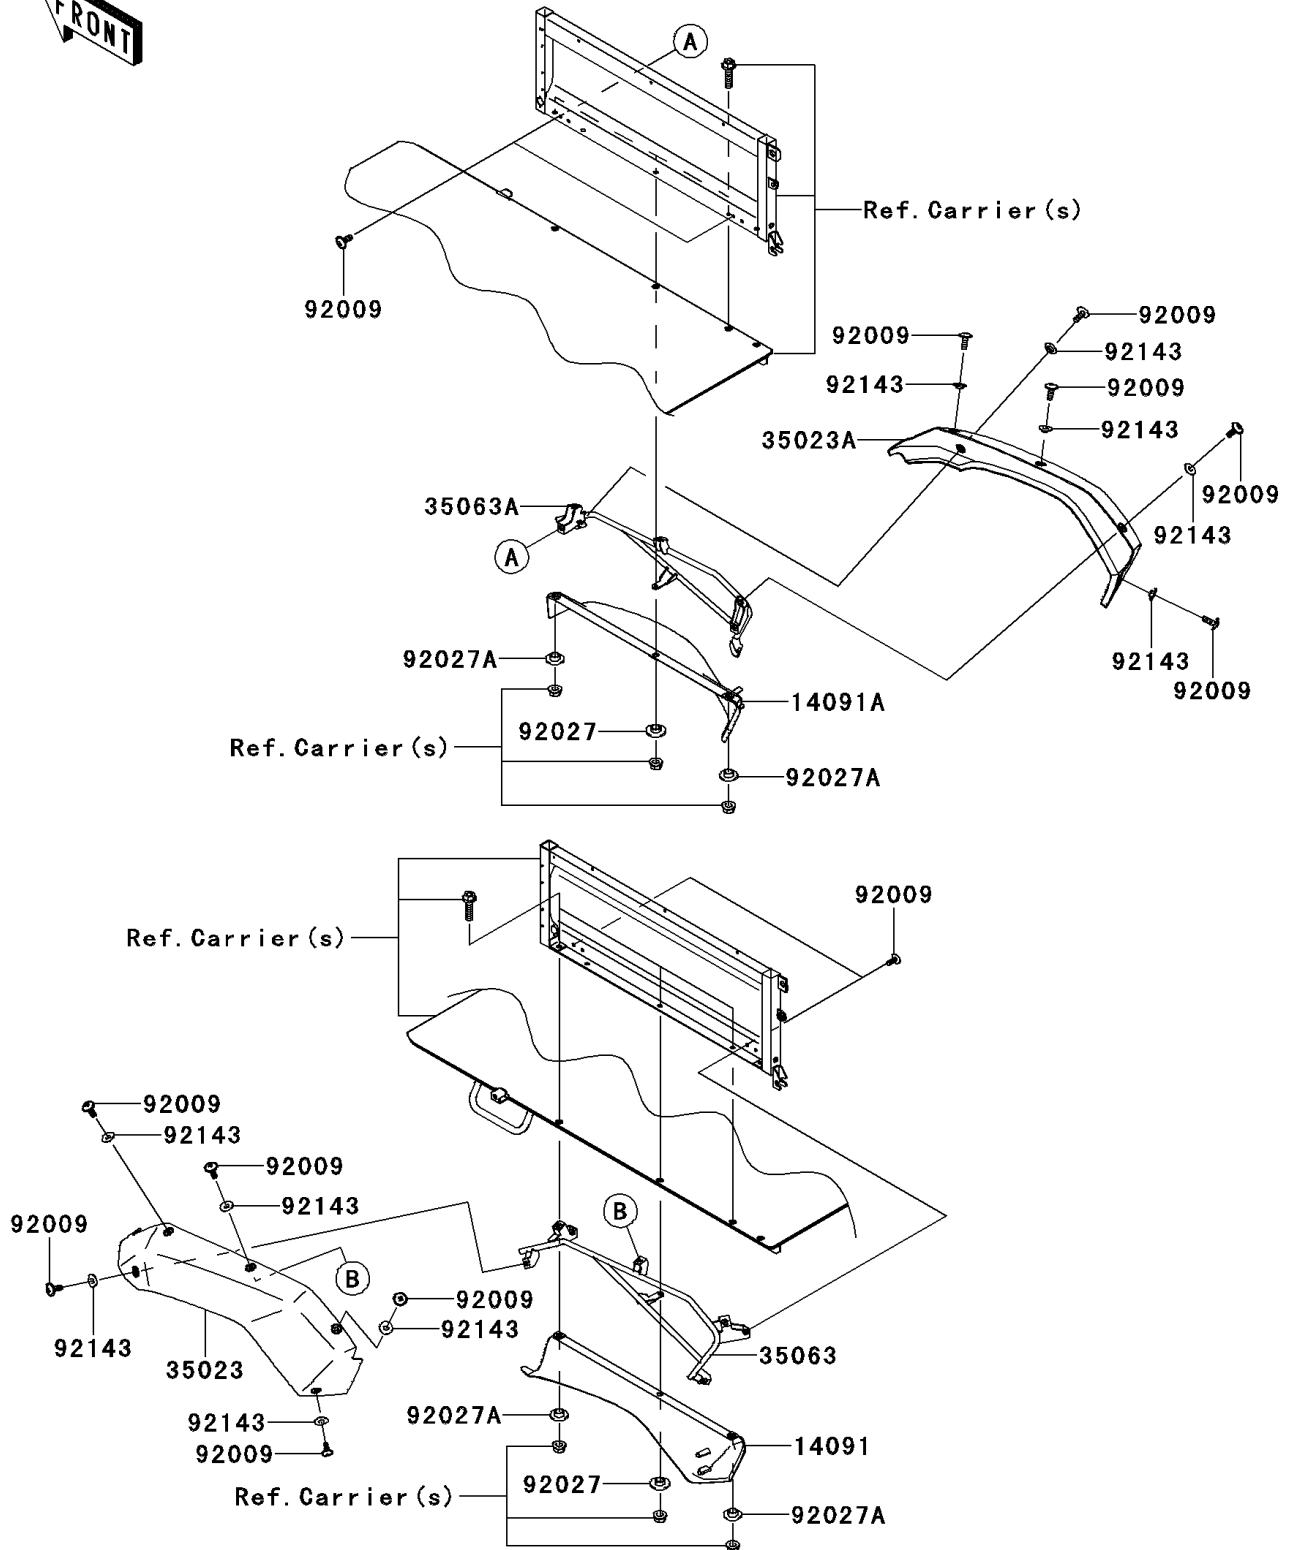

2009 Mule 4010 Trans4x4 Hardwoods Green HD PARTS DIAGRAM

Rear Fender(s)

F2172

2009 Mule 4010 Trans4x4 Hardwoods Green HD PARTS LIST

Rear Fender(s)

ITEM NAME	PART NUMBER	QUANTITY
COVER,FENDER,INSIDE,RR,LH (Ref # 14091)	14091-1634	1
COVER,FENDER,INSIDE,RR,RH (Ref # 14091A)	14091-1635	1
FENDER-REAR,LH,F.BLACK (Ref # 35023)	35023-0121-6Z	1
FENDER-REAR,RH,F.BLACK (Ref # 35023A)	35023-0122-6Z	1
STAY,RR,LH (Ref # 35063)	35063-0449	1
STAY,RR,RH (Ref # 35063A)	35063-0450	1
SCREW,6X16 (Ref # 92009)	92009-1621	14
COLLAR (Ref # 92027)	92027-1354	2
COLLAR (Ref # 92027A)	92027-1908	4
COLLAR (Ref # 92143)	92143-1087	10