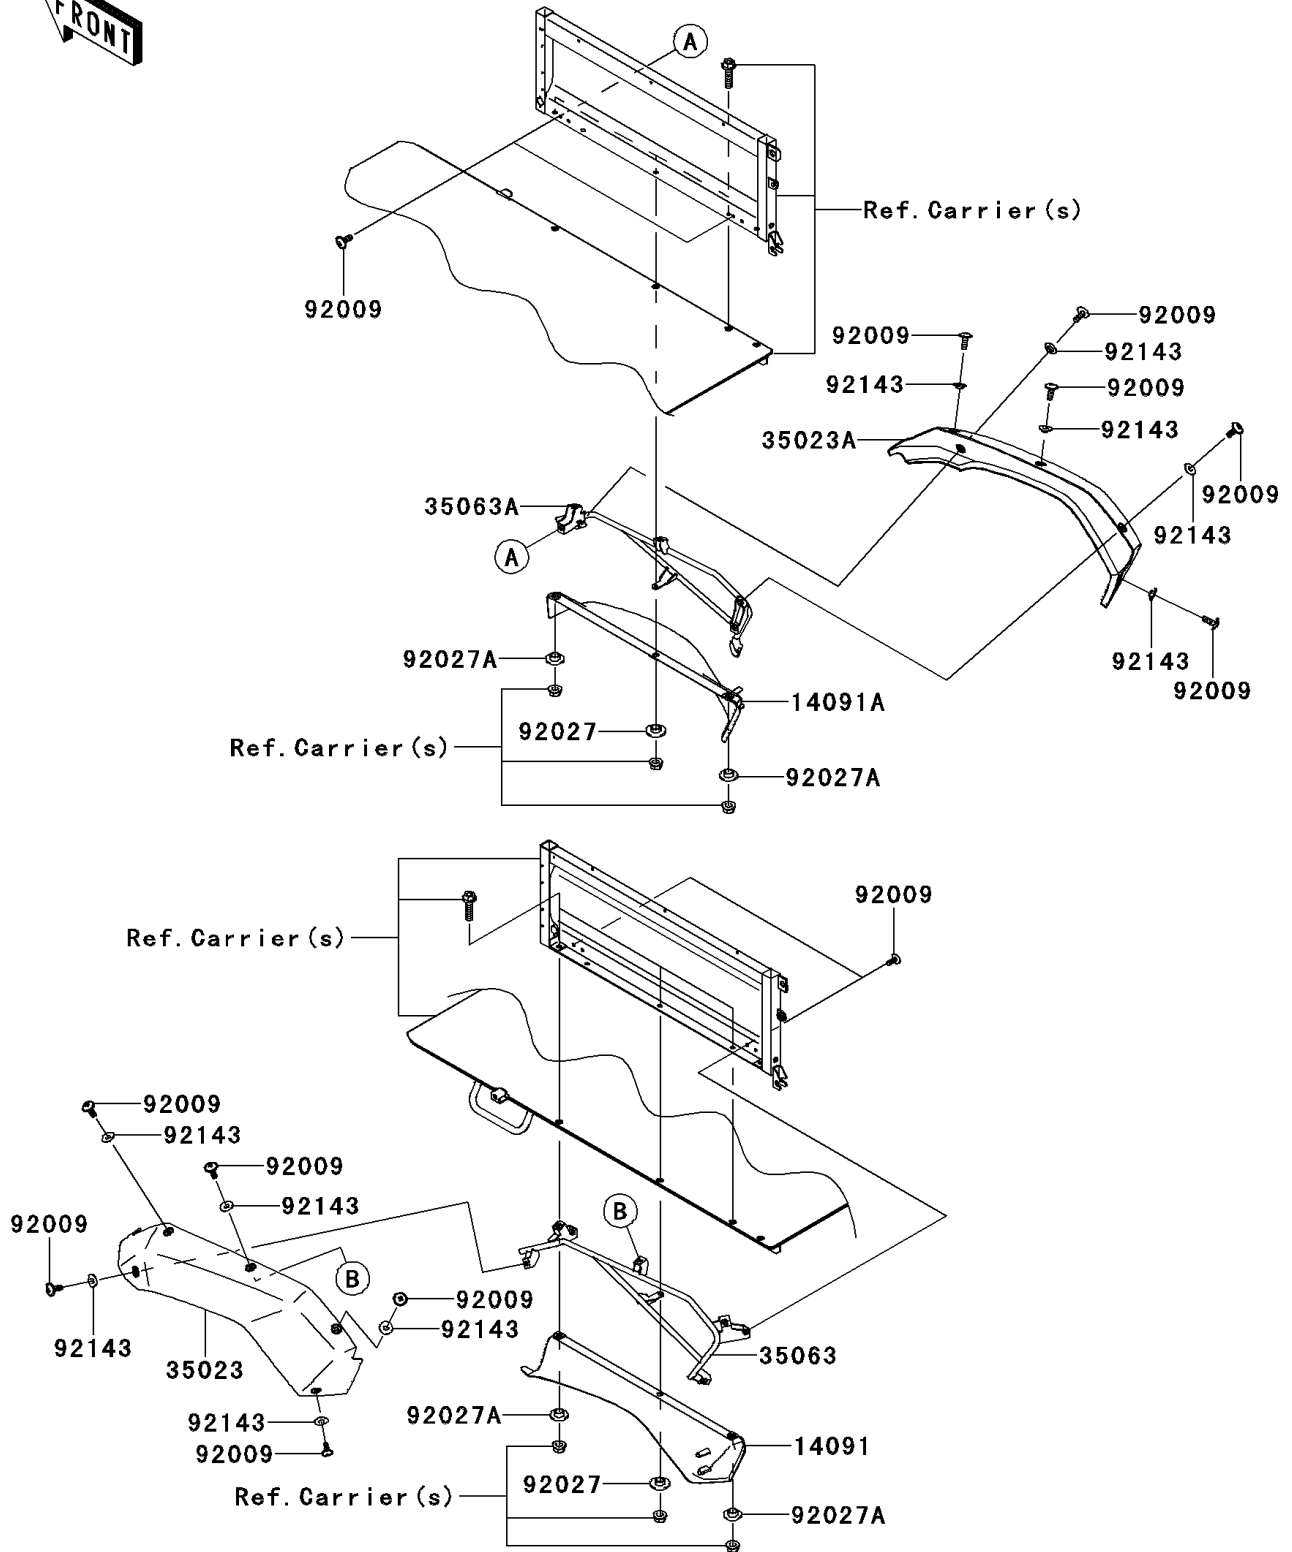

2012 MULE™ 4010 TRANS4x4® CAMO PARTS DIAGRAM

Rear Fender(s)

F2172

2012 MULE™ 4010 TRANS4x4® CAMO PARTS LIST

Rear Fender(s)

ITEM NAME	PART NUMBER	QUANTITY
COVER,FENDER,INSIDE,RR,LH (Ref # 14091)	14091-1634	1
COVER,FENDER,INSIDE,RR,RH (Ref # 14091A)	14091-1635	1
FENDER-REAR,LH,F.BLACK (Ref # 35023)	35023-0121-6Z	1
FENDER-REAR,RH,F.BLACK (Ref # 35023A)	35023-0122-6Z	1
STAY,RR,LH (Ref # 35063)	35063-0449	1
STAY,RR,RH (Ref # 35063A)	35063-0450	1
SCREW,6X16 (Ref # 92009)	92009-1621	14
COLLAR (Ref # 92027)	92027-1354	2
COLLAR (Ref # 92027A)	92027-1908	4
COLLAR (Ref # 92143)	92143-1087	10