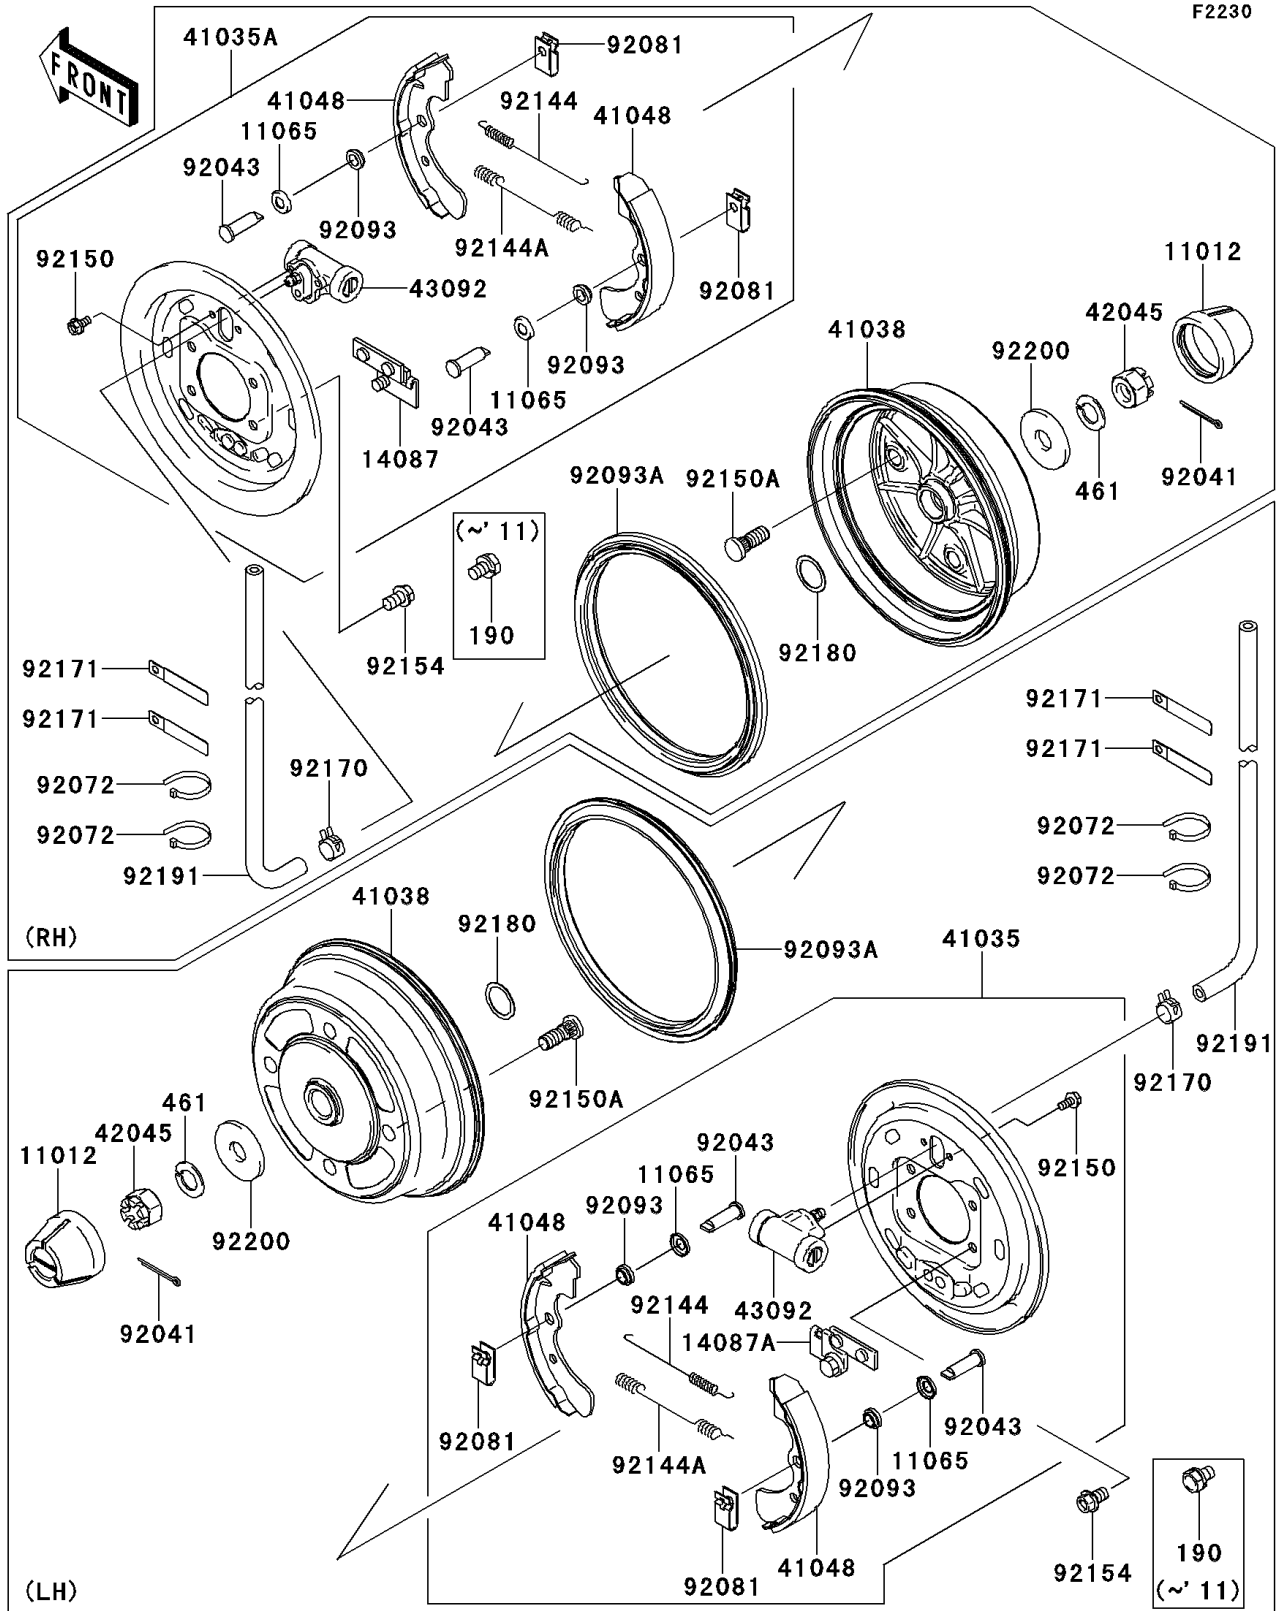

2012 MULE™ 4010 TRANS4x4® CAMO PARTS DIAGRAM

Front Hubs/Brakes

2012 MULE™ 4010 TRANS4x4® CAMO PARTS LIST

Front Hubs/Brakes

ITEM NAME	PART NUMBER	QUANTITY
CAP,WHEEL (Ref # 11012)	11012-1969	2
CAP (Ref # 11065)	11065-1175	4
RETAINER-ASSY,RH (Ref # 14087)	14087-1001	1
RETAINER-ASSY,LH (Ref # 14087A)	14087-1002	1
PANEL-ASSY-BRAKE,FR,LH (Ref # 41035)	41035-7502	1
PANEL-ASSY-BRAKE,FR,RH (Ref # 41035A)	41035-7504	1
DRUM,FRONT BRAKE (Ref # 41038)	41038-7501	2
SHOE-BRAKE (Ref # 41048)	41048-7501	4
NUT,CASTLE,18MM (Ref # 42045)	42045-018	2
CYLINDER,FRONT BRAKE PANEL (Ref # 43092)	43092-1054	2
COTTER,4.0X35 (Ref # 92041)	92041-1053	2
PIN (Ref # 92043)	92043-1636	4
BAND,L=123 (Ref # 92072)	92072-030	4
SPRING,SHOE CLAMP (Ref # 92081)	92081-1904	4
SEAL (Ref # 92093)	92093-1532	4
SEAL,BS184.8X13.5ZS (Ref # 92093A)	92093-1543	2
SPRING,BRAKE (Ref # 92144)	92144-1300	2
SPRING,BRAKE (Ref # 92144A)	92144-1301	2
BOLT,FLANGED,6X12 (Ref # 92150)	92150-1166	4
BOLT (Ref # 92150A)	92150-1366	8
BOLT,FLANGED,10X16 (Ref # 92154)	92154-0803	8
CLAMP (Ref # 92170)	92170-2042	2
CLAMP (Ref # 92171)	92171-0652	4
SHIM,25.2X32.5X0.6 (Ref # 92180)	92180-1353	2
TUBE,4.7X9.5X1100 (Ref # 92191)	92191-1525	2
WASHER,18.5X52X4.5 (Ref # 92200)	92200-1474	2
BOLT-UPSET-WS,10X16 (Ref # 190)	190BA1016	8
WASHER-SPRING,18MM (Ref # 461)	461DA1800	2