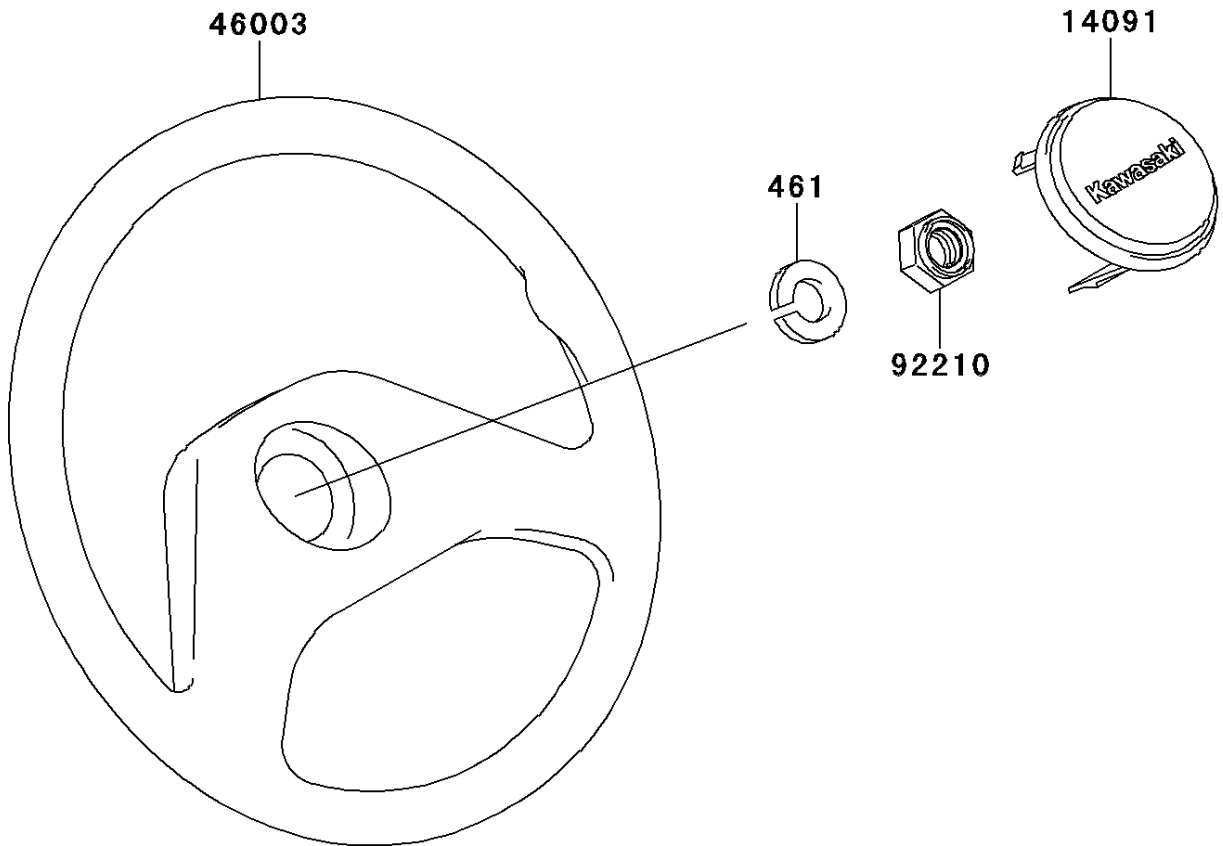

2011 Mule 4010 Trans4x4 Realtree APG HD PARTS DIAGRAM

Steering Wheel(S9F-SCF)

F2311

2011 Mule 4010 Trans4x4 Realtree APG HD PARTS LIST

Steering Wheel(S9F-SCF)

ITEM NAME	PART NUMBER	QUANTITY
COVER,HORN SWITCH (Ref # 14091)	14091-1247	1
HANDLE (Ref # 46003)	46003-1308	1
NUT,LOCK,12MM (Ref # 92210)	92210-1249	1
WASHER-SPRING,12MM (Ref # 461)	461DA1200	1