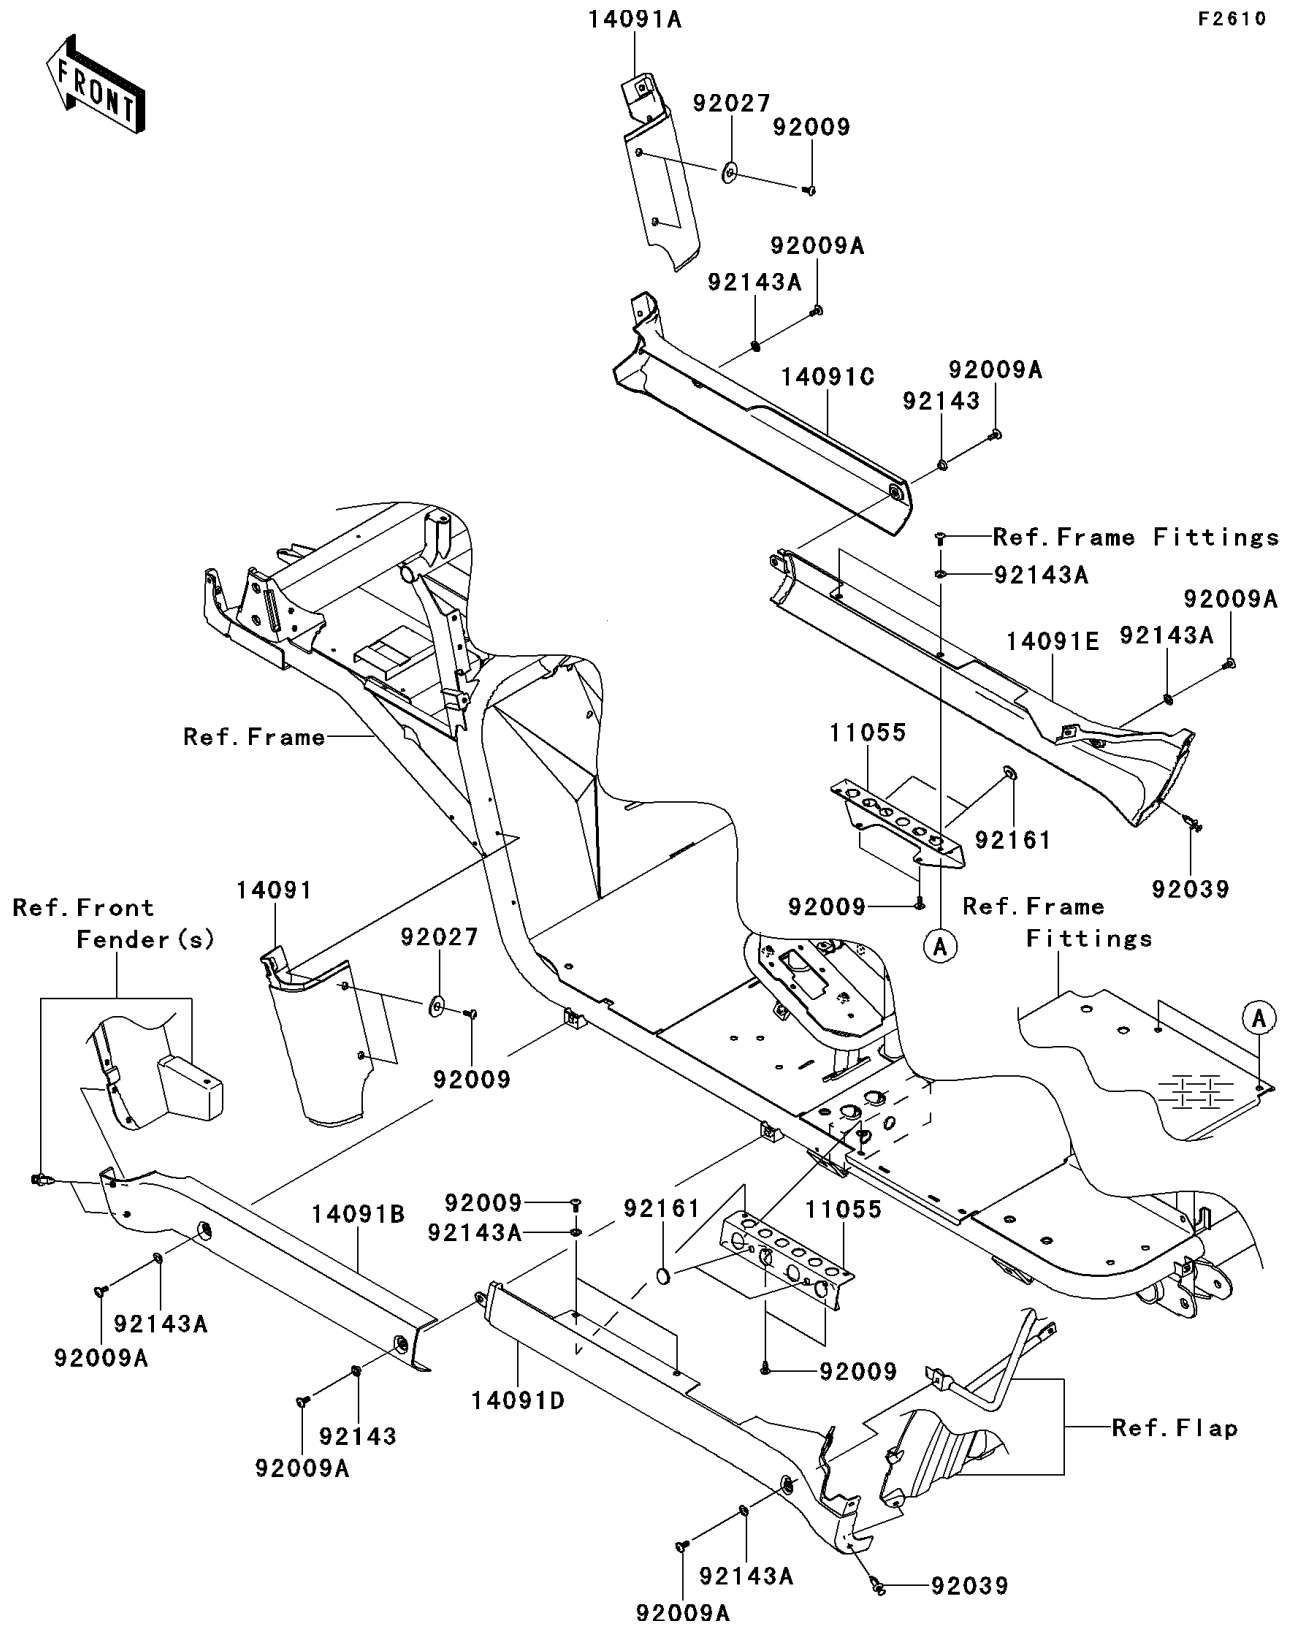

2011 Mule 4010 Trans4x4 Realtree APG HD PARTS DIAGRAM

Side Covers/Chain Cover

F2610

2011 Mule 4010 Trans4x4 Realtree APG HD PARTS LIST

Side Covers/Chain Cover

ITEM NAME	PART NUMBER	QUANTITY
BRACKET (Ref # 11055)	11055-0599	2
COVER,FR FENDER,LWR,LH,F.BLACK (Ref # 14091)	14091-0821-6Z	1
COVER,FR FENDER,LWR,RH,F.BLACK (Ref # 14091A)	14091-0822-6Z	1
COVER,SIDE STEP,FR,LH,F.BLACK (Ref # 14091B)	14091-0823-6Z	1
COVER,SIDE STEP,FR,RH,F.BLACK (Ref # 14091C)	14091-0824-6Z	1
COVER,SIDE STEP,RR,LH,F.BLACK (Ref # 14091D)	14091-0825-6Z	1
COVER,SIDE STEP,RR,RH,F.BLACK (Ref # 14091E)	14091-0826-6Z	1
SCREW,TAPPING,6X16 (Ref # 92009)	92009-1166	10
SCREW,6X16 (Ref # 92009A)	92009-1621	6
COLLAR,L=4.7 (Ref # 92027)	92027-1964	4
RIVET (Ref # 92039)	92039-1229	2
COLLAR (Ref # 92143)	92143-1057	2
COLLAR (Ref # 92143A)	92143-1087	8
DAMPER,RUBBER (Ref # 92161)	92161-1200	4