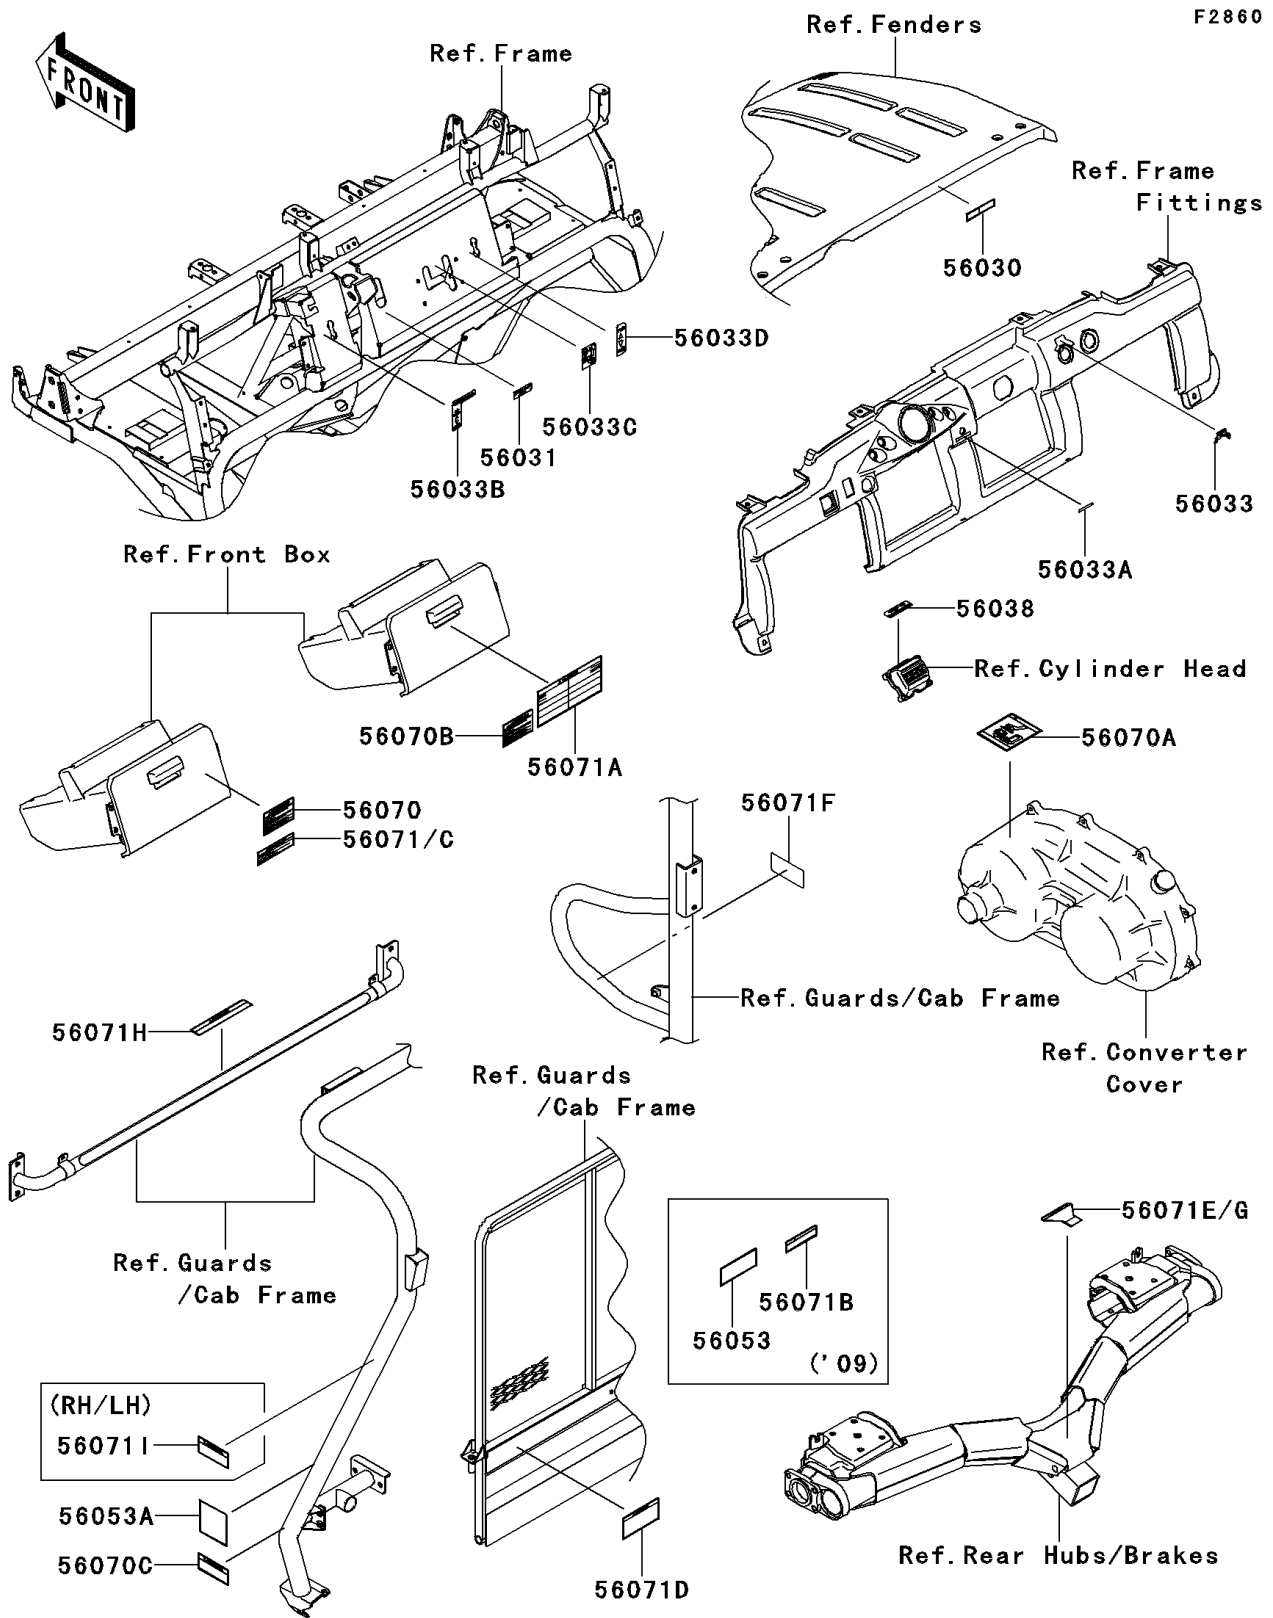

2011 Mule 4010 Trans4x4 Realtree APG HD PARTS DIAGRAM

Labels

2011 Mule 4010 Trans4x4 Realtree APG HD PARTS LIST

Labels

| ITEM NAME | PART NUMBER | QUANTITY |
|---|-------------|----------|
| LABEL,OPERATING HOOD (Ref # 56030) | 56030-0267 | 1 |
| LABEL-MANUAL,BRAKE FLUID LEVEL (Ref # 56031) | 56031-1818 | 1 |
| LABEL-MANUAL,IGNITION (Ref # 56033) | 56033-0212 | 1 |
| LABEL-MANUAL,POWER STEERING (Ref # 56033A) | 56033-0213 | 1 |
| LABEL-MANUAL,DIFF MODE (Ref # 56033B) | 56033-1183 | 1 |
| LABEL-MANUAL,SHIFT (Ref # 56033C) | 56033-1186 | 1 |
| LABEL-MANUAL,2WD/4WD (Ref # 56033D) | 56033-1187 | 1 |
| LABEL-BRAND (Ref # 56038) | 56038-2782 | 1 |
| LABEL-SPECIFICATION,TIRE (Ref # 56053A) | 56053-7534 | 1 |
| LABEL-WARNING,OFF-HIGHWAY (Ref # 56070) | 56070-0050 | 1 |
| LABEL-WARNING,HOT SURFACES (Ref # 56070A) | 56070-0051 | 1 |
| LABEL-WARNING,BONNET OPERATION (Ref # 56070B) | 56070-0053 | 1 |
| LABEL-WARNING,BED RAISED (Ref # 56070C) | 56070-7515 | 1 |
| LABEL-WARNING,GENERAL (Ref # 56071A) | 56071-0102 | 1 |
| LABEL-WARNING,SHIFT CAUTION (Ref # 56071C) | 56071-0128 | 1 |
| LABEL-WARNING,CARGO BED (Ref # 56071D) | 56071-0137 | 1 |
| LABEL-WARNING,GASOLINE (Ref # 56071F) | 56071-7501 | 1 |
| LABEL-WARNING,TRAILER HITCH (Ref # 56071G) | 56071-7511 | 1 |
| LABEL-WARNING,REAR SEAT (Ref # 56071H) | 56071-7513 | 1 |
| LABEL-WARNING,CAB FRAME (Ref # 56071I) | 56071-7514 | 2 |