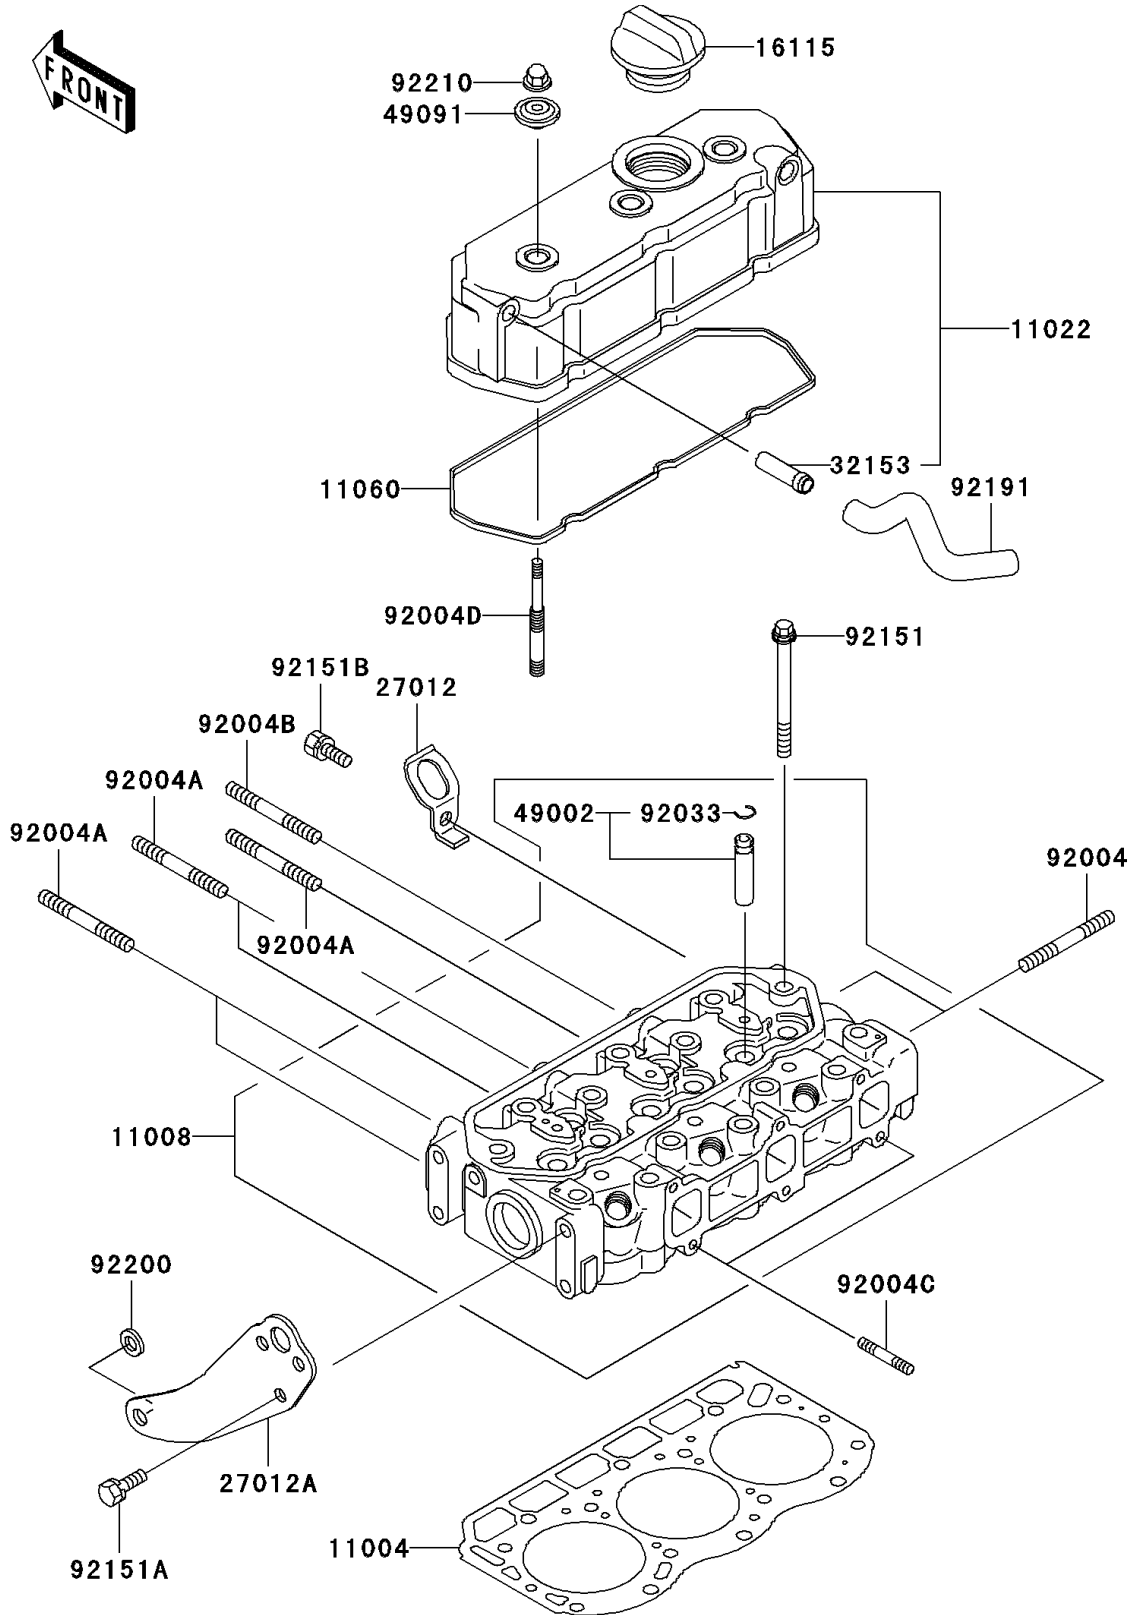

2010 Mule 4010 Trans4x4 Diesel Realtree APG HD PARTS DIAGRA

Cylinder Head

E1111

2010 Mule 4010 Trans4x4 Diesel Realtree APG HD PARTS LIST

Cylinder Head

ITEM NAME	PART NUMBER	QUANTITY
-----------	-------------	----------