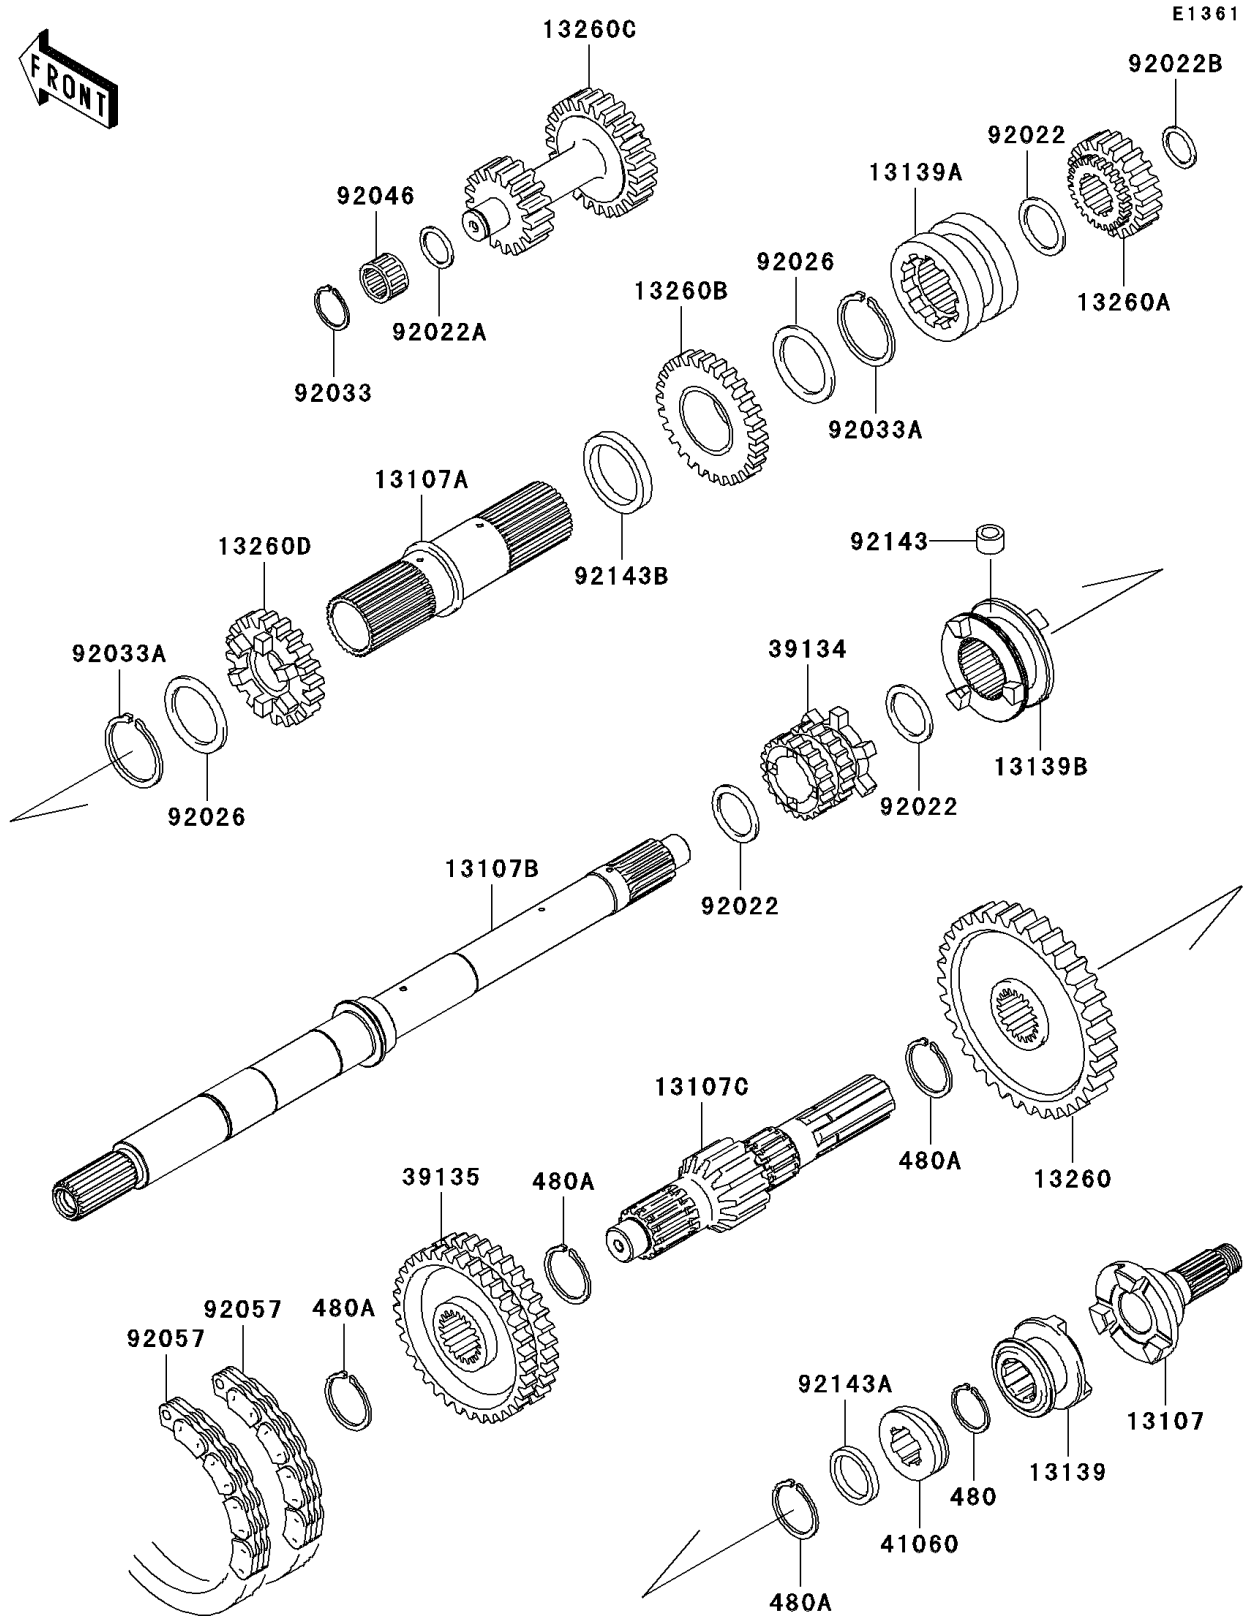

2010 Mule 4010 Trans4x4 Diesel Realtree APG HD PARTS DIAGRA

Transmission

2010 Mule 4010 Trans4x4 Diesel Realtree APG HD PARTS LIST

Transmission

ITEM NAME	PART NUMBER	QUANTITY
-----------	-------------	----------