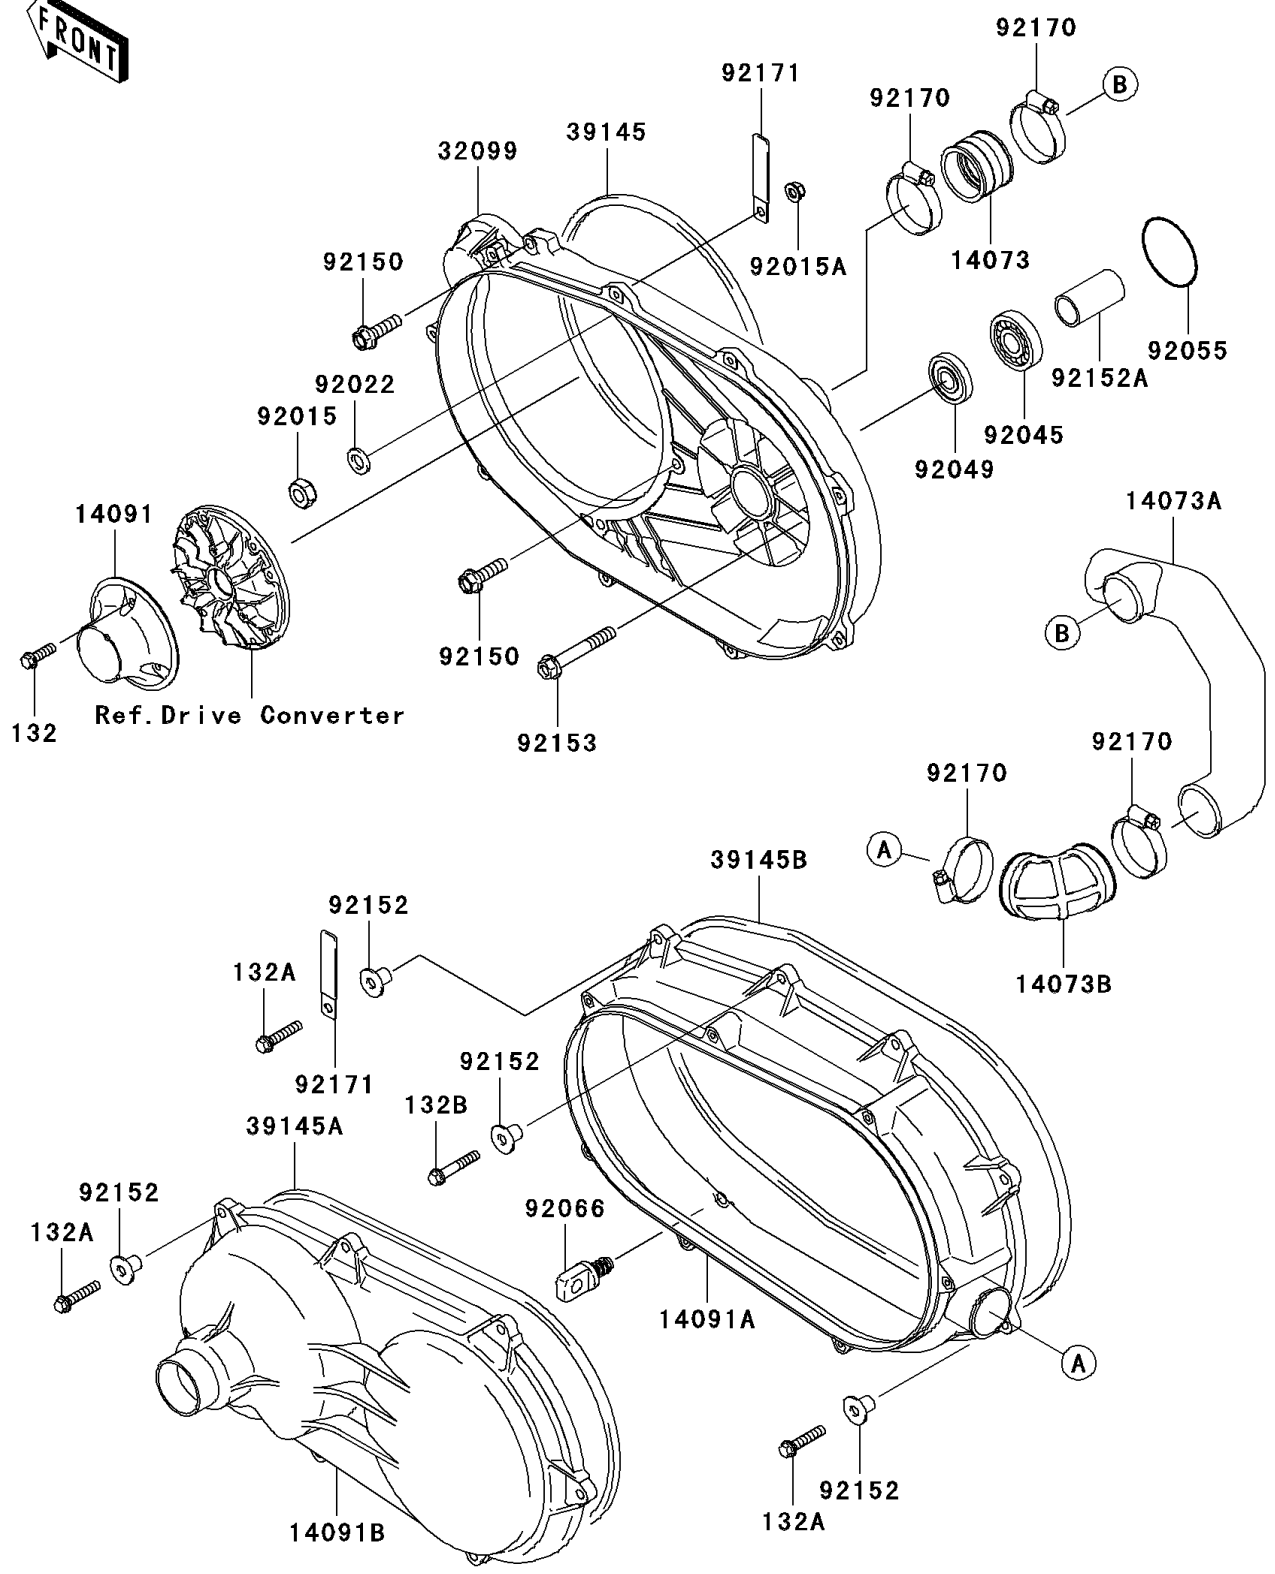

2010 Mule 4010 Trans4x4 Diesel Realtree APG HD PARTS DIAGRA

Converter Cover

E1393

2010 Mule 4010 Trans4x4 Diesel Realtree APG HD PARTS LIST

Converter Cover

ITEM NAME	PART NUMBER	QUANTITY
DUCT (Ref # 14073)	14073-1324	1
DUCT (Ref # 14073A)	14073-1856	1
DUCT (Ref # 14073B)	14073-1857	1
COVER,FAN (Ref # 14091)	14091-1520	1
COVER,MIDDLE (Ref # 14091A)	14091-1555	1
COVER,BELT CONVERTER (Ref # 14091B)	14091-1556	1
CASE,BELT CONVERTER (Ref # 32099)	32099-1215	1
TRIM-SEAL,BELT CONVERTER CASE (Ref # 39145)	39145-1115	1
TRIM-SEAL,MIDDLE COVER (Ref # 39145A)	39145-1117	1
TRIM-SEAL,BELT CONVERTER (Ref # 39145B)	39145-1126	1
NUT,LOCK,10MM,BLACK (Ref # 92015)	92015-1189	1
NUT,LOCK,FLANGED,6MM (Ref # 92015A)	92015-1675	1
WASHER,10.5X18X2.5 (Ref # 92022)	92022-1876	1
BEARING-BALL,62/28LLB/2AS (Ref # 92045)	92045-0109	1
SEAL-OIL,TC28X47X7 (Ref # 92049)	92049-1297	1
RING-O,67.6X3.5 (Ref # 92055)	92055-1327	1
PLUG,DRAIN,11X19 (Ref # 92066)	92066-1580	1
BOLT,FLANGED,8X28 (Ref # 92150)	92150-1103	5
COLLAR (Ref # 92152)	92152-0667	16
COLLAR,28.1X34X63.6 (Ref # 92152A)	92152-1177	1
BOLT (Ref # 92153)	92153-1276	3
CLAMP (Ref # 92170)	92170-1764	4
CLAMP (Ref # 92171)	92171-0652	2
BOLT-FLANGED-SMALL,6X20 (Ref # 132)	132BA0620	3
BOLT-FLANGED-SMALL,6X30 (Ref # 132A)	132BB0630	15
BOLT-FLANGED-SMALL,6X35 (Ref # 132B)	132BB0635	1