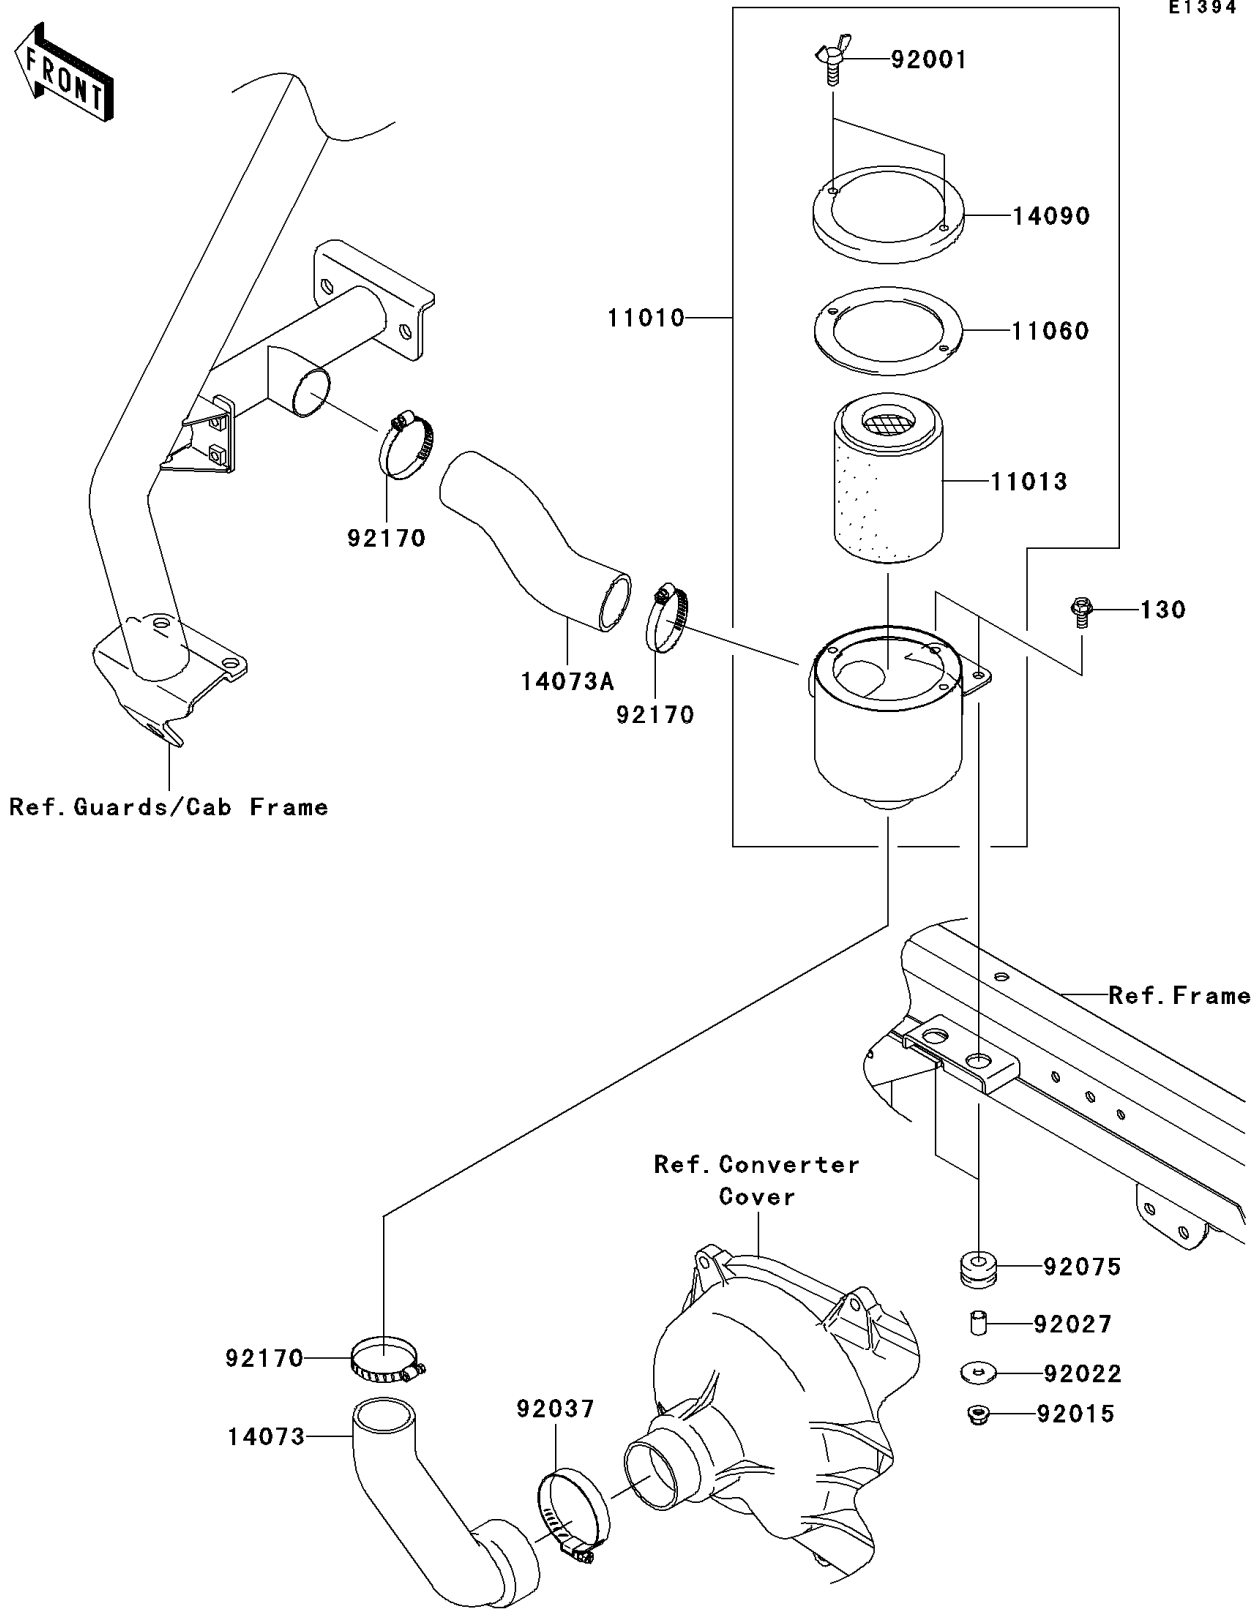

# 2010 Mule 4010 Trans4x4 Diesel Realtree APG HD PARTS DIAGRA

Air Cleaner-Belt Converter

# 2010 Mule 4010 Trans4x4 Diesel Realtree APG HD PARTS LIST

Air Cleaner-Belt Converter

ITEM NAME	PART NUMBER	QUANTITY
-----------	-------------	----------