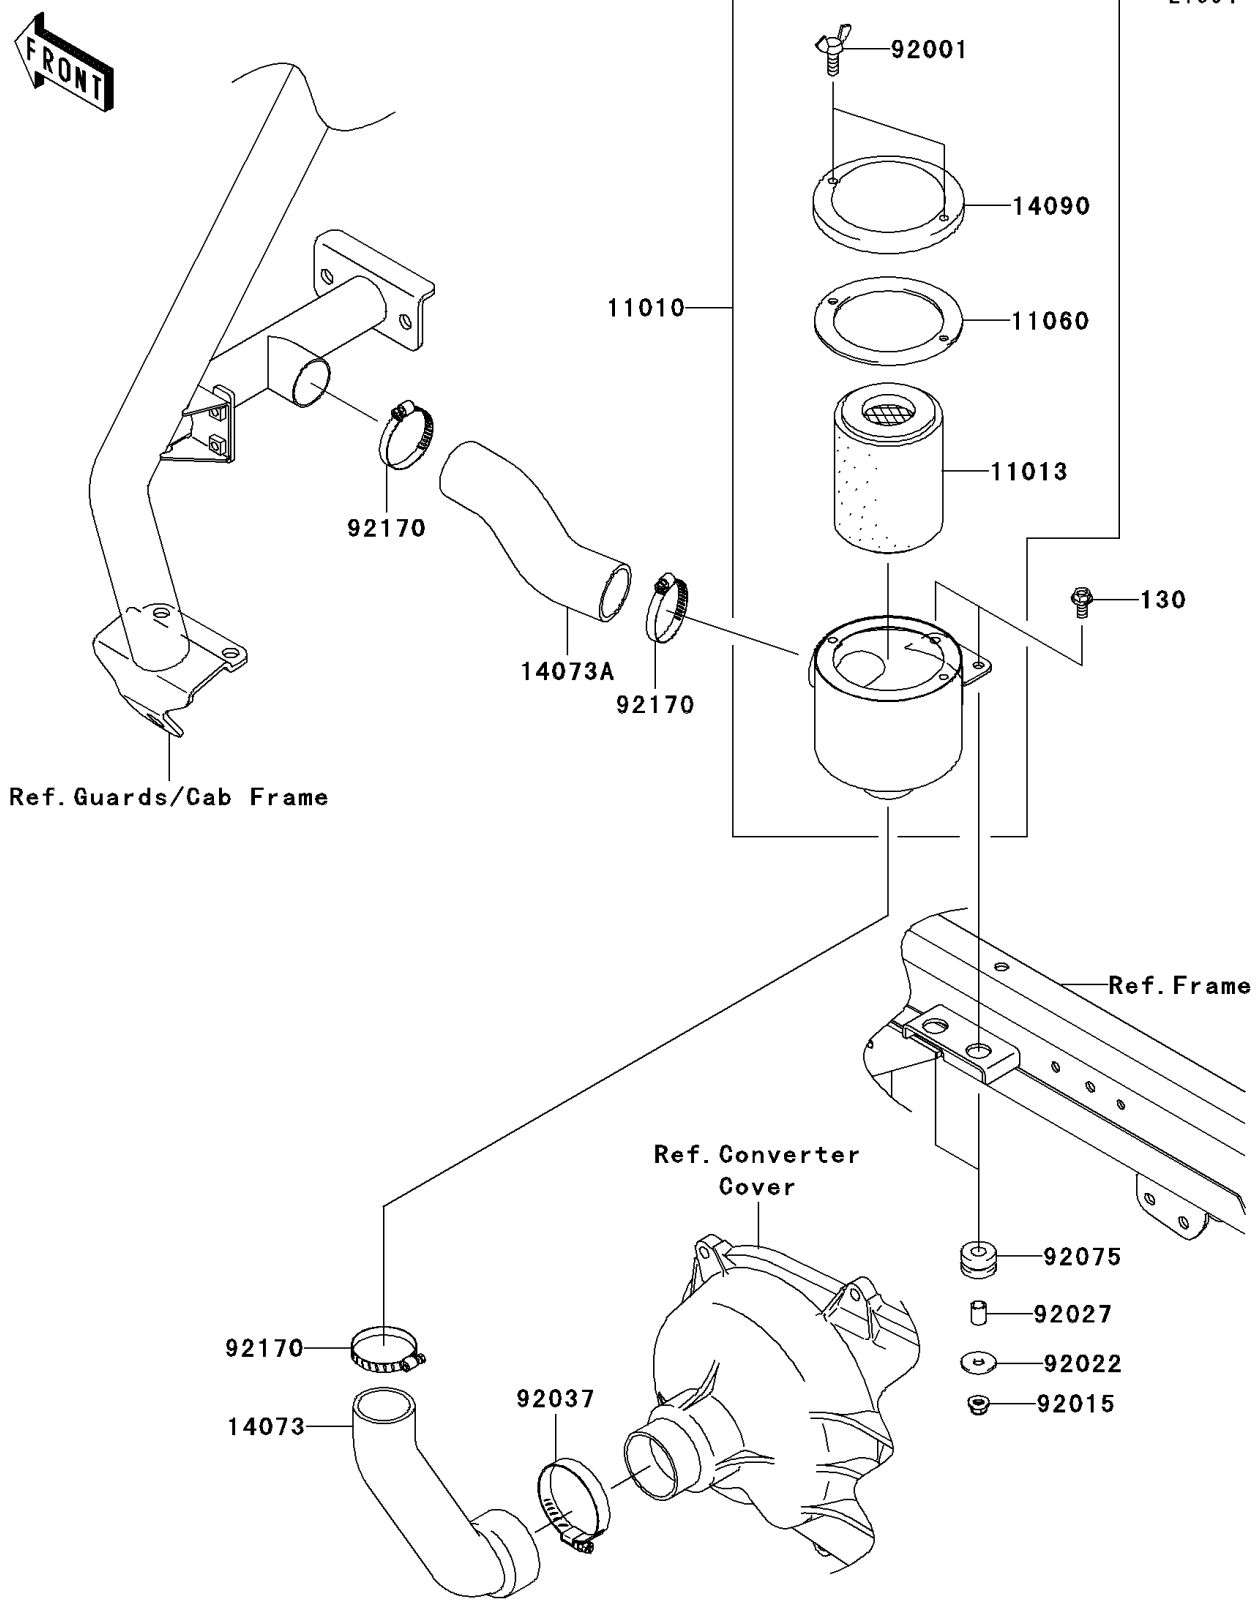

2010 Mule 4010 Trans4x4 Diesel Realtree APG HD PARTS DIAGRA

Air Cleaner-Belt Converter

2010 Mule 4010 Trans4x4 Diesel Realtree APG HD PARTS LIST

Air Cleaner-Belt Converter

ITEM NAME	PART NUMBER	QUANTITY
FILTER-ASSY-AIR (Ref # 11010)	11010-0055	1
ELEMENT-AIR FILTER (Ref # 11013)	11013-1263	1
GASKET,AIR FILTER CASE (Ref # 11060)	11060-1975	1
DUCT,AIR FILTER-CVT (Ref # 14073)	14073-0200	1
DUCT,BAR-AIR FILTER (Ref # 14073A)	14073-0237	1
COVER,AIR FILTER (Ref # 14090)	14090-1766	1
BOLT,WING,6X15 (Ref # 92001)	92001-1703	2
NUT,8MM (Ref # 92015)	92015-1432	2
WASHER,9X28X2.3 (Ref # 92022)	92022-1632	2
COLLAR,8.8X12X15.5 (Ref # 92027)	92027-1081	2
CLAMP (Ref # 92037)	92037-3738	1
DAMPER (Ref # 92075)	92075-1736	2
CLAMP (Ref # 92170)	92170-1674	3
BOLT-FLANGED,8X30 (Ref # 130)	130AB0830	2