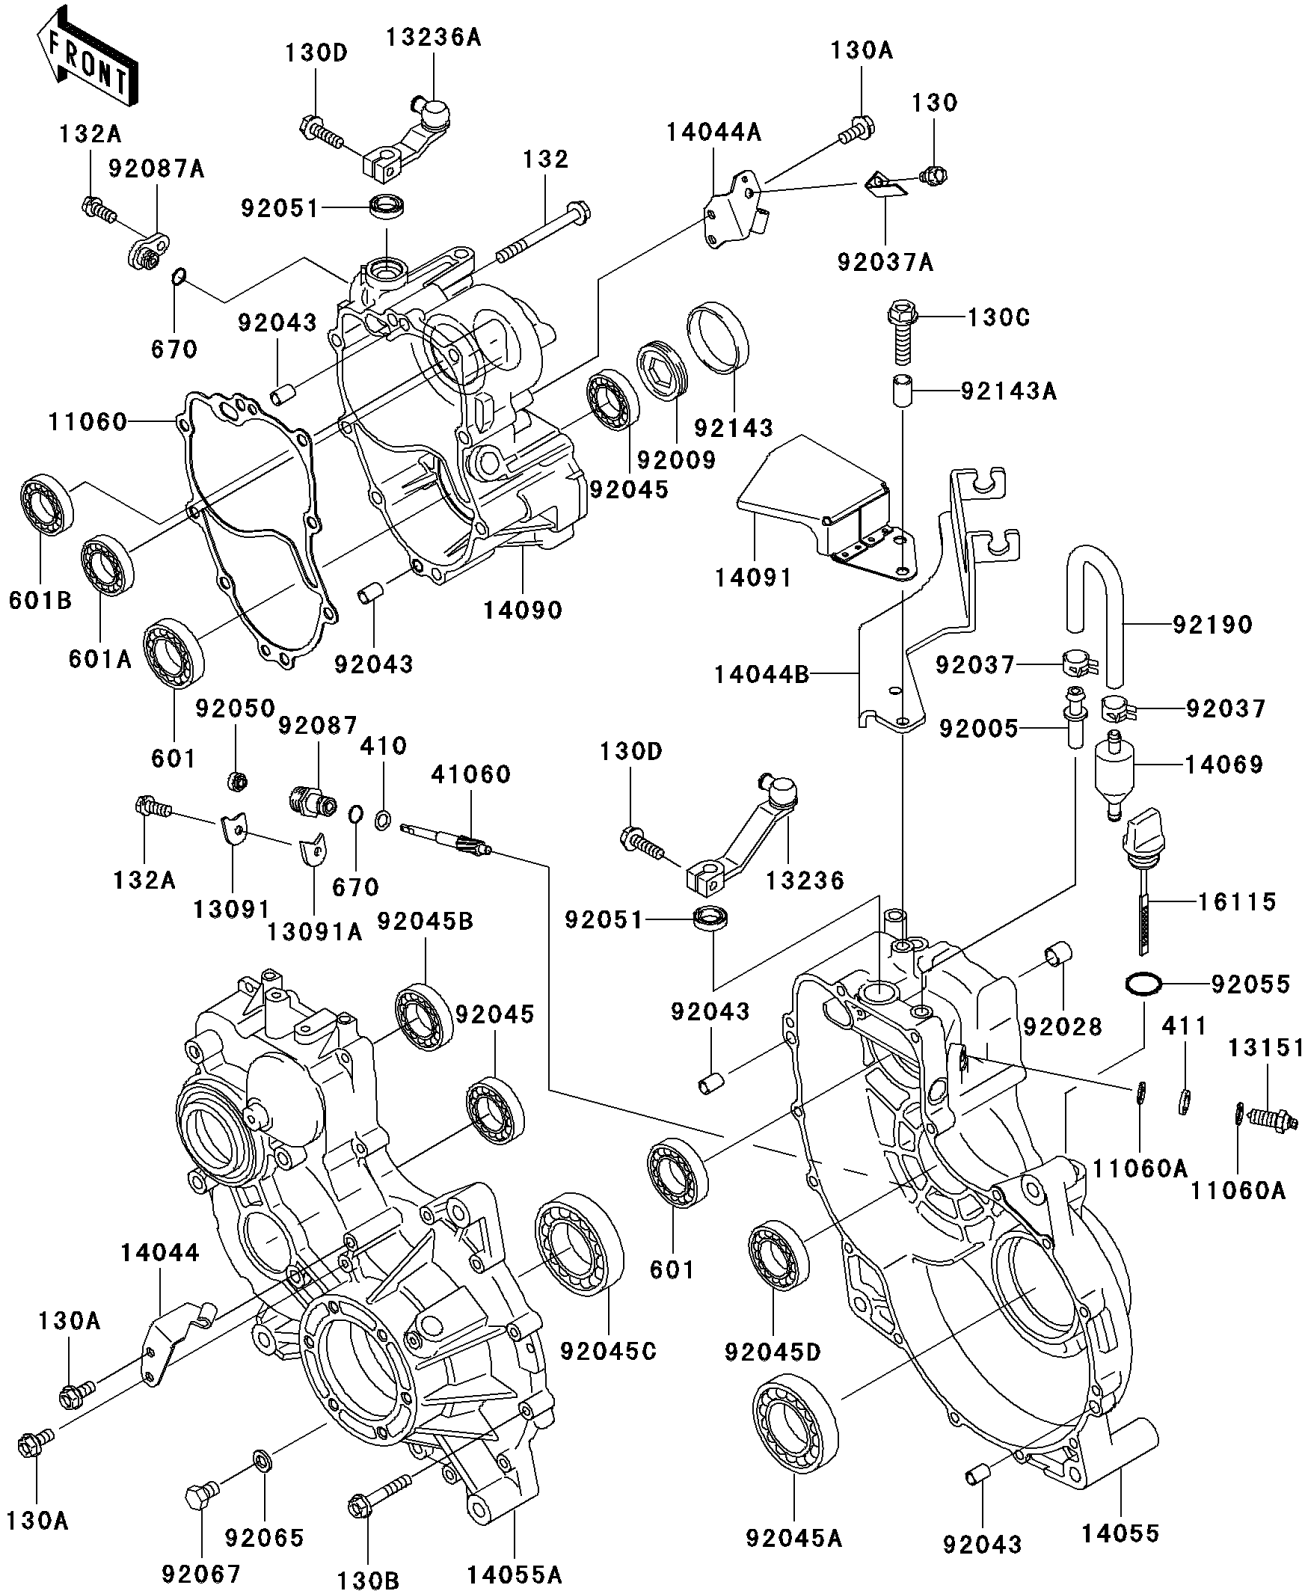

2010 Mule 4010 Trans4x4 Diesel Realtree APG HD PARTS DIAGRA

Gear Box

E1450

2010 Mule 4010 Trans4x4 Diesel Realtree APG HD PARTS LIST

Gear Box

ITEM NAME	PART NUMBER	QUANTITY
GASKET,GEAR CASE COVER (Ref # 11060)	11060-1310	1
GASKET (Ref # 11060A)	11060-1966	2
HOLDER,T=2.3 (Ref # 13091)	13091-1008	1
HOLDER,T=3.2 (Ref # 13091A)	13091-1009	1
SWITCH-COMP (Ref # 13151)	13151-1093	1
LEVER-COMP,CHANGE (Ref # 13236)	13236-0030	1
LEVER-COMP (Ref # 13236A)	13236-1363	1
HOLDER-CABLE (Ref # 14044)	14044-0003	1
HOLDER-CABLE (Ref # 14044A)	14044-0004	1
HOLDER-CABLE (Ref # 14044B)	14044-1097	1
CASE-GEAR,RH (Ref # 14055)	14055-1110	1
CASE-GEAR,LH (Ref # 14055A)	14055-1144	1
BREATHER (Ref # 14069)	14069-1051	1
COVER,GEAR CASE,HI/LOW (Ref # 14090)	14090-1238	1
COVER,GEAR CASE (Ref # 14091)	14091-0472	1
CAP-OIL FILLER (Ref # 16115)	16115-1060	1
GEAR-METER SCREW (Ref # 41060)	41060-1148	1
FITTING,BREATHER (Ref # 92005)	92005-1127	1
SCREW,55MM (Ref # 92009)	92009-1290	1
BUSHING,23X30X13 (Ref # 92028)	92028-132	1
CLAMP,TUBE (Ref # 92037)	92037-1505	2
CLAMP (Ref # 92037A)	92037-1680	1
PIN,6.2X8X14 (Ref # 92043)	92043-1263	4
BEARING-BALL,TMB304CCM (Ref # 92045)	92045-1142	2
BEARING-BALL,6010CM (Ref # 92045A)	92045-1162	1
BEARING-BALL,62/28 (Ref # 92045B)	92045-1207	1
BEARING-BALL,6210CM (Ref # 92045C)	92045-1213	1
BEARING-BALL,TMB205JR2 (Ref # 92045D)	92045-1285	1
SEAL-OIL (Ref # 92050)	92050-075	1