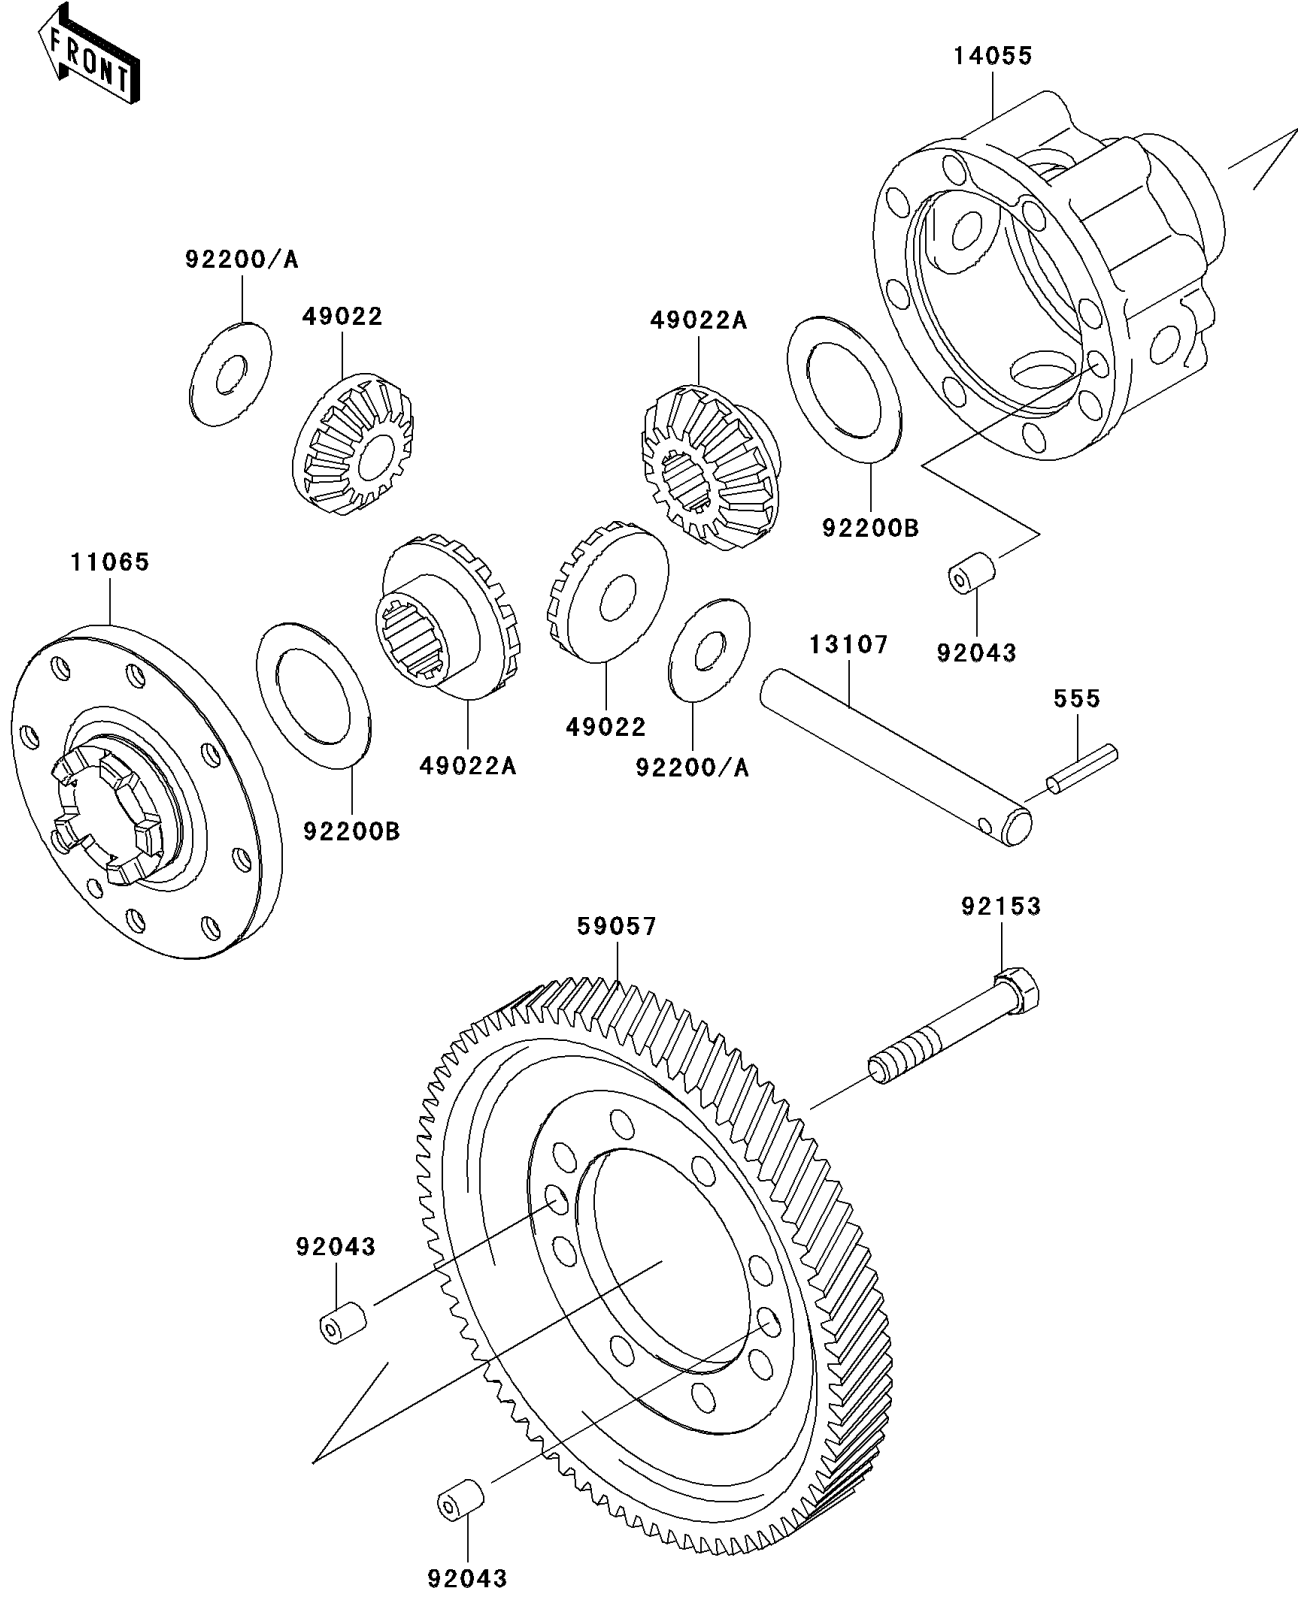

2010 Mule 4010 Trans4x4 Diesel Realtree APG HD PARTS DIAGRA

Differential

E1451

2010 Mule 4010 Trans4x4 Diesel Realtree APG HD PARTS LIST

Differential

ITEM NAME	PART NUMBER	QUANTITY
CAP,GEAR CASE (Ref # 11065)	11065-0033	1
SHAFT (Ref # 13107)	13107-0009	1
CASE-GEAR,DIFFERENTIAL (Ref # 14055)	14055-0003	1
GEAR-BEVEL,10T (Ref # 49022)	49022-1105	2
GEAR-BEVEL,16T (Ref # 49022A)	49022-1117	2
GEAR-HELICAL,DIFFERENTIAL (Ref # 59057)	59057-0002	1
PIN,10X12 (Ref # 92043)	92043-0029	3
BOLT,10X63 (Ref # 92153)	92153-0331	8
WASHER,14.5X38X1.2 (Ref # 92200)	92200-0021	2
WASHER,14.5X38X1.0 (Ref # 92200A)	92200-1044	AR
WASHER,35.5X54X1.0 (Ref # 92200B)	92200-1045	2
PIN-SPRING (Ref # 555)	555A0525	1