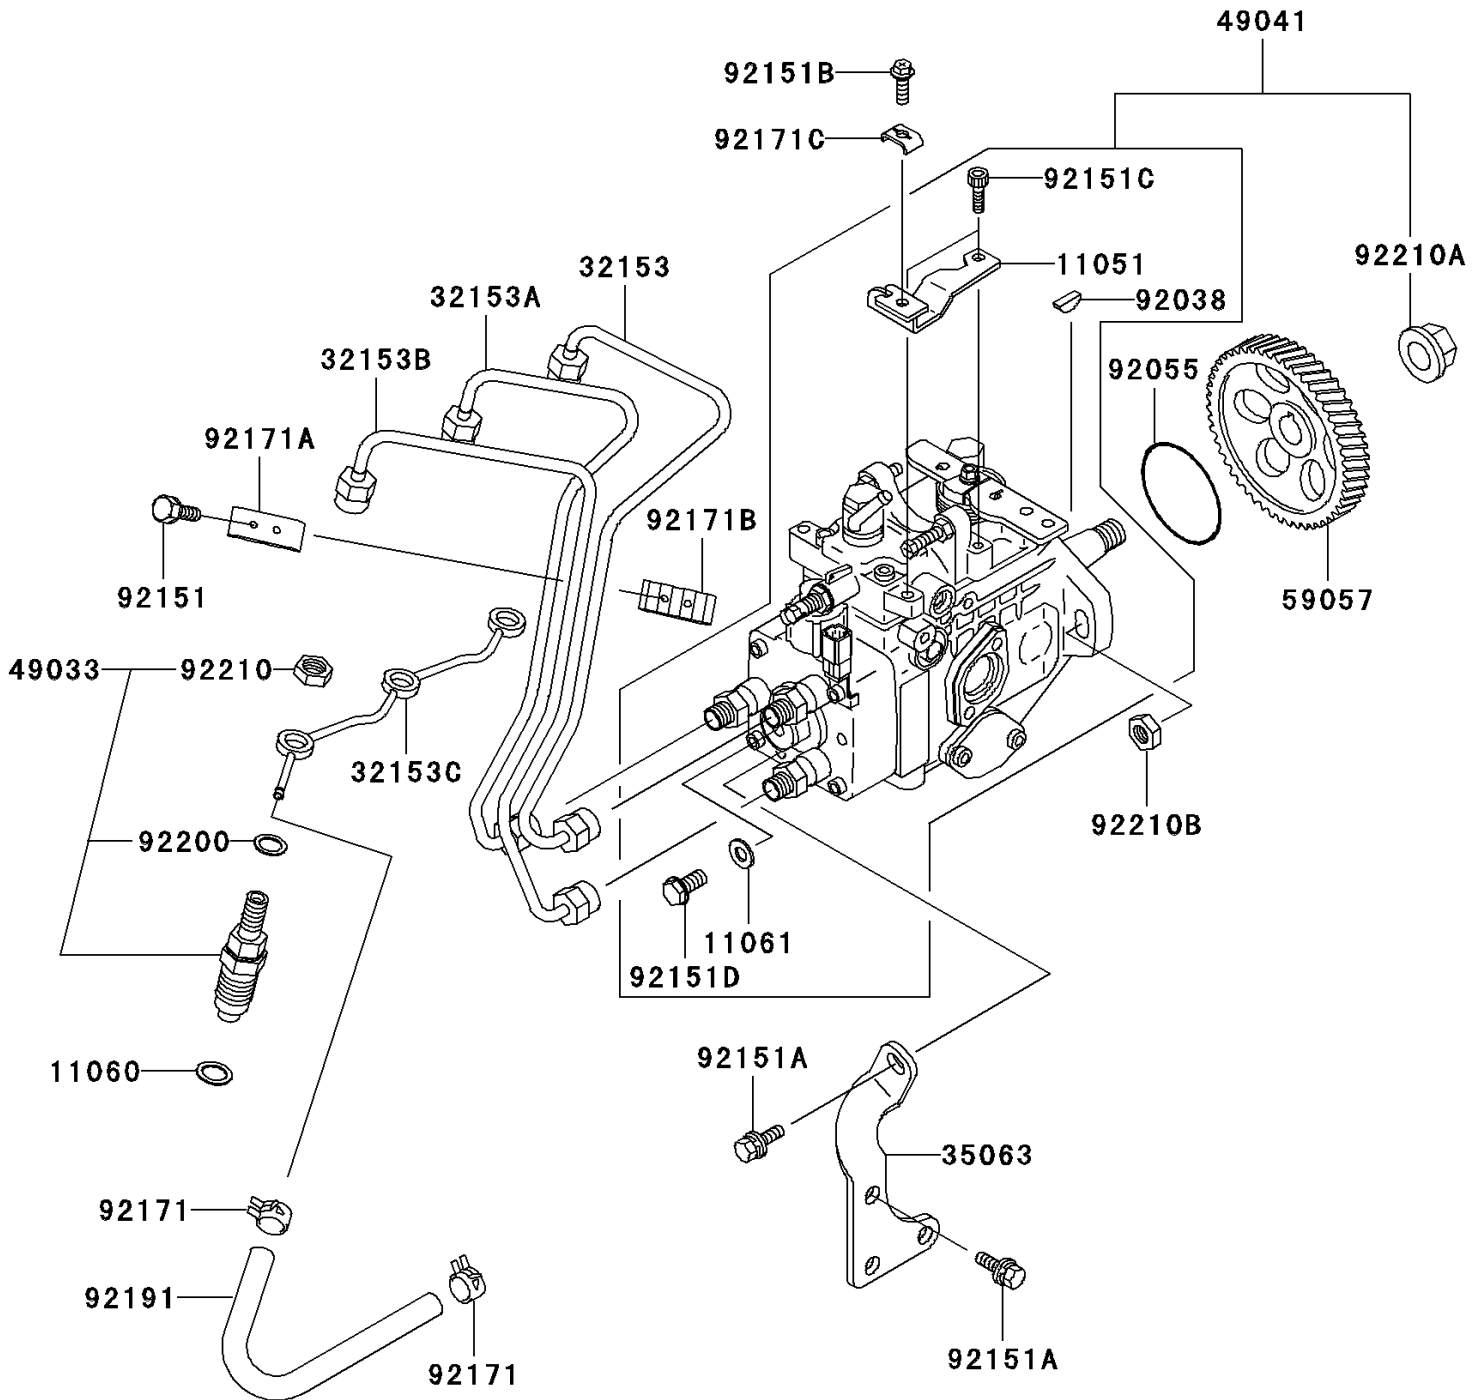

2010 Mule 4010 Trans4x4 Diesel Realtree APG HD PARTS DIAGRA

Fuel Injection

E1530

2010 Mule 4010 Trans4x4 Diesel Realtree APG HD PARTS LIST

Fuel Injection

ITEM NAME	PART NUMBER	QUANTITY
BRACKET,THROTTLE (Ref # 11051)	11051-1570	1
GASKET,INJECTION NOZZLE (Ref # 11060)	11060-1962	3
GASKET,INJECTION PUMP (Ref # 11061)	11061-1052	1
PIPE,RH (Ref # 32153)	32153-1190	1
PIPE,CNT (Ref # 32153A)	32153-1191	1
PIPE,LH (Ref # 32153B)	32153-1192	1
PIPE,NOZZLE LEAKAGE (Ref # 32153C)	32153-1194	1
STAY,INJECTION PUMP (Ref # 35063)	35063-1097	1
NOZZLE-INJECTION (Ref # 49033)	49033-0018	3
PUMP-INJECTION (Ref # 49041)	49041-0001	1
GEAR-HELICAL,INJECTION PUMP (Ref # 59057)	59057-1003	1
KEY (Ref # 92038)	92038-1065	1
RING-O,INJECTION PUMP (Ref # 92055)	92055-1629	1
BOLT,6X20 (Ref # 92151)	92151-1667	2
BOLT,8X20 (Ref # 92151A)	92151-1697	2
BOLT,5X20 (Ref # 92151B)	92151-1698	1
BOLT,SOCKET (Ref # 92151C)	92151-1718	2
BOLT,INJECTION PUMP (Ref # 92151D)	92151-1885	1
CLAMP,TUBE (Ref # 92171)	92171-1165	2
CLAMP,INJECTION PIPE (Ref # 92171A)	92171-1166	1
CLAMP,INJECTION PIPE (Ref # 92171B)	92171-1167	1
CLAMP,THROTTLE (Ref # 92171C)	92171-1168	1
TUBE,FUEL (Ref # 92191)	92191-1450	1
WASHER,INJECTION NOZZLE (Ref # 92200)	92200-1507	3
NUT,INJECTION NOZZLE (Ref # 92210)	92210-1220	3
NUT,14MM (Ref # 92210A)	92210-1221	1
NUT,8MM (Ref # 92210B)	92210-1222	2