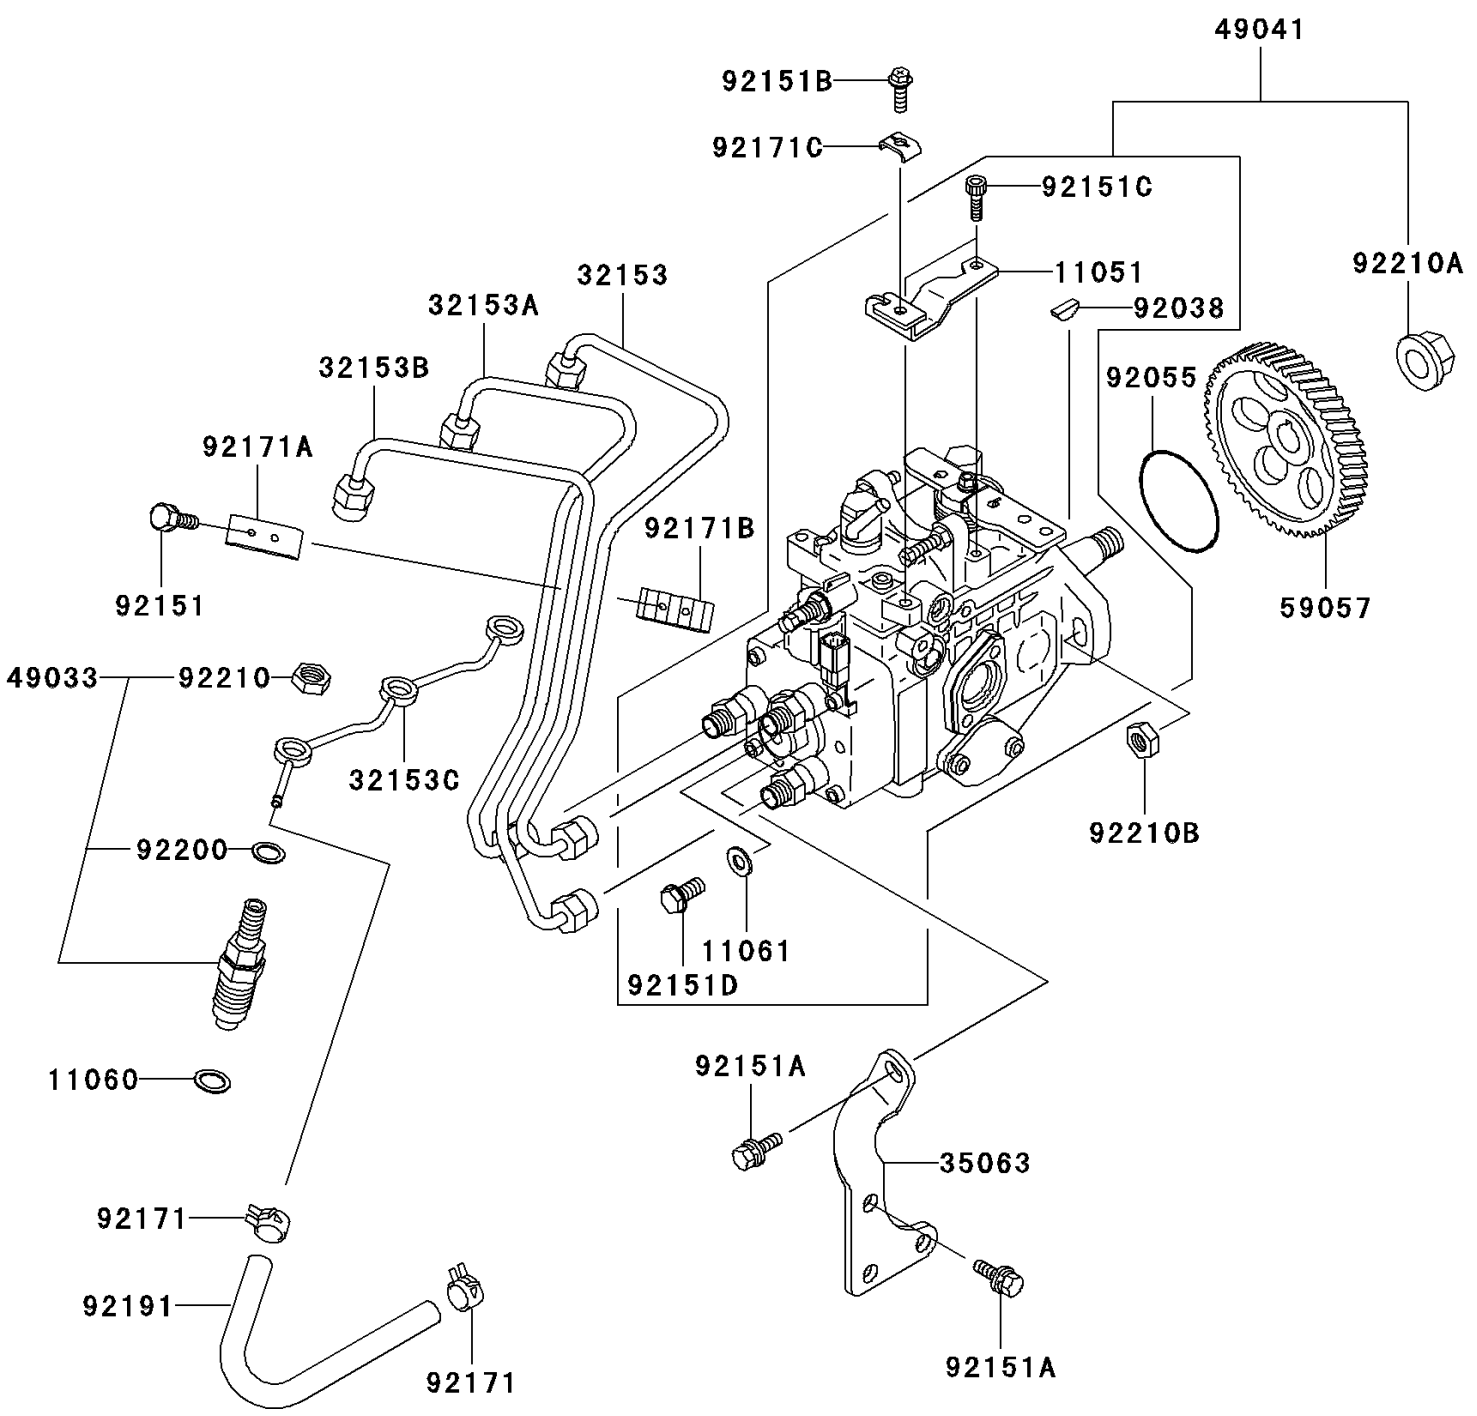

2010 Mule 4010 Trans4x4 Diesel Realtree APG HD PARTS DIAGRA

Fuel Injection

E1530

2010 Mule 4010 Trans4x4 Diesel Realtree APG HD PARTS LIST

Fuel Injection

ITEM NAME	PART NUMBER	QUANTITY
BRACKET,THROTTLE (Ref # 11051)	11051-1570	1
GASKET,INJECTION NOZZLE (Ref # 11060)	11060-1962	3
GASKET,INJECTION PUMP (Ref # 11061)	11061-1052	1
PIPE,RH (Ref # 32153)	32153-1190	1
PIPE,CNT (Ref # 32153A)	32153-1191	1
PIPE,LH (Ref # 32153B)	32153-1192	1
PIPE,NOZZLE LEAKAGE (Ref # 32153C)	32153-1194	1
STAY,INJECTION PUMP (Ref # 35063)	35063-1097	1
NOZZLE-INJECTION (Ref # 49033)	49033-0018	3
PUMP-INJECTION (Ref # 49041)	49041-0001	1
GEAR-HELICAL,INJECTION PUMP (Ref # 59057)	59057-1003	1
KEY (Ref # 92038)	92038-1065	1
RING-O,INJECTION PUMP (Ref # 92055)	92055-1629	1
BOLT,6X20 (Ref # 92151)	92151-1667	2
BOLT,8X20 (Ref # 92151A)	92151-1697	2
BOLT,5X20 (Ref # 92151B)	92151-1698	1
BOLT,SOCKET (Ref # 92151C)	92151-1718	2
BOLT,INJECTION PUMP (Ref # 92151D)	92151-1885	1
CLAMP,TUBE (Ref # 92171)	92171-1165	2
CLAMP,INJECTION PIPE (Ref # 92171A)	92171-1166	1
CLAMP,INJECTION PIPE (Ref # 92171B)	92171-1167	1
CLAMP,THROTTLE (Ref # 92171C)	92171-1168	1
TUBE,FUEL (Ref # 92191)	92191-1450	1
WASHER,INJECTION NOZZLE (Ref # 92200)	92200-1507	3
NUT,INJECTION NOZZLE (Ref # 92210)	92210-1220	3
NUT,14MM (Ref # 92210A)	92210-1221	1
NUT,8MM (Ref # 92210B)	92210-1222	2