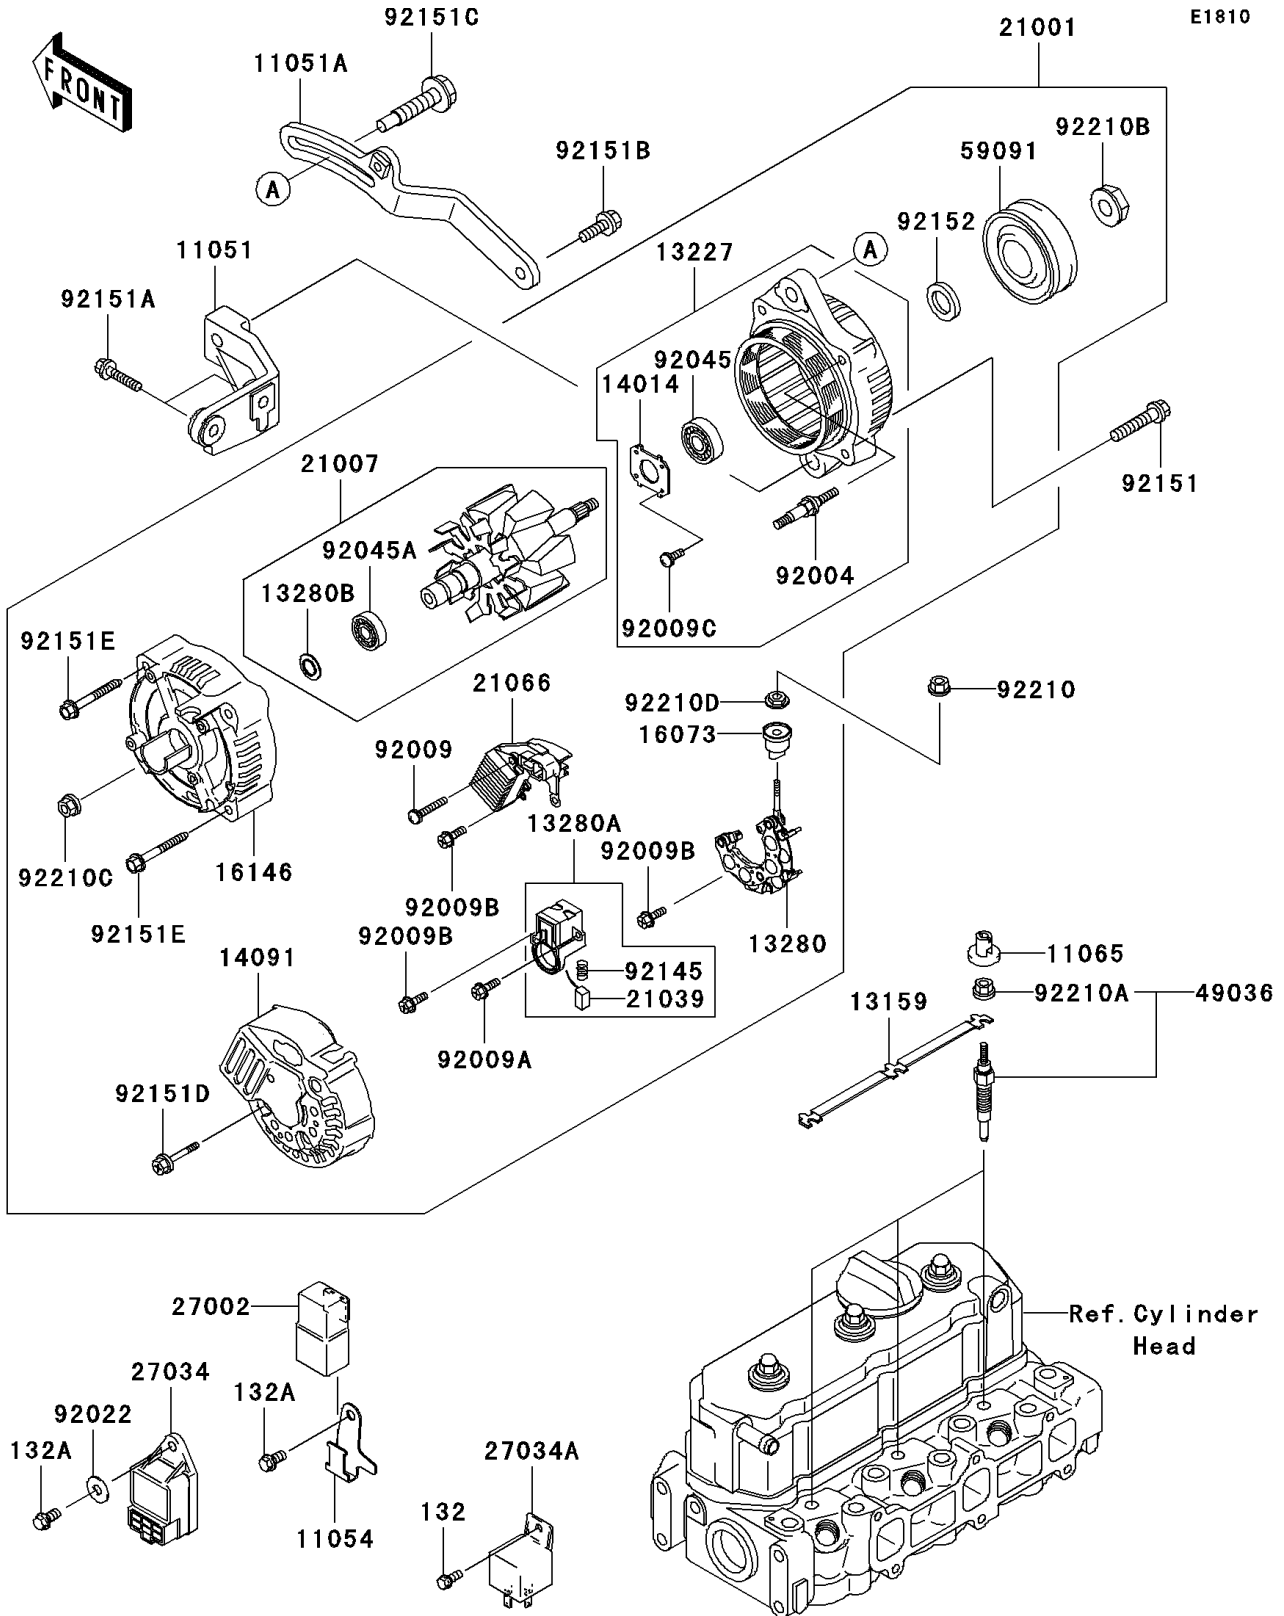

2010 Mule 4010 Trans4x4 Diesel Realtree APG HD PARTS DIAGRA

Generator

2010 Mule 4010 Trans4x4 Diesel Realtree APG HD PARTS LIST

Generator

ITEM NAME	PART NUMBER	QUANTITY
BRACKET,LWR (Ref # 11051)	11051-1568	1
BRACKET,UPP (Ref # 11051A)	11051-1569	1
BRACKET (Ref # 11054)	11054-7512	1
CAP,GLOW (Ref # 11065)	11065-1150	3
CONNECTOR (Ref # 13159)	13159-1066	1
HOUSING,ALTERNATOR (Ref # 13227)	13227-1139	1
HOLDER,RECTIFIER (Ref # 13280)	13280-1173	1
HOLDER,ALTERNATOR BRUSH (Ref # 13280A)	13280-1174	1
HOLDER,BEARING (Ref # 13280B)	13280-1175	1
PLATE-POSITION (Ref # 14014)	14014-1149	1
COVER,REAR END (Ref # 14091)	14091-1207	1
INSULATOR (Ref # 16073)	16073-1122	1
COVER-ASSY,RECTIFIER (Ref # 16146)	16146-1214	1
GENERATOR (Ref # 21001)	21001-1176	1
ROTOR,ALTERNATOR (Ref # 21007)	21007-1368	1
BRUSH (Ref # 21039)	21039-1068	2
REGULATOR-VOLTAGE (Ref # 21066)	21066-1122	1
RELAY-ASSY (Ref # 27002)	27002-1086	1
RELAY,HEATING TIMER (Ref # 27034)	27034-0003	1
RELAY,GLOW (Ref # 27034A)	27034-1066	1
PLUG-GLOW (Ref # 49036)	49036-0001	3
PULLEY,ALTERNATOR (Ref # 59091)	59091-1106	1
STUD,ALTERNATOR HOUSING (Ref # 92004)	92004-1273	2
SCREW (Ref # 92009)	92009-1921	2
SCREW (Ref # 92009A)	92009-1922	1
SCREW (Ref # 92009B)	92009-1923	6
SCREW,POSITION PLATE (Ref # 92009C)	92009-1924	4
WASHER,7X18X1.2 (Ref # 92022)	92022-1545	1
BEARING-BALL,373 (Ref # 92045)	92045-1398	1