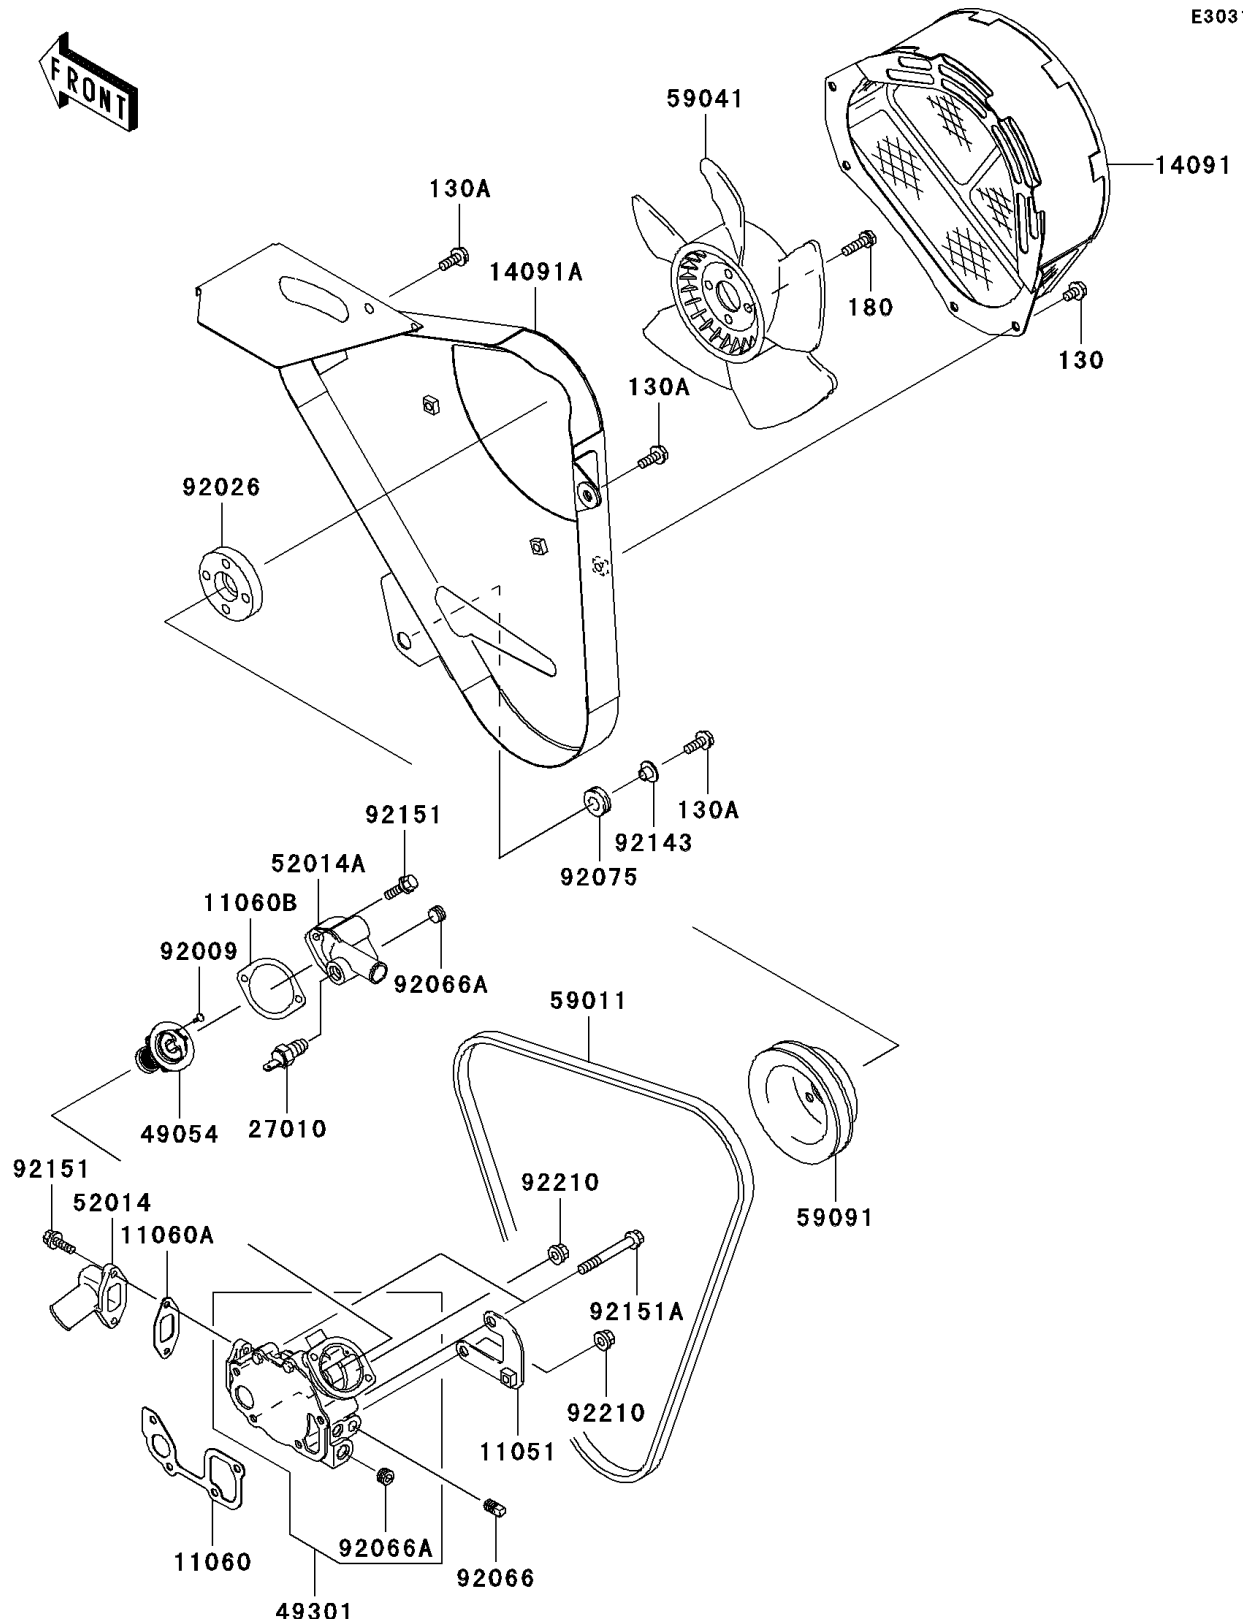

# 2010 Mule 4010 Trans4x4 Diesel Realtree APG HD PARTS DIAGRA

Water Pump

E3031

# 2010 Mule 4010 Trans4x4 Diesel Realtree APG HD PARTS LIST

Water Pump

ITEM NAME	PART NUMBER	QUANTITY
-----------	-------------	----------