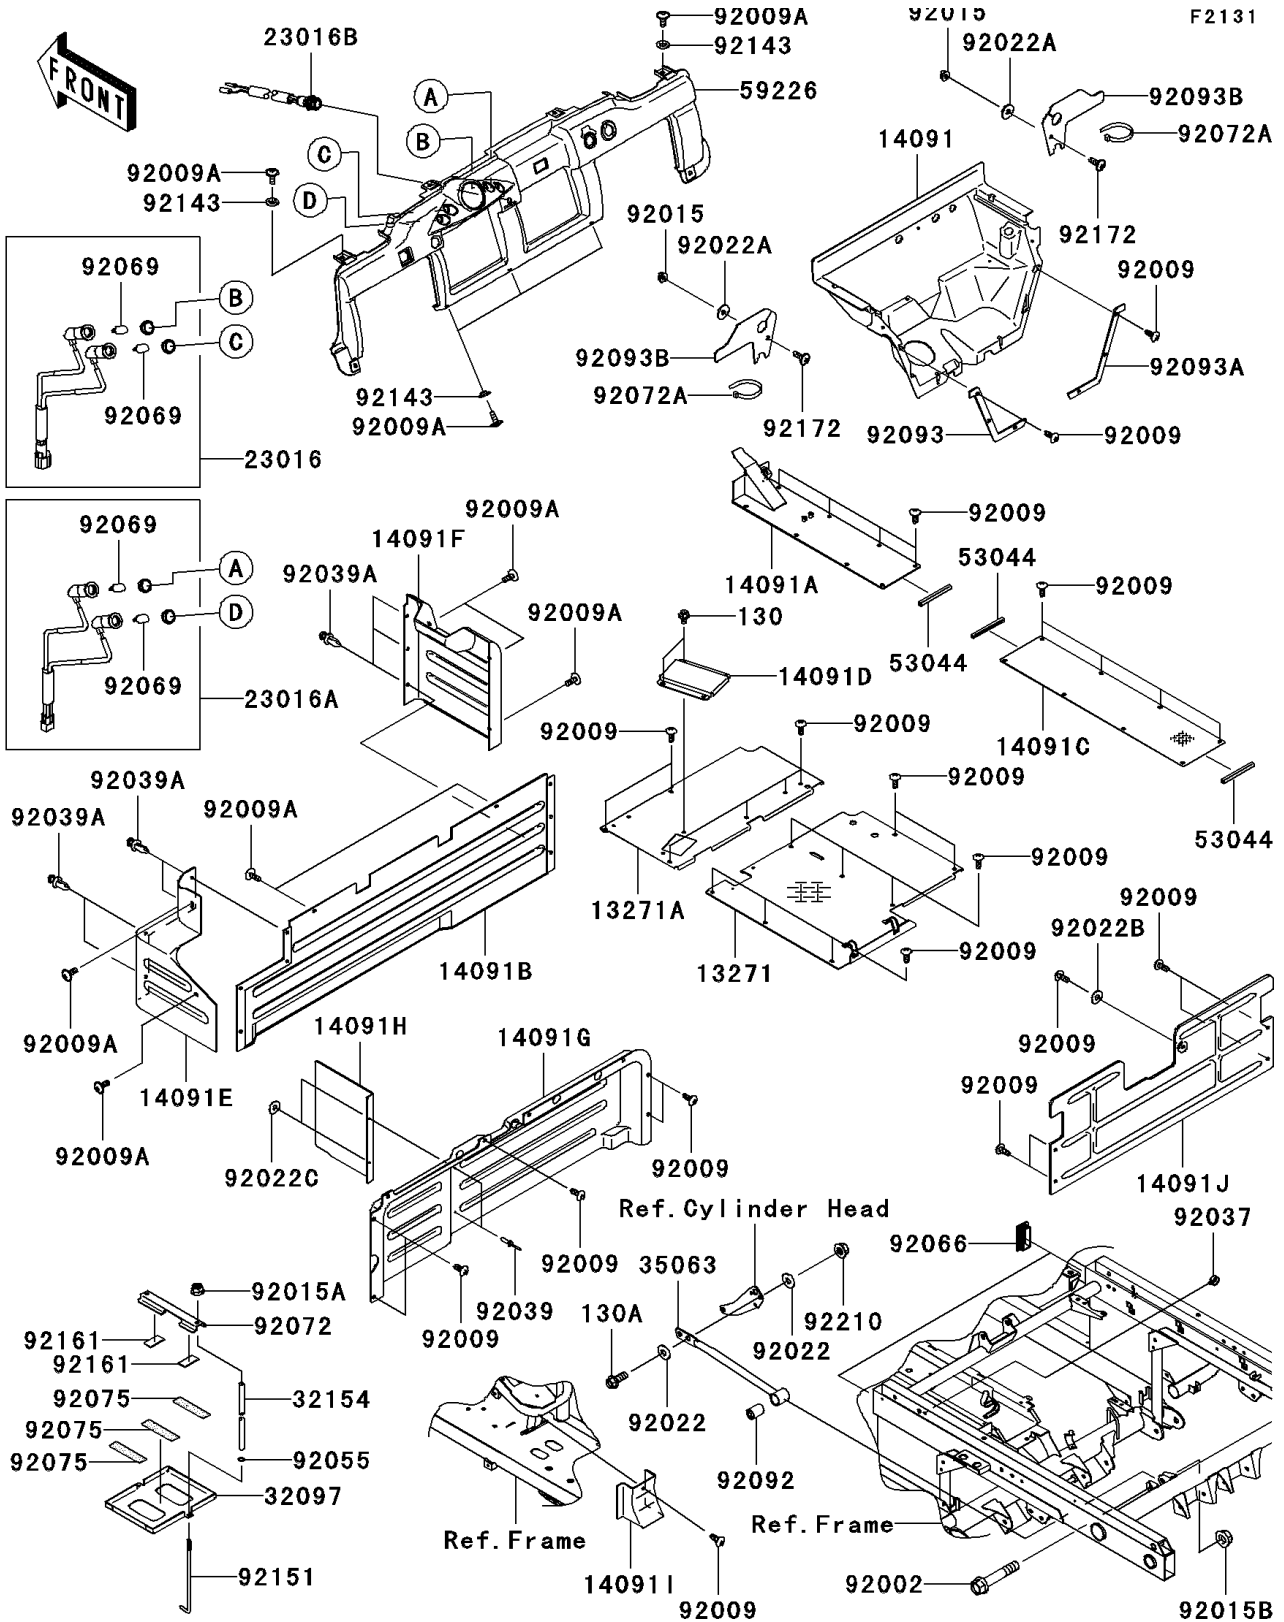

2010 Mule 4010 Trans4x4 Diesel Realtree APG HD PARTS DIAGRAM

Frame Fittings

2010 Mule 4010 Trans4x4 Diesel Realtree APG HD PARTS LIST

Frame Fittings

ITEM NAME	PART NUMBER	QUANTITY
PLATE,FLOOR,RH (Ref # 13271)	13271-7602	1
PLATE,FLOOR,RH (Ref # 13271A)	13271-7606	1
COVER,FLOOR (Ref # 14091)	14091-1378	1
COVER,FLOOR,CNT,FR (Ref # 14091A)	14091-1692	1
COVER,FRONT SEAT,CNT (Ref # 14091B)	14091-7531	1
COVER,FLOOR,CNT,RR (Ref # 14091C)	14091-7535	1
COVER (Ref # 14091D)	14091-7536	1
COVER,FRONT SEAT,LH (Ref # 14091E)	14091-7541	1
COVER,FRONT SEAT,RH (Ref # 14091F)	14091-7542	1
COVER,FRONT SEAT,RR,LWR (Ref # 14091G)	14091-7549	1
COVER,FUEL TANK (Ref # 14091H)	14091-7550	1
COVER,PARKING CABLE (Ref # 14091I)	14091-7551	1
COVER,REAR SEAT,LWR (Ref # 14091J)	14091-7558	1
LAMP-ASSY,PARKING&WATER TEMP (Ref # 23016)	23016-0035	1
LAMP-ASSY,OIL PRESSURE&GROW (Ref # 23016A)	23016-0037	1
LAMP-ASSY,LED (Ref # 23016B)	23016-7501	1
CASE-BATTERY (Ref # 32097)	32097-1200	1
PIPE,12.7X15.18X199.5 (Ref # 32154)	32154-7613	2
STAY (Ref # 35063)	35063-1107	1
TRIM,L=111 (Ref # 53044)	53044-7502	3
PANEL-CONTROL,CAMOUFLAGE (Ref # 59226)	59226-0015-16P	1
BOLT,ROD,12MM (Ref # 92002)	92002-1757	1
SCREW,TAPPING,6X16 (Ref # 92009)	92009-1166	50
SCREW,6X16 (Ref # 92009A)	92009-1621	12
NUT,FLANGED,6MM,BLACK (Ref # 92015)	92015-1233	2
NUT,FLANGED,8MM (Ref # 92015A)	92015-1406	2
NUT,12MM (Ref # 92015B)	92015-1706	1
WASHER,8.5X20X1.6,BLACK (Ref # 92022)	92022-1317	4
WASHER,6.5X20X1.6,BLACK (Ref # 92022A)	92022-1346	2