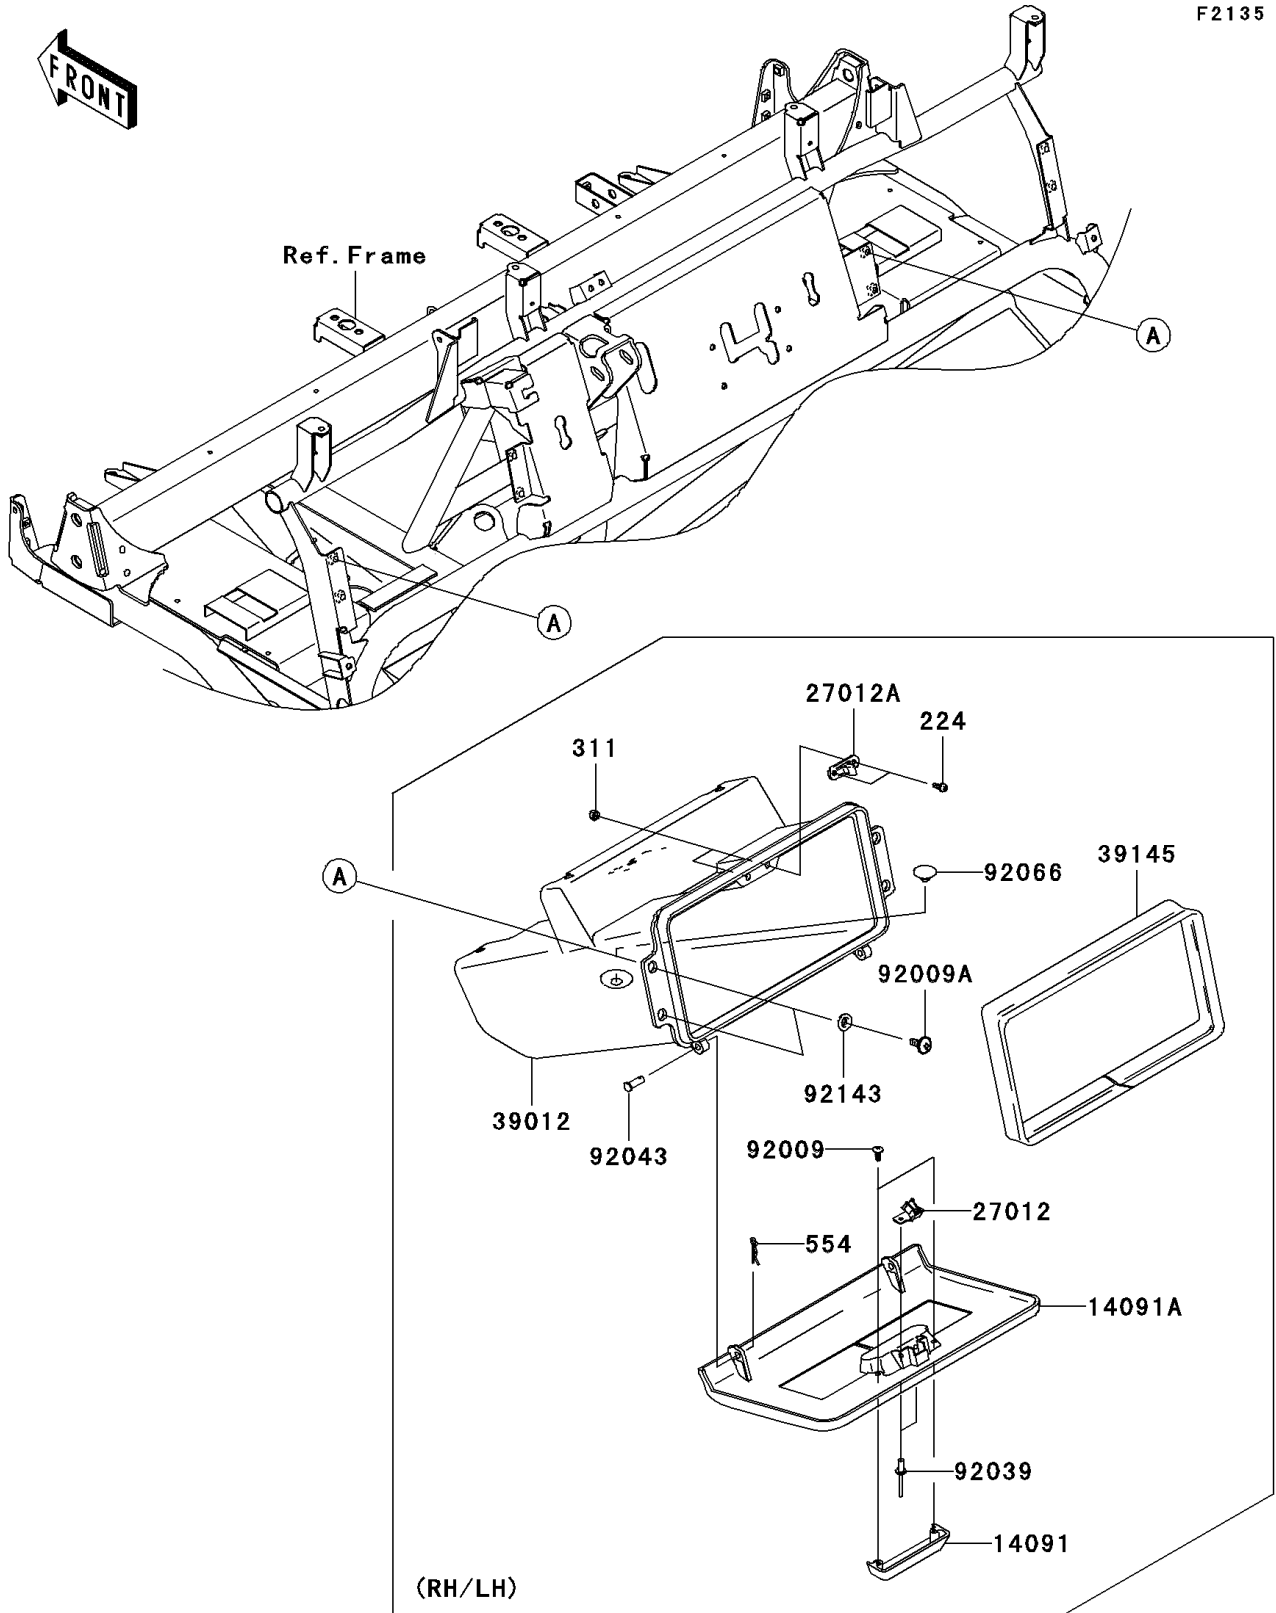

2010 Mule 4010 Trans4x4 Diesel Realtree APG HD PARTS DIAGRA

Front Box

F2135

2010 Mule 4010 Trans4x4 Diesel Realtree APG HD PARTS LIST

Front Box

ITEM NAME	PART NUMBER	QUANTITY
COVER,STORAGE GRIP,S.M.BROWN (Ref # 14091)	14091-1659-275	2
COVER,CONTROL PANEL,CAMOUFLAGE (Ref # 14091A)	14091-1660-16P	2
HOOK (Ref # 27012)	27012-1607	2
HOOK (Ref # 27012A)	27012-1612	2
CASE-STORAGE,RH,S.M.BROWN (Ref # 39012)	39012-1061-275	2
TRIM-SEAL,L=774 (Ref # 39145)	39145-1130	2
SCREW,TAPPING,4X12 (Ref # 92009)	92009-1444	4
SCREW,6X16 (Ref # 92009A)	92009-1621	8
RIVET (Ref # 92039)	92039-1041	4
PIN,6X14.5 (Ref # 92043)	92043-125	4
PLUG (Ref # 92066)	92066-1485	2
COLLAR (Ref # 92143)	92143-1087	8
SCREW-PAN-WP-CROS,4X12 (Ref # 224)	224AB0412	4
NUT-HEX (Ref # 311)	311AB0400	4
PIN-SNAP (Ref # 554)	554DA0600	4