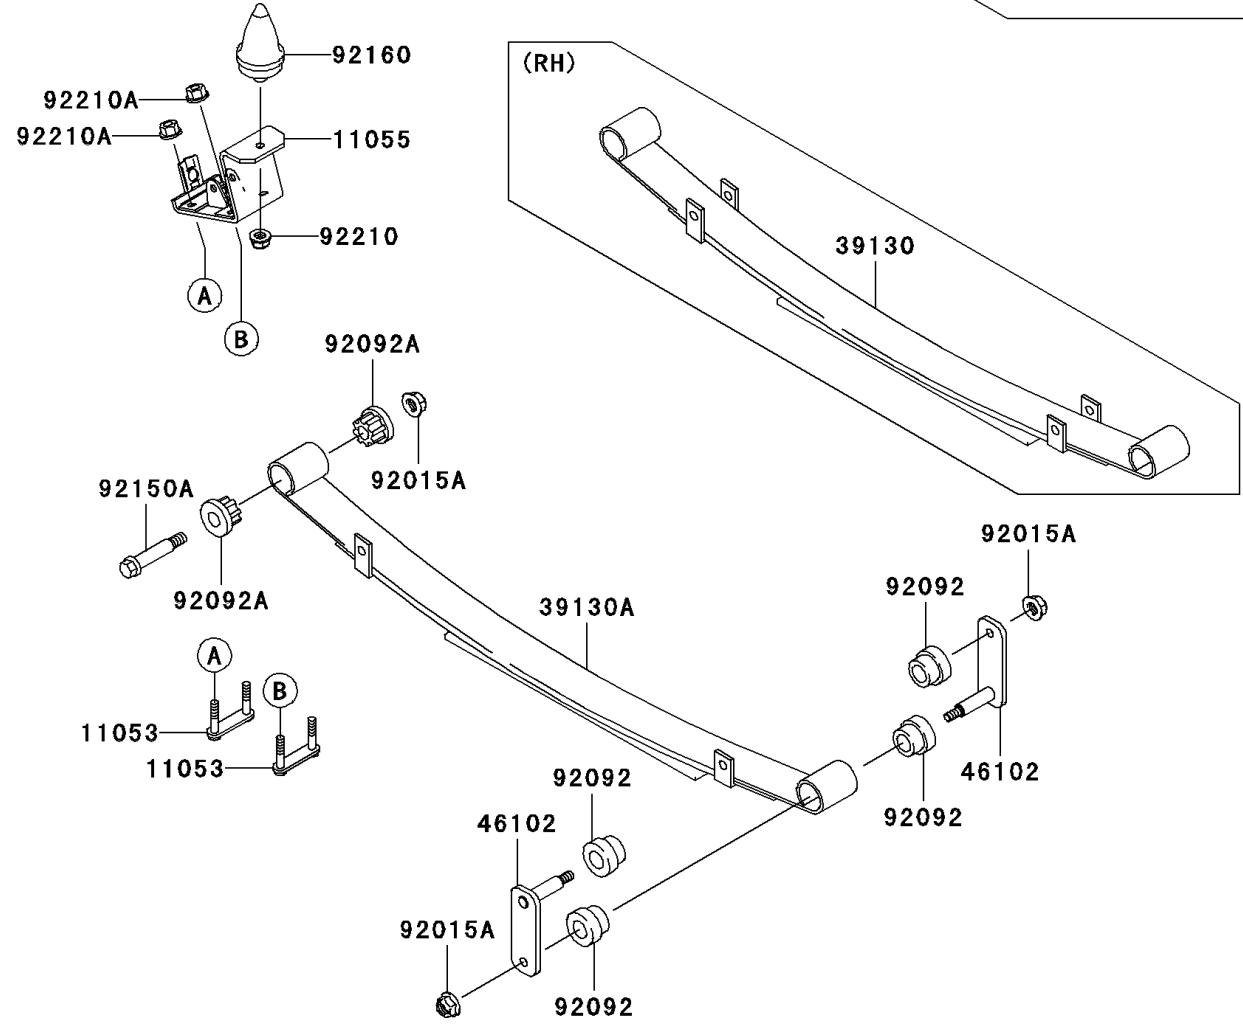

2010 Mule 4010 Trans4x4 Diesel Realtree APG HD PARTS DIAGRA

Rear Suspension

F2153

2010 Mule 4010 Trans4x4 Diesel Realtree APG HD PARTS LIST

Rear Suspension

ITEM NAME	PART NUMBER	QUANTITY
-----------	-------------	----------