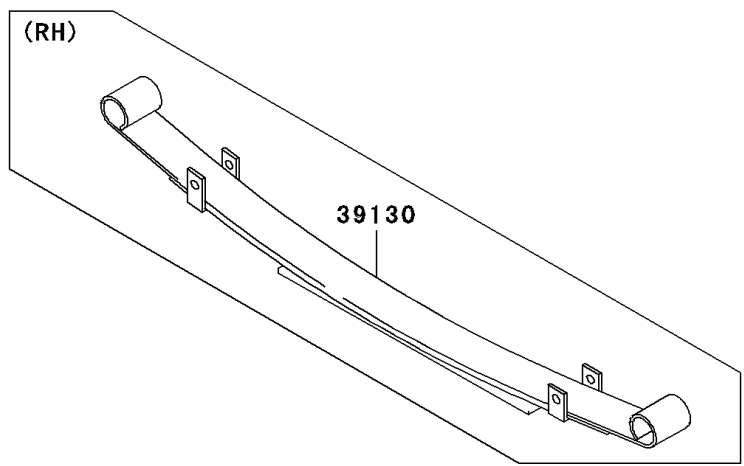

2010 Mule 4010 Trans4x4 Diesel Realtree APG HD PARTS DIAGRA

Rear Suspension

F2153

2010 Mule 4010 Trans4x4 Diesel Realtree APG HD PARTS LIST

Rear Suspension

ITEM NAME	PART NUMBER	QUANTITY
-----------	-------------	----------