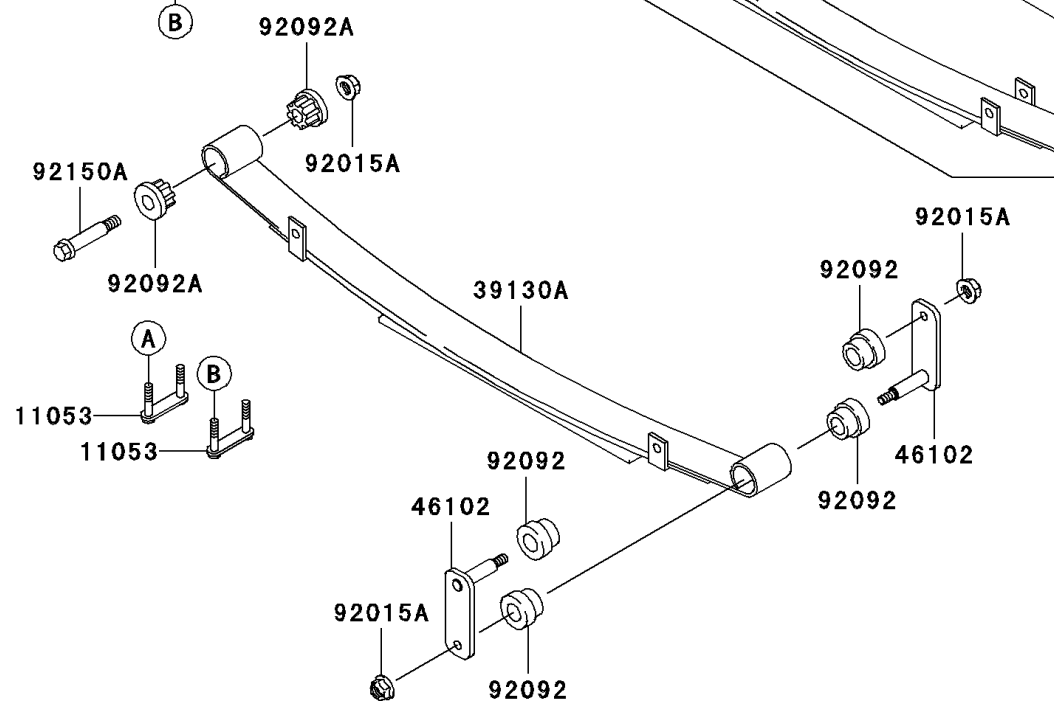

2010 Mule 4010 Trans4x4 Diesel Realtree APG HD PARTS DIAGRA

Rear Suspension

F2153

2010 Mule 4010 Trans4x4 Diesel Realtree APG HD PARTS LIST

Rear Suspension

ITEM NAME	PART NUMBER	QUANTITY
-----------	-------------	----------