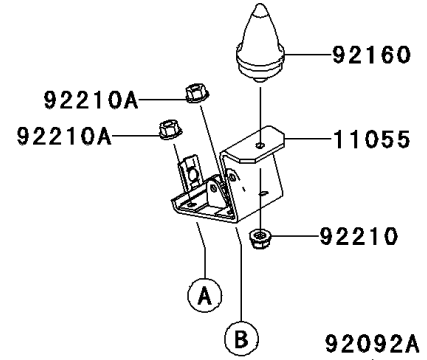

2010 Mule 4010 Trans4x4 Diesel Realtree APG HD PARTS DIAGRA

Rear Suspension

F2153

2010 Mule 4010 Trans4x4 Diesel Realtree APG HD PARTS LIST

Rear Suspension

ITEM NAME	PART NUMBER	QUANTITY
-----------	-------------	----------