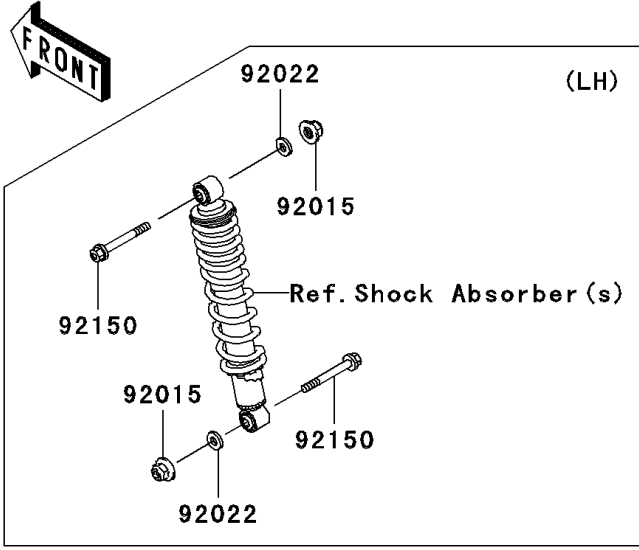

2010 Mule 4010 Trans4x4 Diesel Realtree APG HD PARTS DIAGRA

Rear Suspension

F2153

2010 Mule 4010 Trans4x4 Diesel Realtree APG HD PARTS LIST

Rear Suspension

ITEM NAME	PART NUMBER	QUANTITY
-----------	-------------	----------