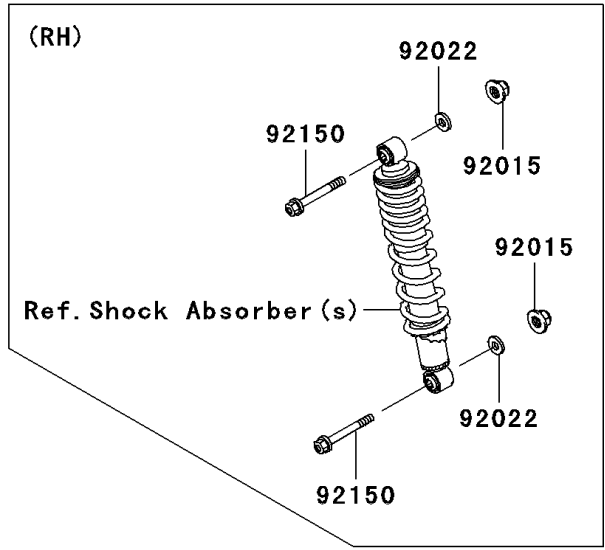

2010 Mule 4010 Trans4x4 Diesel Realtree APG HD PARTS DIAGRA

Rear Suspension

F2153

2010 Mule 4010 Trans4x4 Diesel Realtree APG HD PARTS LIST

Rear Suspension

ITEM NAME	PART NUMBER	QUANTITY
-----------	-------------	----------