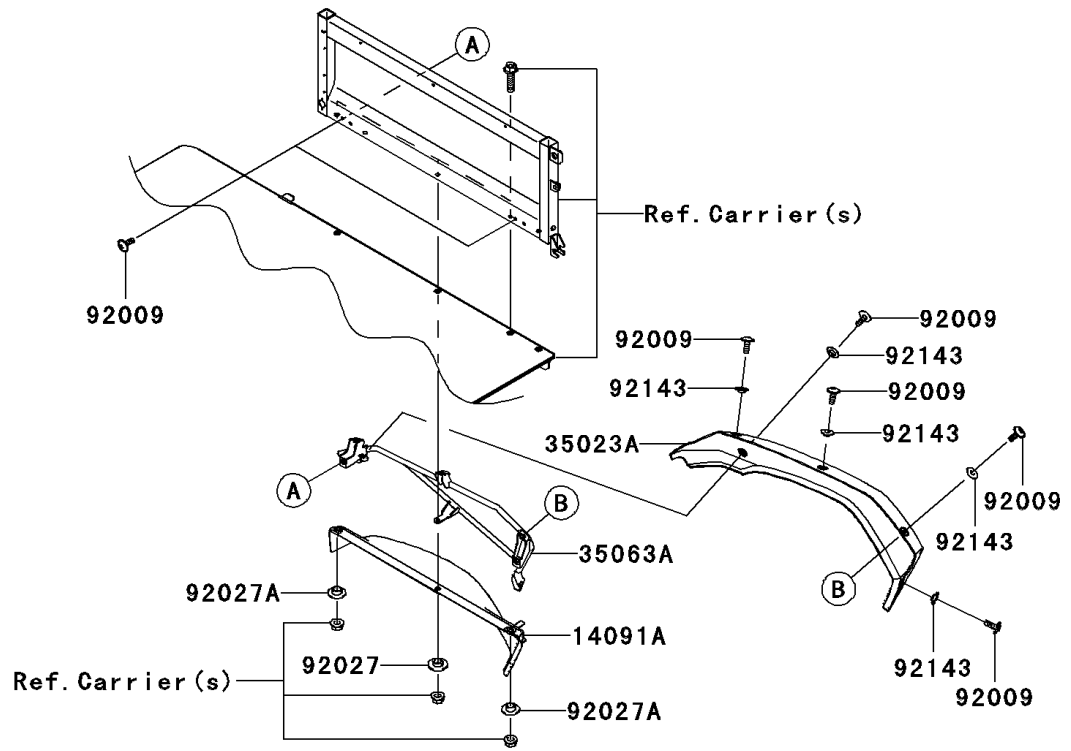

2010 Mule 4010 Trans4x4 Diesel Realtree APG HD PARTS DIAGRA

Rear Fender(s)

F2172

2010 Mule 4010 Trans4x4 Diesel Realtree APG HD PARTS LIST

Rear Fender(s)

ITEM NAME	PART NUMBER	QUANTITY
COVER,FENDER,INSIDE,RR,LH (Ref # 14091)	14091-1634	1
COVER,FENDER,INSIDE,RR,RH (Ref # 14091A)	14091-1635	1
FENDER-REAR,LH,F.BLACK (Ref # 35023)	35023-0121-6Z	1
FENDER-REAR,RH,F.BLACK (Ref # 35023A)	35023-0122-6Z	1
STAY,RR,LH (Ref # 35063)	35063-0449	1
STAY,RR,RH (Ref # 35063A)	35063-0450	1
SCREW,6X16 (Ref # 92009)	92009-1621	14
COLLAR (Ref # 92027)	92027-1354	2
COLLAR (Ref # 92027A)	92027-1908	4
COLLAR (Ref # 92143)	92143-1087	10