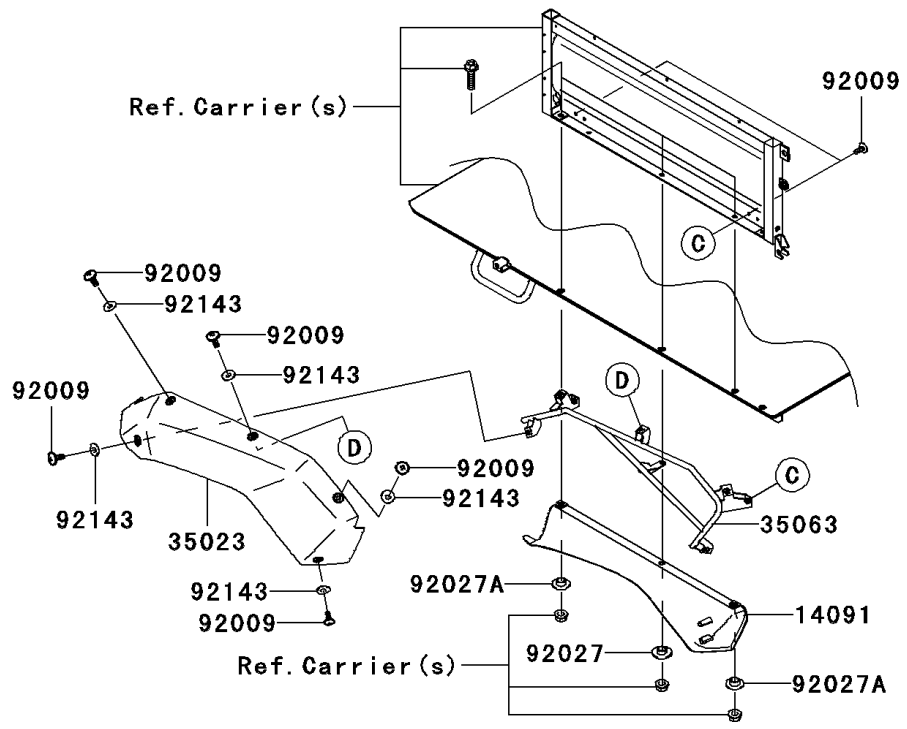

2010 Mule 4010 Trans4x4 Diesel Realtree APG HD PARTS DIAGRA

Rear Fender(s)

F2172

2010 Mule 4010 Trans4x4 Diesel Realtree APG HD PARTS LIST

Rear Fender(s)

ITEM NAME	PART NUMBER	QUANTITY
COVER,FENDER,INSIDE,RR,LH (Ref # 14091)	14091-1634	1
COVER,FENDER,INSIDE,RR,RH (Ref # 14091A)	14091-1635	1
FENDER-REAR,LH,F.BLACK (Ref # 35023)	35023-0121-6Z	1
FENDER-REAR,RH,F.BLACK (Ref # 35023A)	35023-0122-6Z	1
STAY,RR,LH (Ref # 35063)	35063-0449	1
STAY,RR,RH (Ref # 35063A)	35063-0450	1
SCREW,6X16 (Ref # 92009)	92009-1621	14
COLLAR (Ref # 92027)	92027-1354	2
COLLAR (Ref # 92027A)	92027-1908	4
COLLAR (Ref # 92143)	92143-1087	10