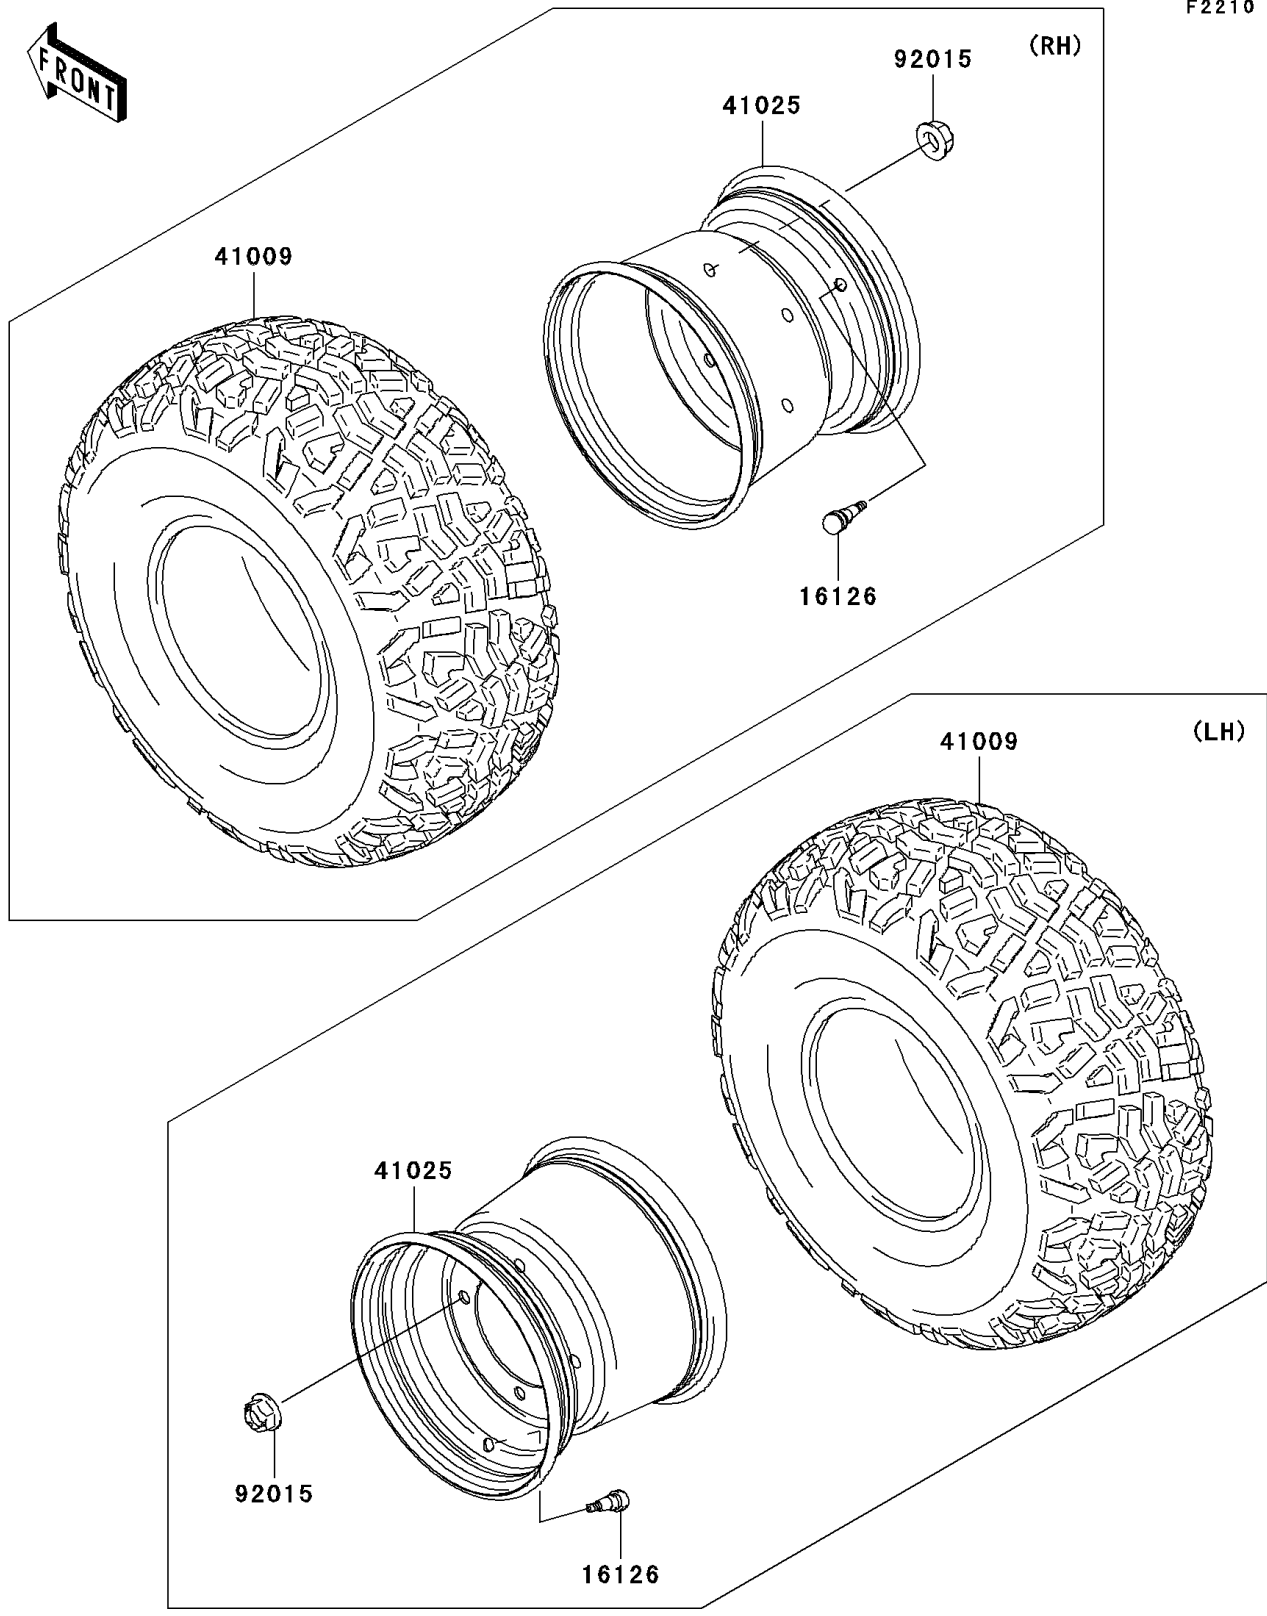

2010 Mule 4010 Trans4x4 Diesel Realtree APG HD PARTS DIAGRA

Wheels/Tires

F2210

2010 Mule 4010 Trans4x4 Diesel Realtree APG HD PARTS LIST

Wheels/Tires

ITEM NAME	PART NUMBER	QUANTITY
VALVE (Ref # 16126)	16126-4001	4
TIRE,23X11.00-10 4PR,KT869(D) (Ref # 41009)	41009-0261	4
RIM,10X8.5AT,F.S.BLACK (Ref # 41025)	41025-7504-397	4
NUT,12MM (Ref # 92015)	92015-1706	16