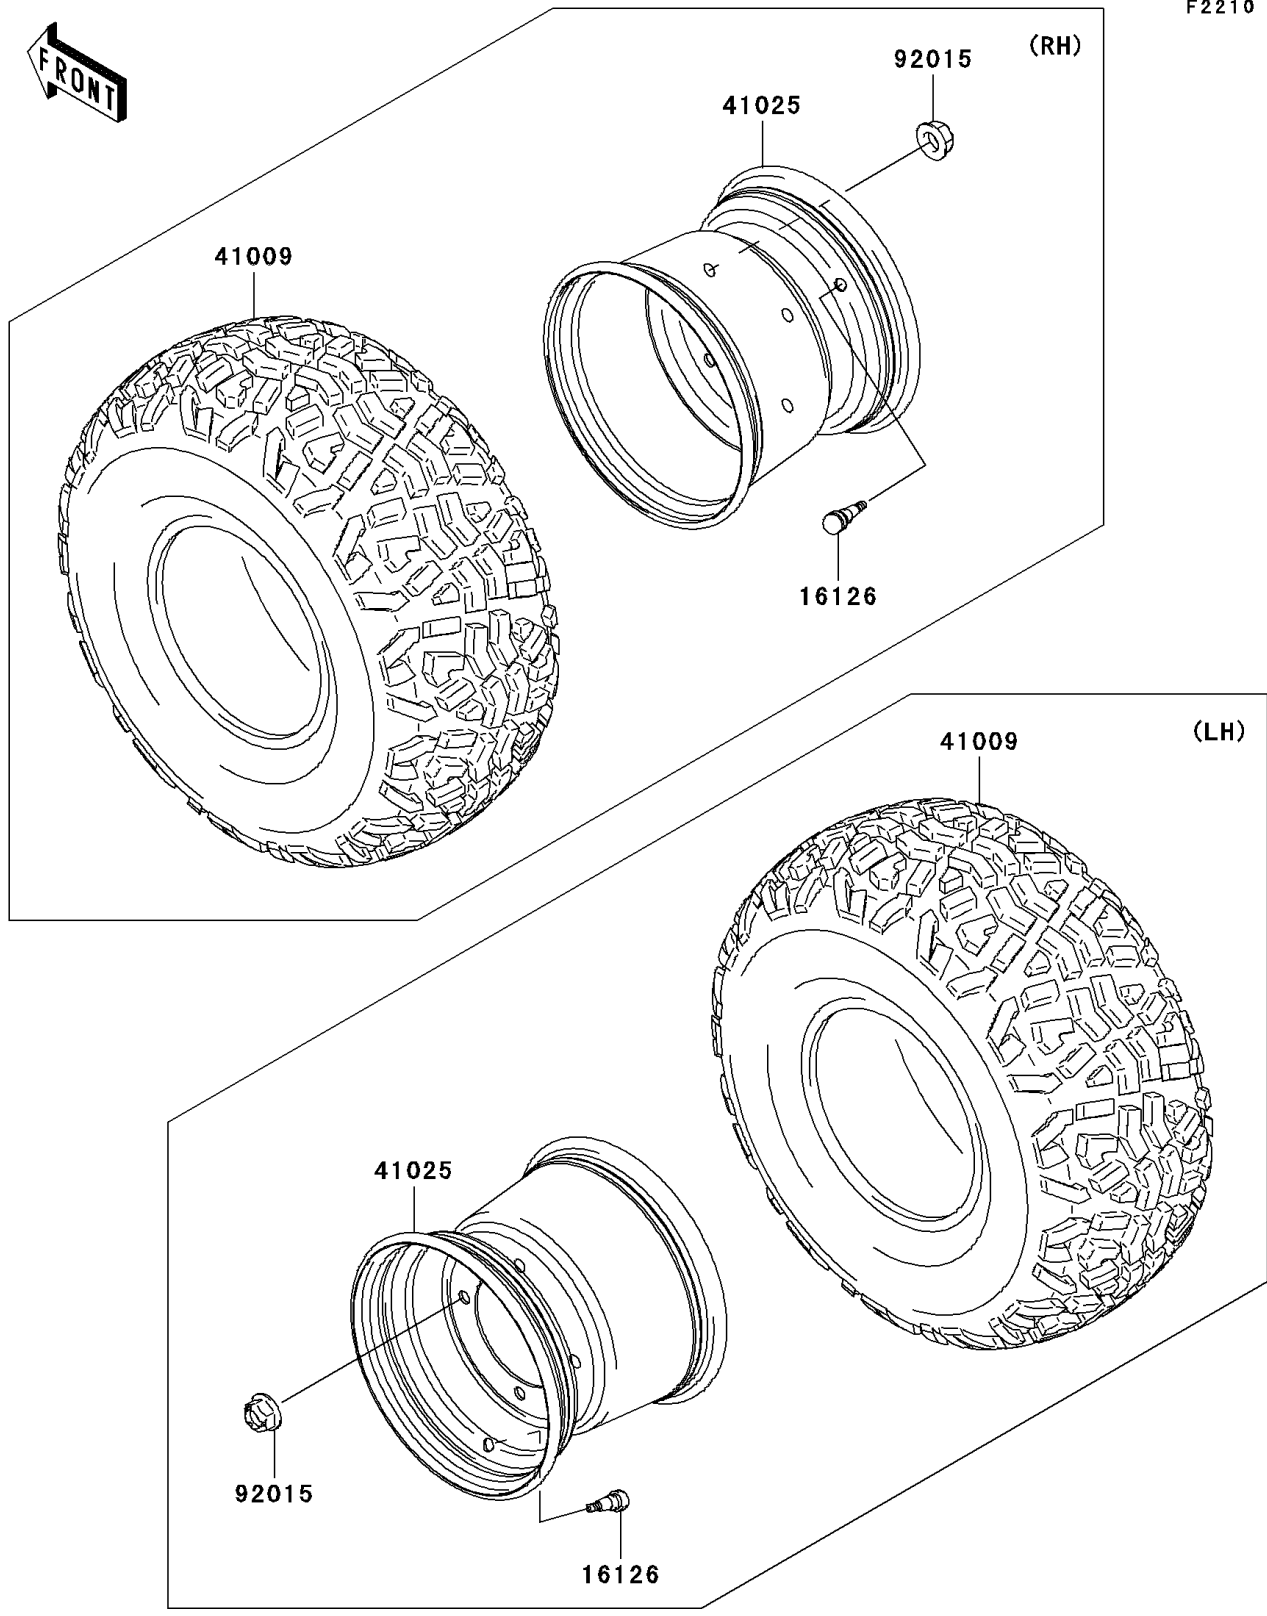

2010 Mule 4010 Trans4x4 Diesel Realtree APG HD PARTS DIAGRA

Wheels/Tires

F2210

2010 Mule 4010 Trans4x4 Diesel Realtree APG HD PARTS LIST

Wheels/Tires

ITEM NAME	PART NUMBER	QUANTITY
-----------	-------------	----------