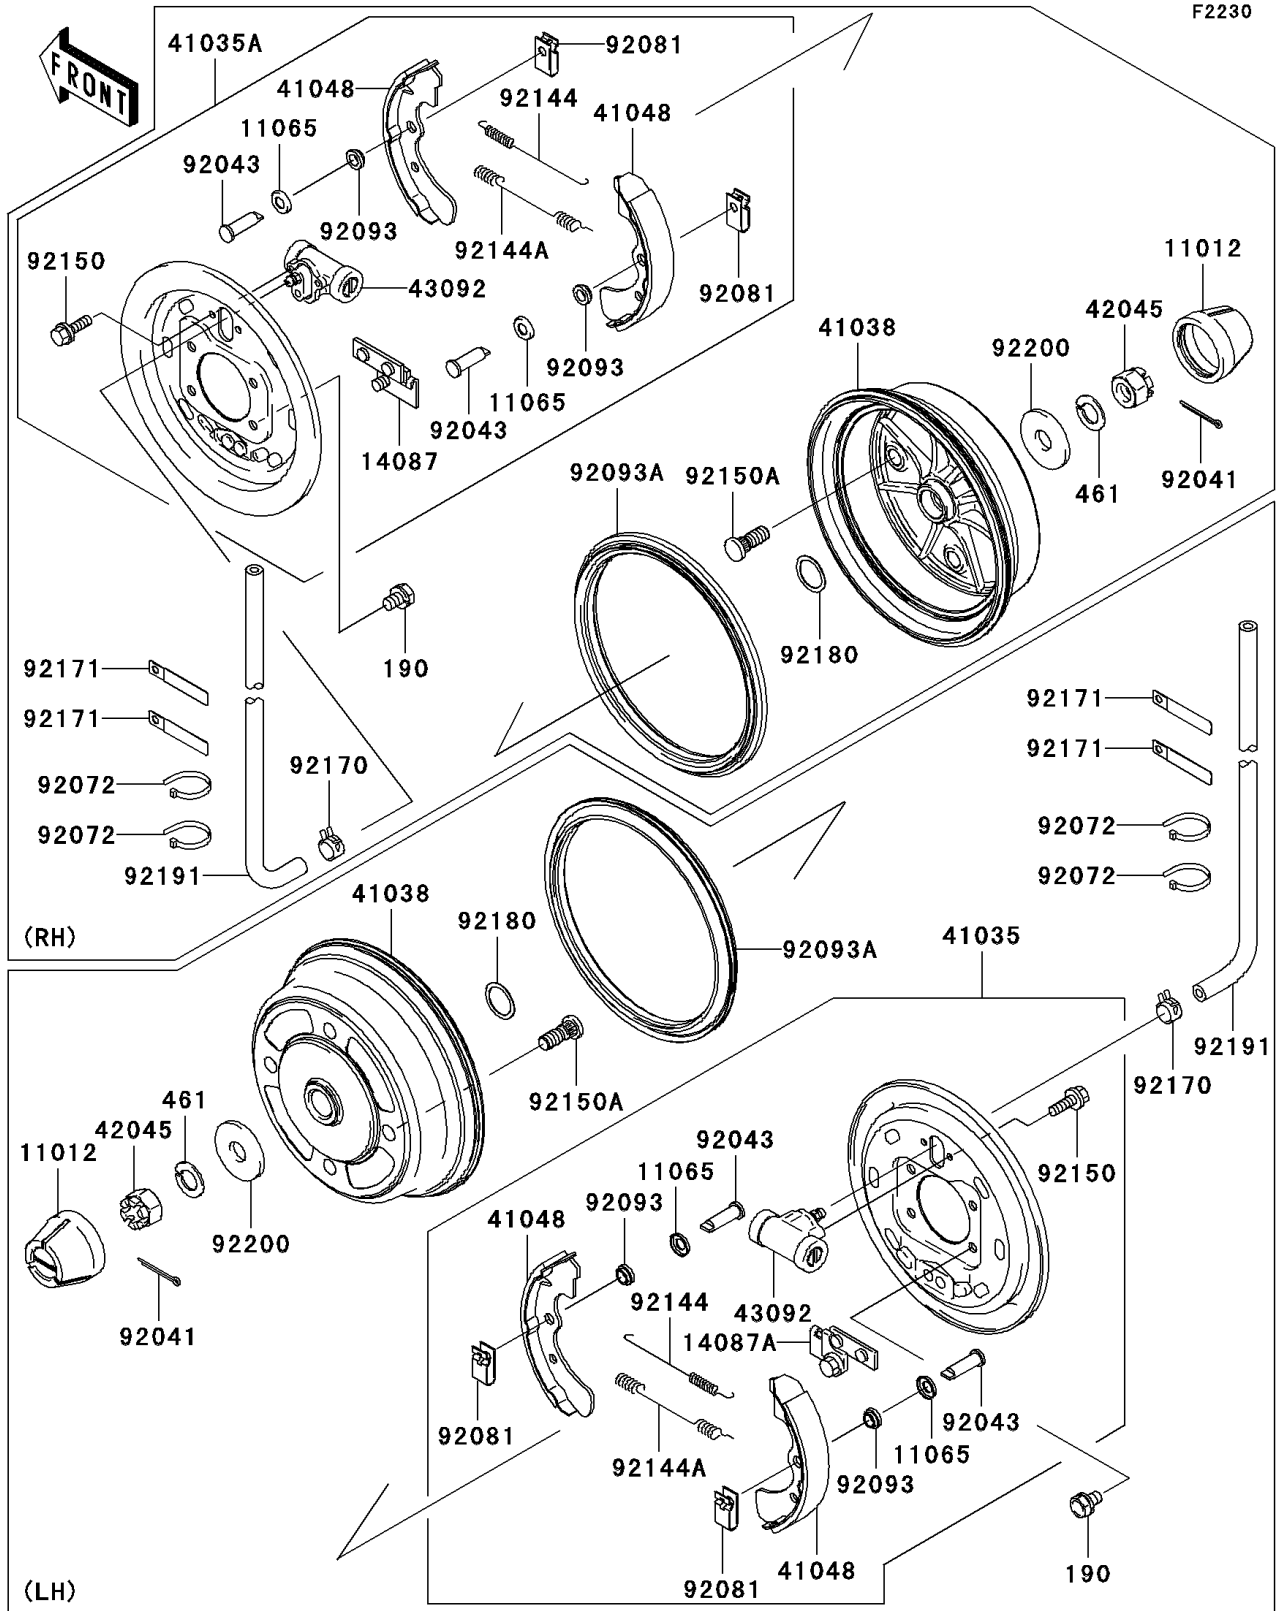

# 2010 Mule 4010 Trans4x4 Diesel Realtree APG HD PARTS DIAGRA

Front Hubs/Brakes

# 2010 Mule 4010 Trans4x4 Diesel Realtree APG HD PARTS LIST

## Front Hubs/Brakes

ITEM NAME	PART NUMBER	QUANTITY
CAP,WHEEL (Ref # 11012)	11012-1969	2
CAP (Ref # 11065)	11065-1175	4
RETAINER-ASSY,RH (Ref # 14087)	14087-1001	1
RETAINER-ASSY,LH (Ref # 14087A)	14087-1002	1
PANEL-ASSY-BRAKE,FR,LH (Ref # 41035)	41035-7502	1
PANEL-ASSY-BRAKE,FR,RH (Ref # 41035A)	41035-7504	1
DRUM,FRONT BRAKE (Ref # 41038)	41038-7501	2
SHOE-BRAKE (Ref # 41048)	41048-7501	4
NUT,CASTLE,18MM (Ref # 42045)	42045-018	2
CYLINDER,FRONT BRAKE PANEL (Ref # 43092)	43092-1054	2
COTTER,4.0X35 (Ref # 92041)	92041-1053	2
PIN (Ref # 92043)	92043-1636	4
BAND,L=123 (Ref # 92072)	92072-030	4
SPRING,SHOE CLAMP (Ref # 92081)	92081-1904	4
SEAL (Ref # 92093)	92093-1532	4
SEAL,BS184.8X13.5ZS (Ref # 92093A)	92093-1543	2
SPRING,BRAKE (Ref # 92144)	92144-1300	2
SPRING,BRAKE (Ref # 92144A)	92144-1301	2
BOLT,FLANGED,6X12 (Ref # 92150)	92150-1166	4
BOLT (Ref # 92150A)	92150-1366	8
CLAMP (Ref # 92170)	92170-2042	2
CLAMP (Ref # 92171)	92171-0652	4
SHIM,25.2X32.5X0.6 (Ref # 92180)	92180-1353	2
TUBE,4.7X9.5X1100 (Ref # 92191)	92191-1525	2
WASHER,18.5X52X4.5 (Ref # 92200)	92200-1474	2
BOLT-UPSET-WS,10X16 (Ref # 190)	190BA1016	8
WASHER-SPRING,18MM (Ref # 461)	461DA1800	2