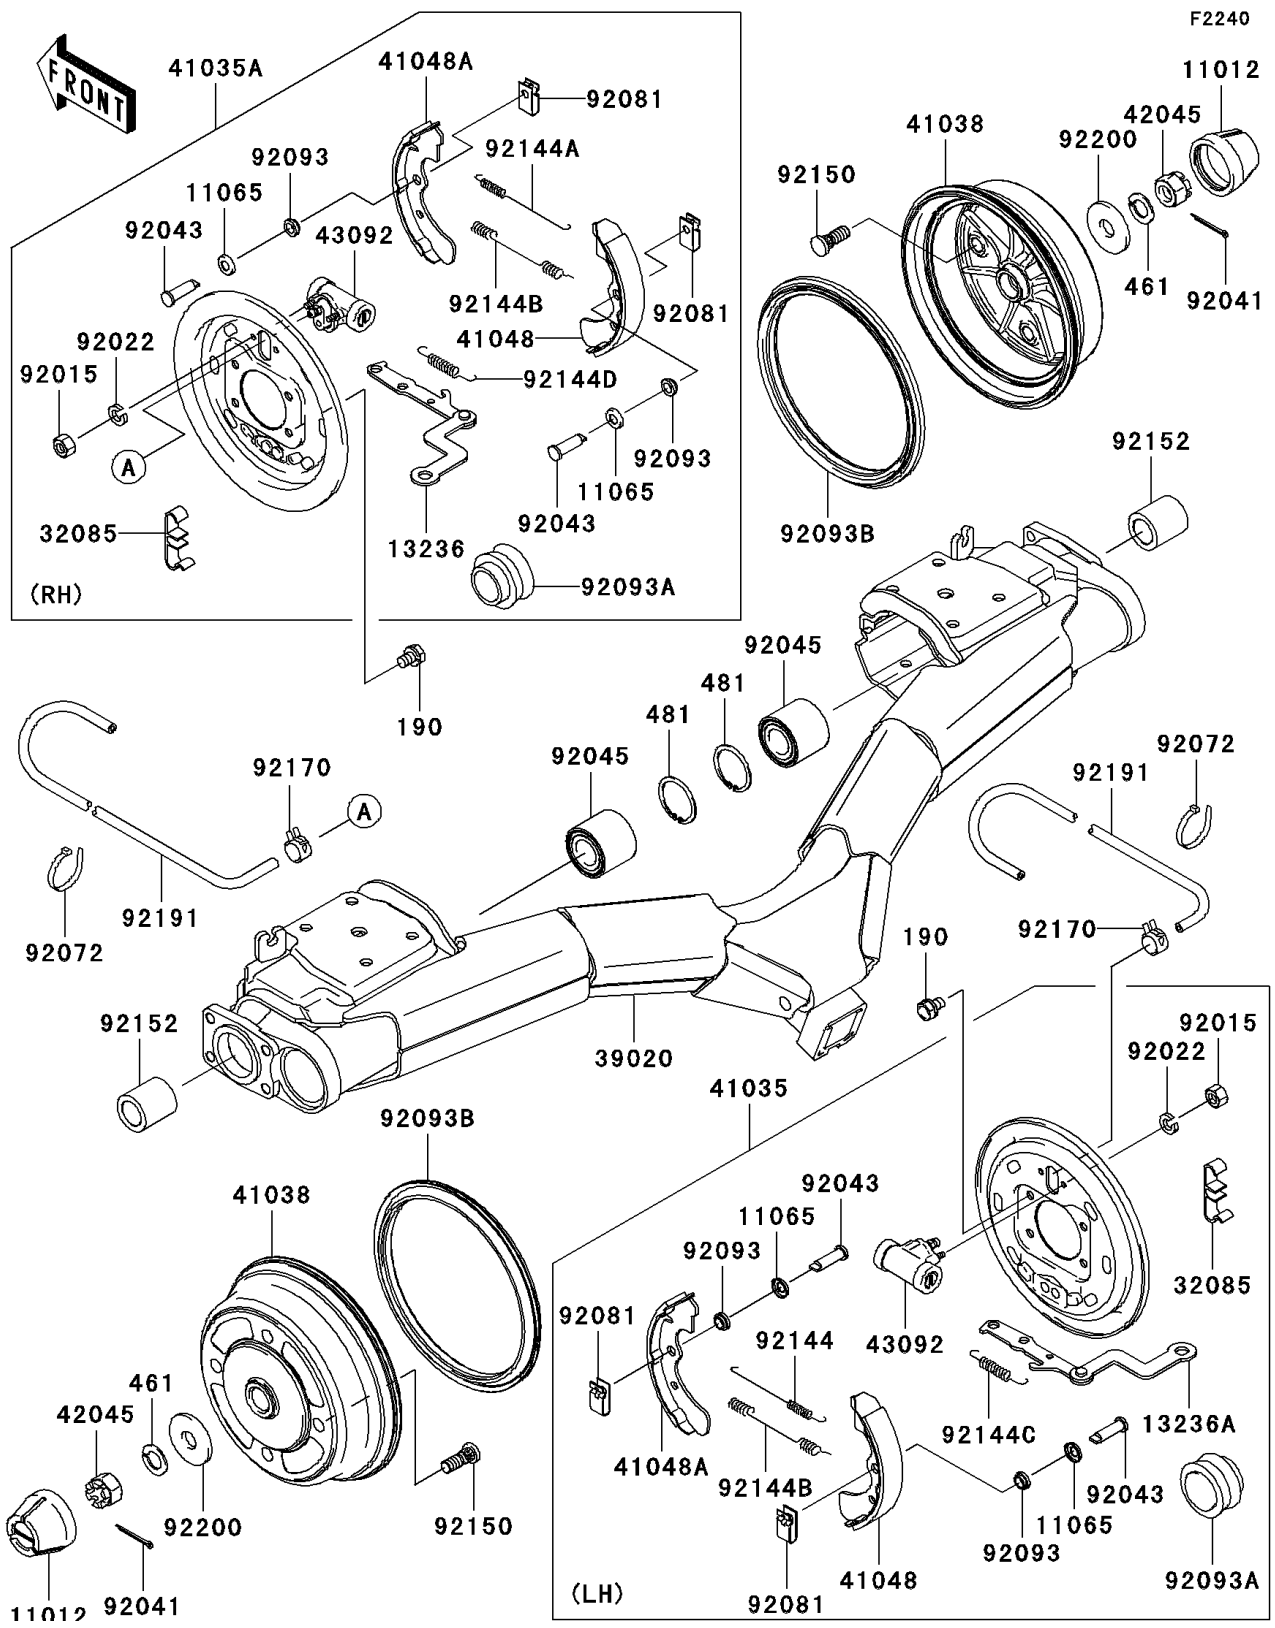

2010 Mule 4010 Trans4x4 Diesel Realtree APG HD PARTS DIAGRA

Rear Hubs/Brakes

2010 Mule 4010 Trans4x4 Diesel Realtree APG HD PARTS LIST

Rear Hubs/Brakes

ITEM NAME	PART NUMBER	QUANTITY
CAP,WHEEL (Ref # 11012)	11012-1969	2
CAP (Ref # 11065)	11065-1175	4
LEVER-COMP,RR BRAKE PANEL,RH (Ref # 13236)	13236-1355	1
LEVER-COMP,RR BRAKE PANEL,LH (Ref # 13236A)	13236-1356	1
STOPPER,REAR BRAKE LEVER (Ref # 32085)	32085-1298	2
BRACKET-COMP-REAR SUSP (Ref # 39020)	39020-7503	1
PANEL-ASSY-BRAKE,RR,LH (Ref # 41035)	41035-7506	1
PANEL-ASSY-BRAKE,RR,RH (Ref # 41035A)	41035-7508	1
DRUM,REAR BRAKE (Ref # 41038)	41038-7502	2
SHOE-BRAKE (Ref # 41048)	41048-7502	2
SHOE-BRAKE (Ref # 41048A)	41048-7503	2
NUT,CASTLE,18MM (Ref # 42045)	42045-018	2
CYLINDER,REAR WHEEL (Ref # 43092)	43092-1053	2
NUT,6MM (Ref # 92015)	92015-1729	4
WASHER,SPRING,6MM (Ref # 92022)	92022-1951	4
COTTER,4.0X35 (Ref # 92041)	92041-1053	2
PIN (Ref # 92043)	92043-1636	4
BEARING-BALL,25BWD02CA68 (Ref # 92045)	92045-0107	2
BAND,L=123 (Ref # 92072)	92072-030	6
SPRING,SHOE CLAMP (Ref # 92081)	92081-1904	4
SEAL (Ref # 92093)	92093-1532	4
SEAL (Ref # 92093A)	92093-1533	2
SEAL,BS184.8X13.5ZS (Ref # 92093B)	92093-1543	2
SPRING,BRAKE (Ref # 92144)	92144-1299	1
SPRING,BRAKE (Ref # 92144A)	92144-1300	1
SPRING,BRAKE (Ref # 92144B)	92144-1301	2
SPRING,ROD,LH (Ref # 92144C)	92144-1302	1
SPRING,ROD,RH (Ref # 92144D)	92144-1303	1
BOLT (Ref # 92150)	92150-1366	8

2010 Mule 4010 Trans4x4 Diesel Realtree APG HD PARTS LIST

Rear Hubs/Brakes

ITEM NAME	PART NUMBER	QUANTITY
COLLAR,25.1X38X40.8 (Ref # 92152)	92152-1276	2
CLAMP (Ref # 92170)	92170-2042	2
TUBE,4.7X9.5X1100 (Ref # 92191)	92191-1525	2
WASHER,18.5X52X4.5 (Ref # 92200)	92200-1474	2
BOLT-UPSET-WS,10X16 (Ref # 190)	190BA1016	8
WASHER-SPRING,18MM (Ref # 461)	461DA1800	2
CIRCLIP (Ref # 481)	481J5200	2