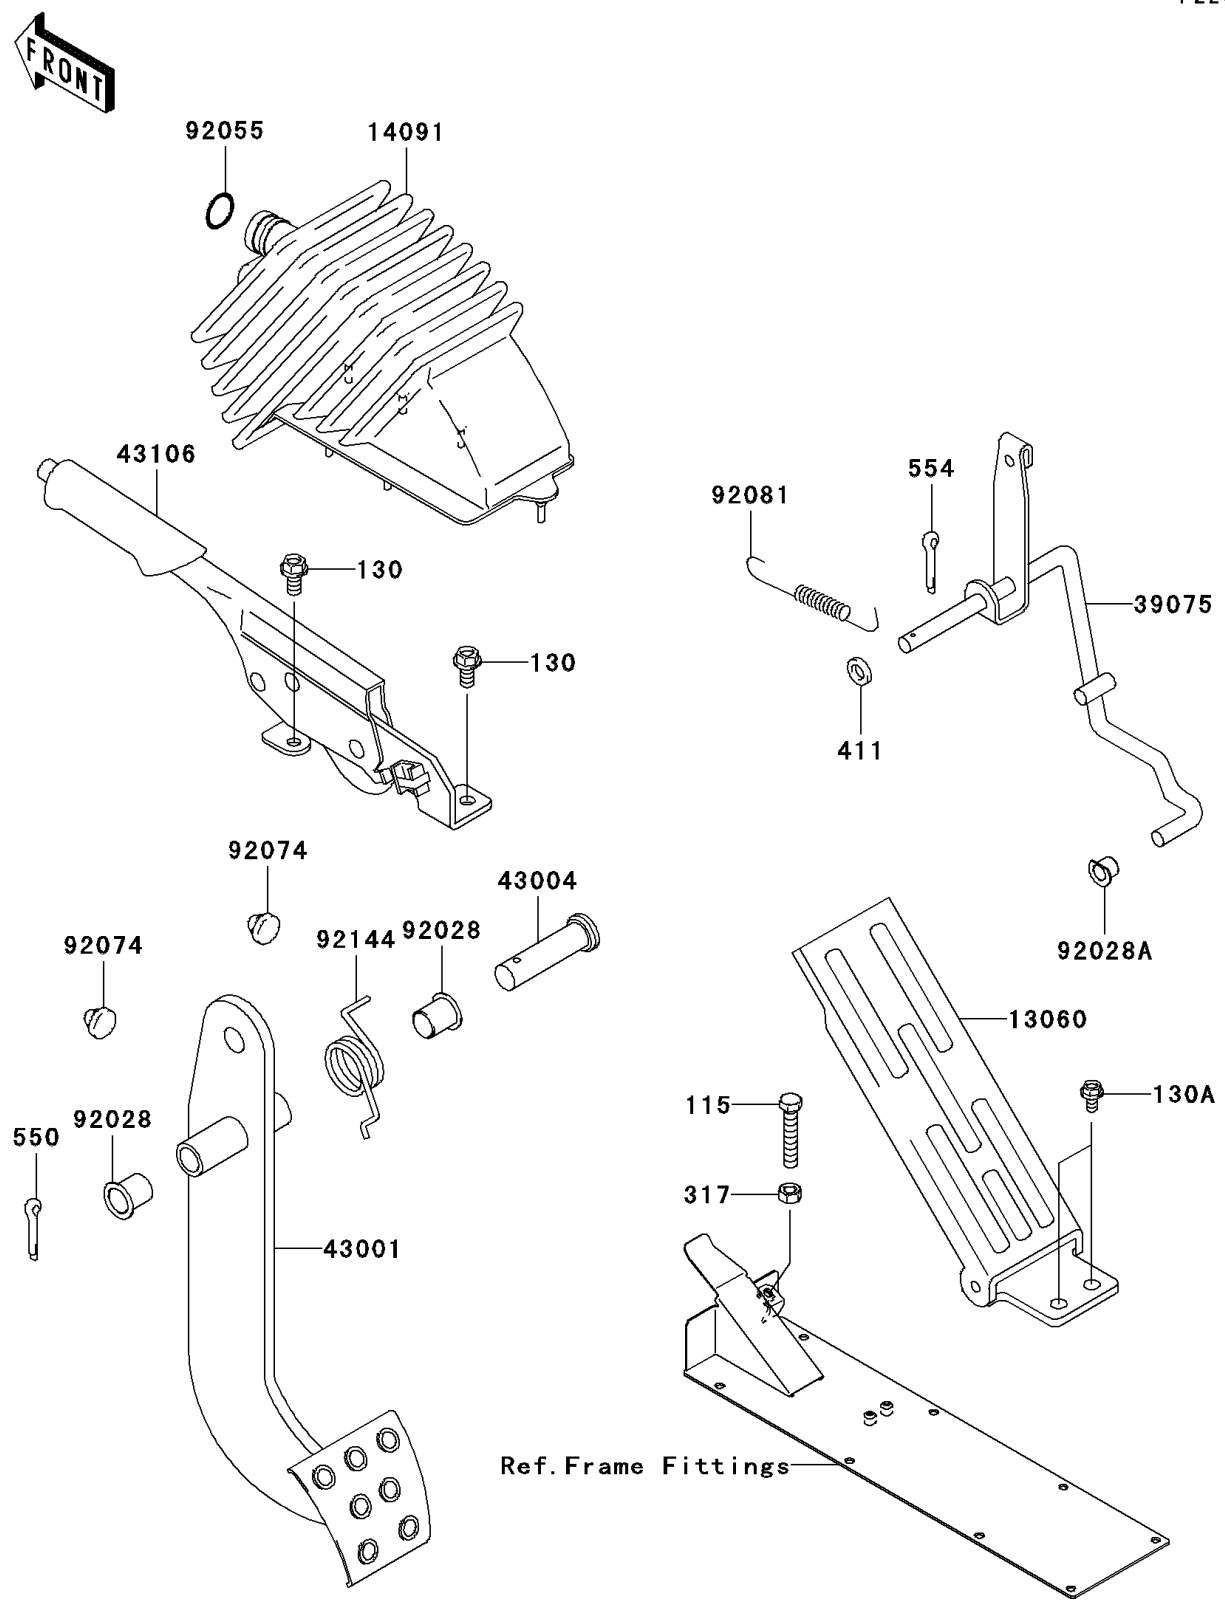

2010 Mule 4010 Trans4x4 Diesel Realtree APG HD PARTS DIAGRAM

Brake Pedal/Throttle Lever

F2260

2010 Mule 4010 Trans4x4 Diesel Realtree APG HD PARTS LIST

Brake Pedal/Throttle Lever

ITEM NAME	PART NUMBER	QUANTITY
-----------	-------------	----------