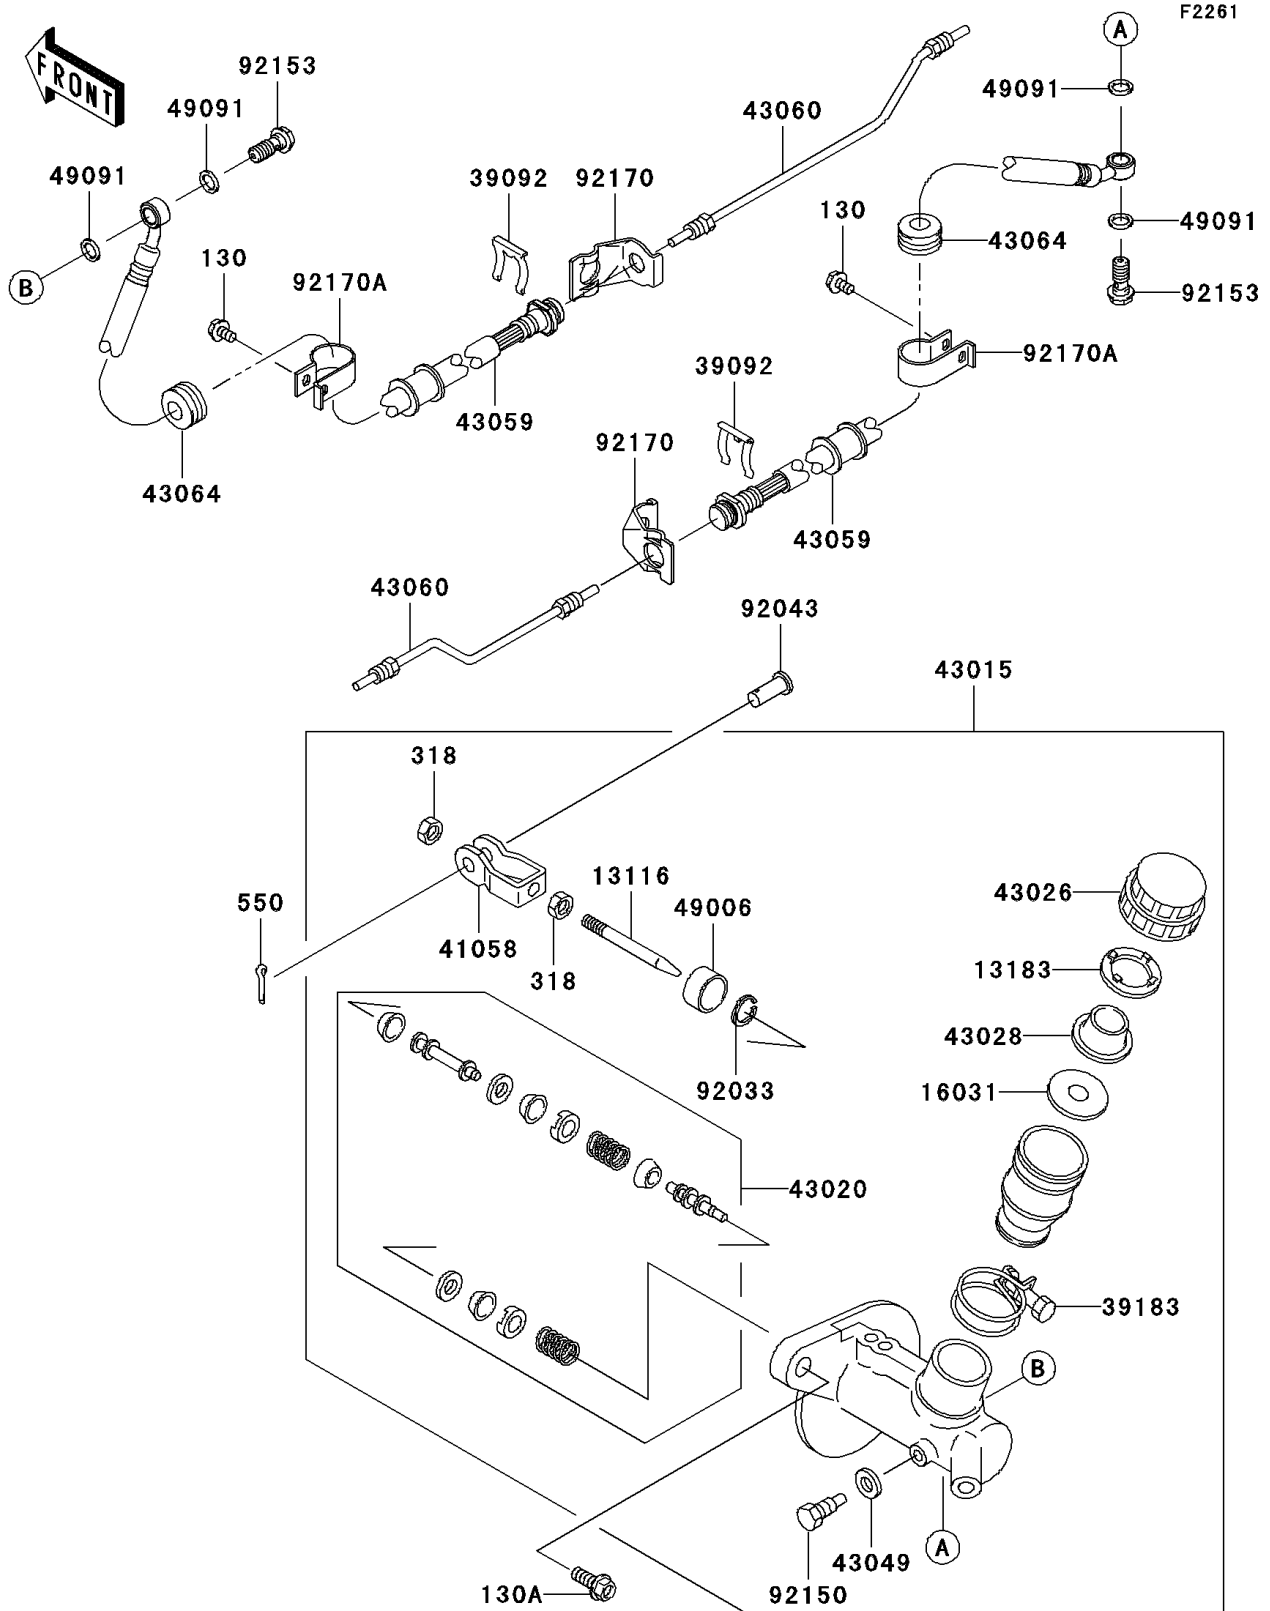

# 2010 Mule 4010 Trans4x4 Diesel Realtree APG HD PARTS DIAGRA

## Master Cylinder

# 2010 Mule 4010 Trans4x4 Diesel Realtree APG HD PARTS LIST

Master Cylinder

ITEM NAME	PART NUMBER	QUANTITY
-----------	-------------	----------