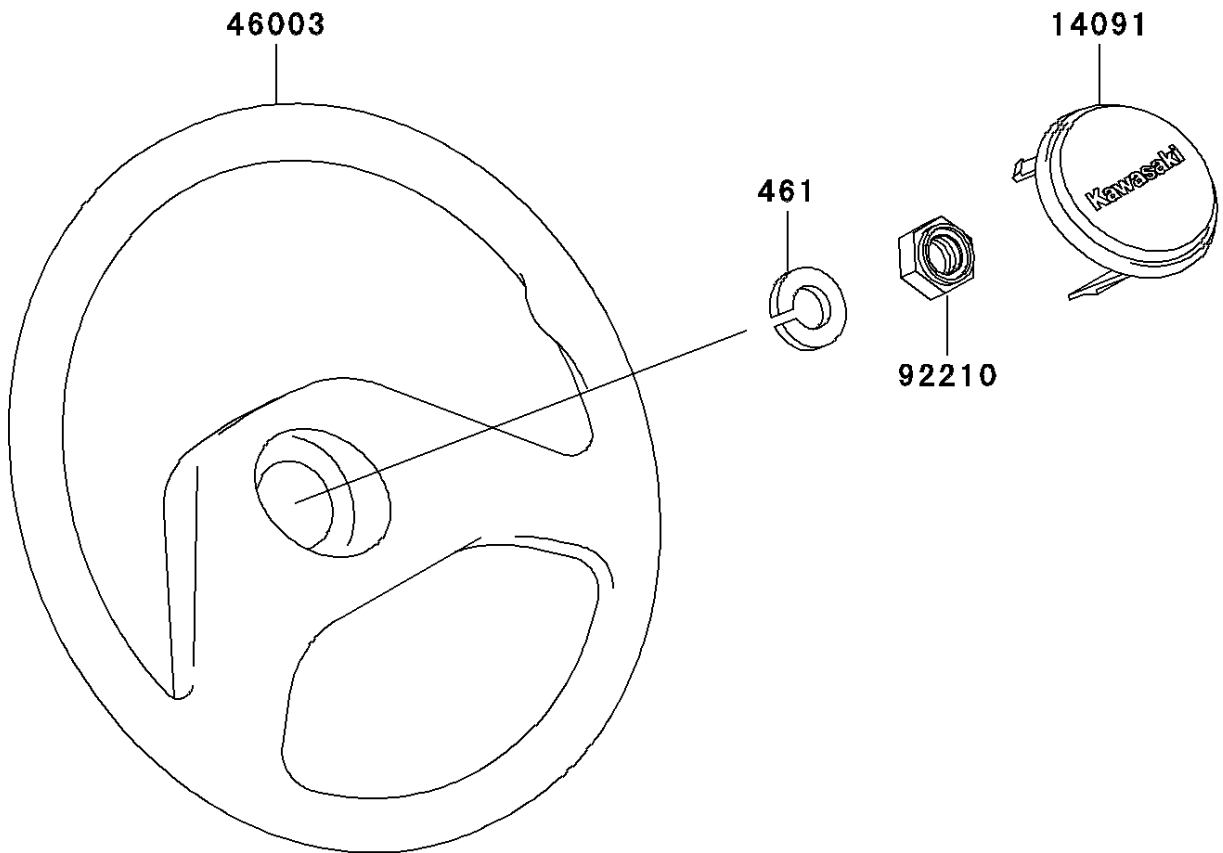

# 2010 Mule 4010 Trans4x4 Diesel Realtree APG HD PARTS DIAGRA

Steering Wheel

F2311

# 2010 Mule 4010 Trans4x4 Diesel Realtree APG HD PARTS LIST

## Steering Wheel

ITEM NAME	PART NUMBER	QUANTITY
COVER,HORN SWITCH (Ref # 14091)	14091-1247	1
HANDLE (Ref # 46003)	46003-1308	1
NUT,LOCK,12MM (Ref # 92210)	92210-1249	1
WASHER-SPRING,12MM (Ref # 461)	461DA1200	1