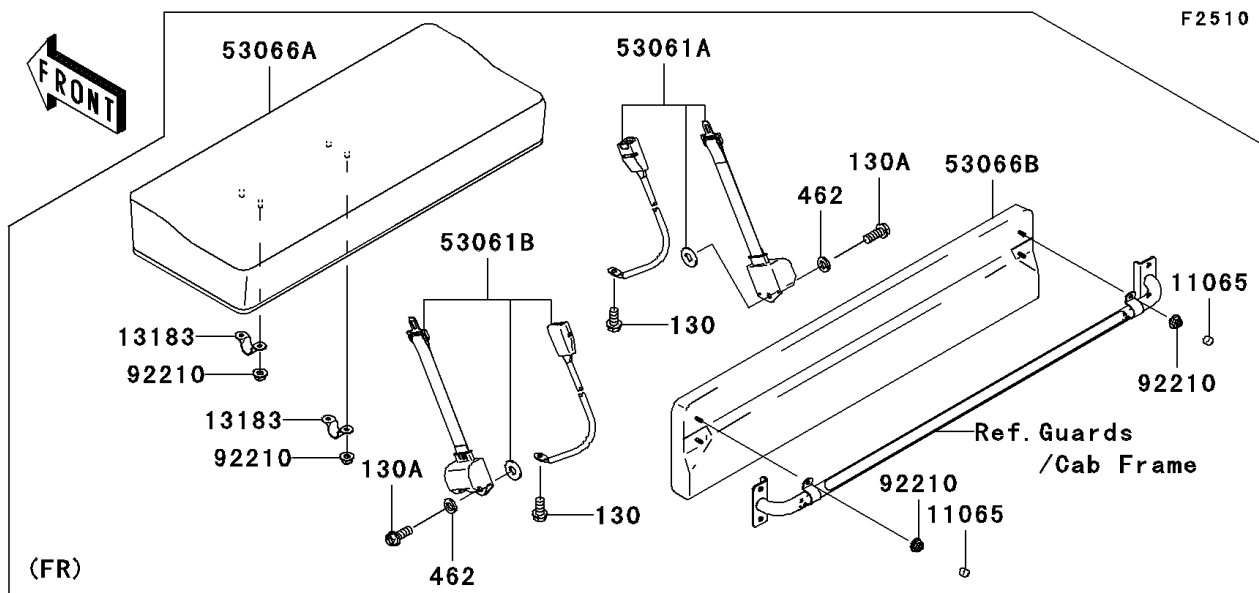

# 2010 Mule 4010 Trans4x4 Diesel Realtree APG HD PARTS DIAGRA

Seat

# 2010 Mule 4010 Trans4x4 Diesel Realtree APG HD PARTS LIST

Seat

ITEM NAME	PART NUMBER	QUANTITY
-----------	-------------	----------