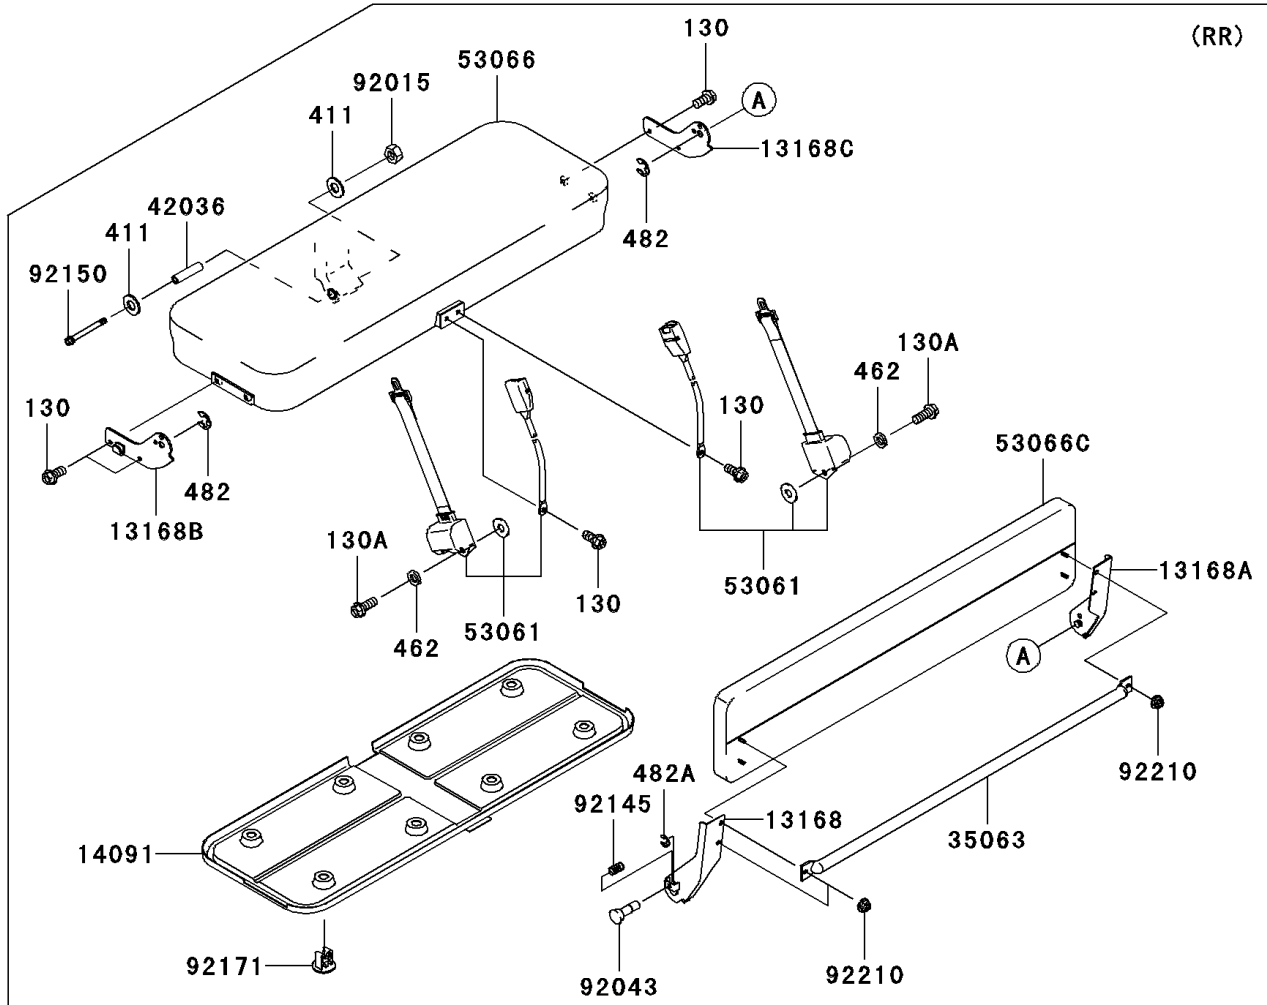

# 2010 Mule 4010 Trans4x4 Diesel Realtree APG HD PARTS DIAGRA

Seat

# 2010 Mule 4010 Trans4x4 Diesel Realtree APG HD PARTS LIST

Seat

ITEM NAME	PART NUMBER	QUANTITY
-----------	-------------	----------