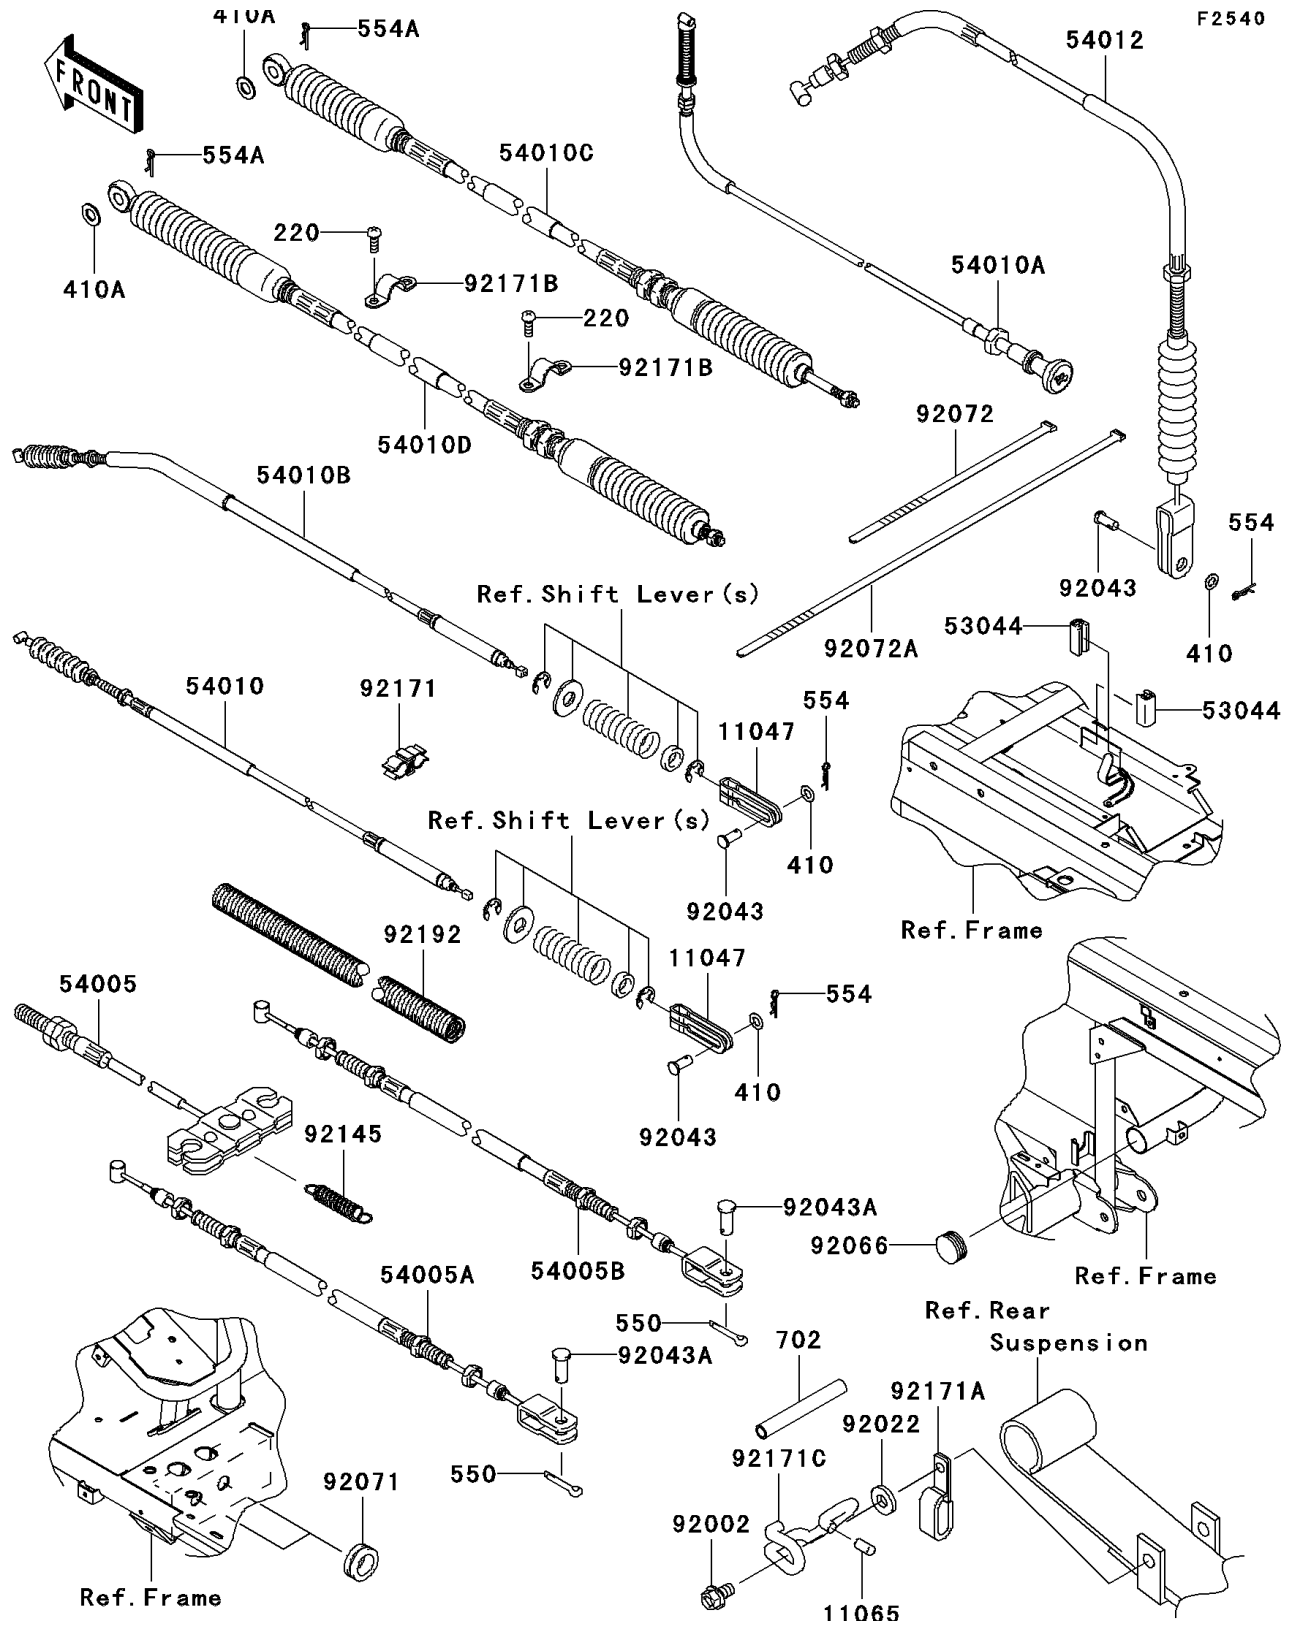

2010 Mule 4010 Trans4x4 Diesel Realtree APG HD PARTS DIAGRA

Cables

2010 Mule 4010 Trans4x4 Diesel Realtree APG HD PARTS LIST

Cables

ITEM NAME	PART NUMBER	QUANTITY
BRACKET,DIFF LOCK (Ref # 11047)	11047-1043	2
CAP (Ref # 11065)	11065-7505	1
TRIM,L=22 (Ref # 53044)	53044-7503	2
CABLE-BRAKE,PARKING,FR (Ref # 54005)	54005-1198	1
CABLE-BRAKE,PARKING,RR,LH (Ref # 54005A)	54005-7503	1
CABLE-BRAKE,PARKING,RR,RH (Ref # 54005B)	54005-7504	1
CABLE,2-4WD (Ref # 54010)	54010-0045	1
CABLE,HOOD (Ref # 54010A)	54010-0089	1
CABLE,DIFF LOCK (Ref # 54010B)	54010-0111	1
CABLE,HI-LOW (Ref # 54010C)	54010-7506	1
CABLE,SHIFT CONTROL (Ref # 54010D)	54010-7508	1
CABLE-THROTTLE (Ref # 54012)	54012-7506	1
BOLT,8X14 (Ref # 92002)	92002-1589	1
WASHER,8.5X20X1.6,BLACK (Ref # 92022)	92022-1317	1
PIN,6X11 (Ref # 92043)	92043-092	3
PIN (Ref # 92043A)	92043-1039	2
PLUG (Ref # 92066)	92066-7503	1
GROMMET (Ref # 92071)	92071-1027	2
BAND,L=188 (Ref # 92072)	92072-1239	3
BAND,L=368.3 (Ref # 92072A)	92072-3872	1
SPRING (Ref # 92145)	92145-7506	1
CLAMP (Ref # 92171)	92171-0129	1
CLAMP,CABLE (Ref # 92171A)	92171-0176	1
CLAMP (Ref # 92171B)	92171-1203	2
CLAMP,BRAKE CABLE (Ref # 92171C)	92171-1210	1
TUBE,PROTECTOR,13.2X17.5X350 (Ref # 92192)	92192-3715	1
SCREW-PAN-CROS,5X14 (Ref # 220)	220AA0514	4
WASHER-PLAIN-SMALL (Ref # 410)	410AA0600	3
WASHER-PLAIN-SMALL,8MM (Ref # 410A)	410AA0800	2

2010 Mule 4010 Trans4x4 Diesel Realtree APG HD PARTS LIST

Cables

ITEM NAME	PART NUMBER	QUANTITY
PIN-COTTER,2.0X22 (Ref # 550)	550AA2022	2
PIN-SNAP (Ref # 554)	554DA0600	3
PIN-SNAP (Ref # 554A)	554DA0800	2
TUBE-RUBBER,5X8X55 (Ref # 702)	702A0555	1