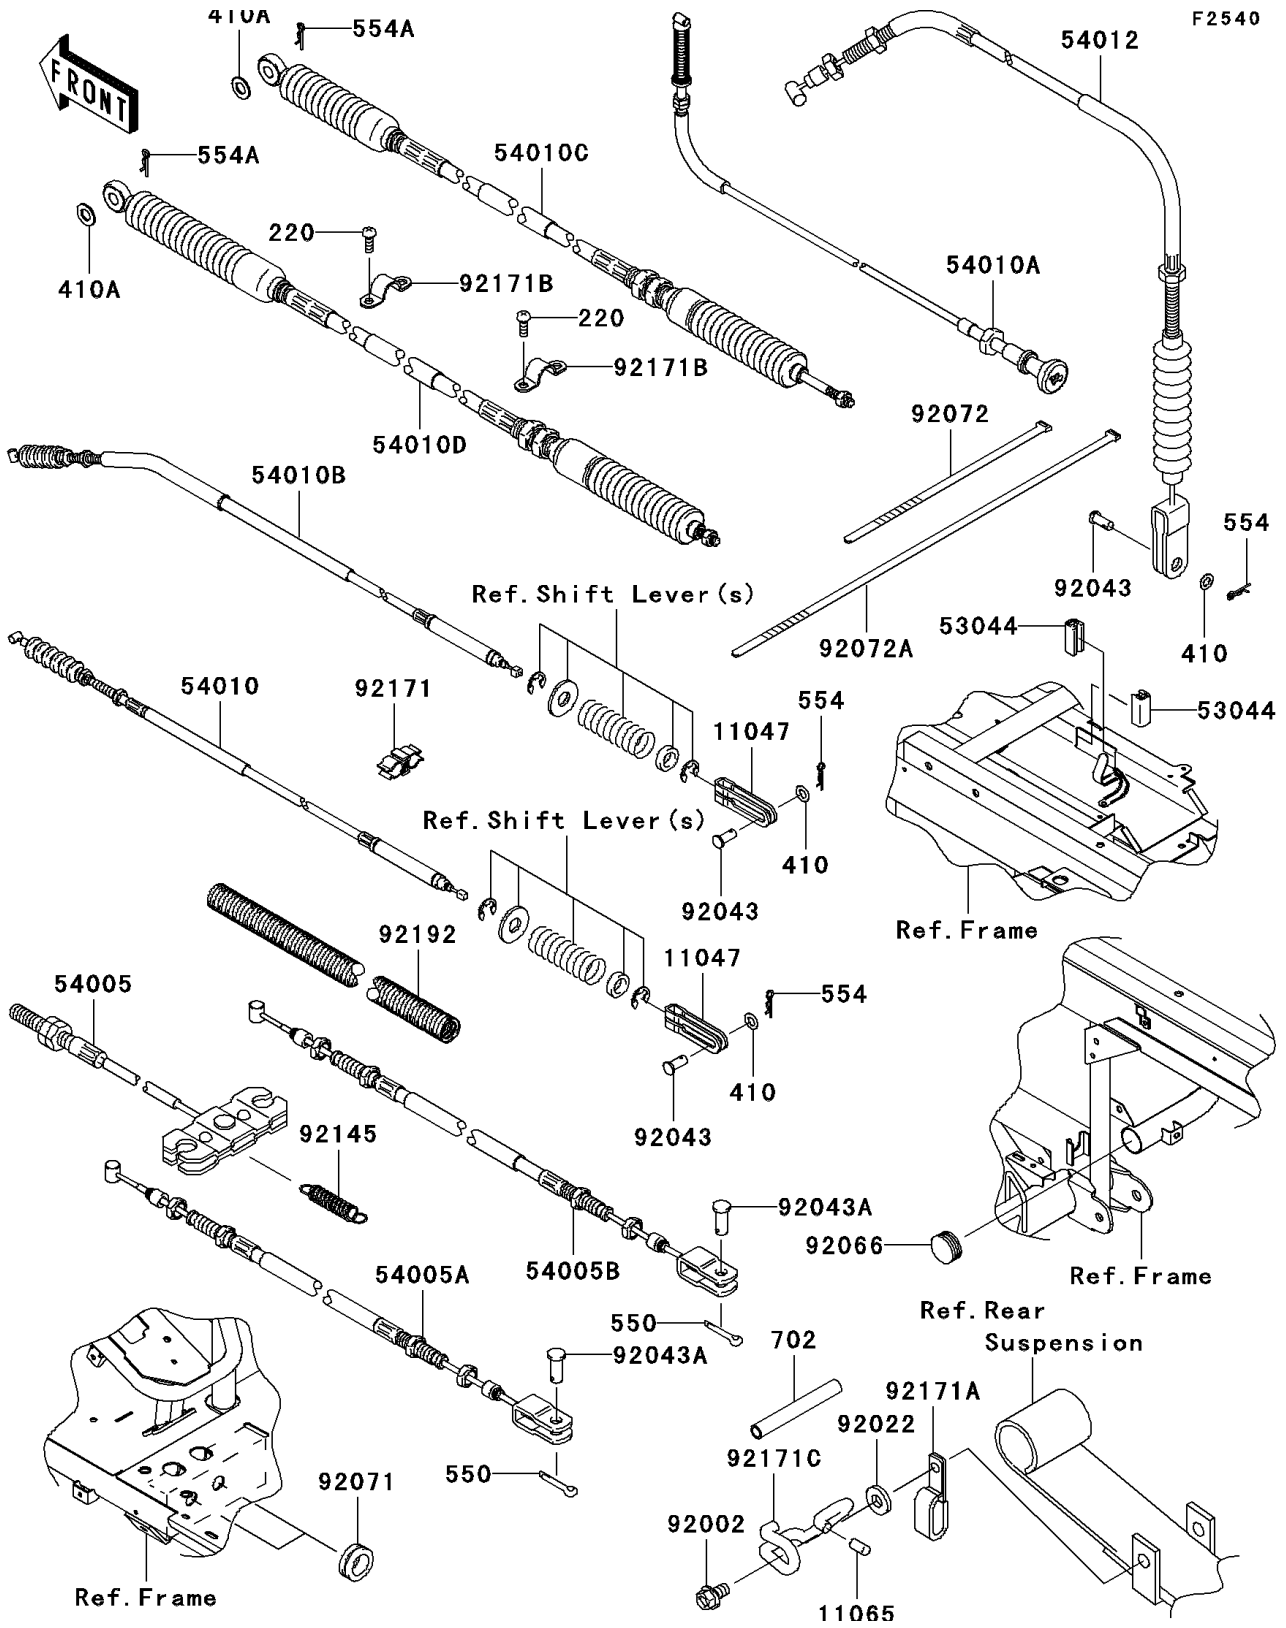

2010 Mule 4010 Trans4x4 Diesel Realtree APG HD PARTS DIAGRA

Cables

2010 Mule 4010 Trans4x4 Diesel Realtree APG HD PARTS LIST

Cables

ITEM NAME	PART NUMBER	QUANTITY
BRACKET,DIFF LOCK (Ref # 11047)	11047-1043	2
CAP (Ref # 11065)	11065-7505	1
TRIM,L=22 (Ref # 53044)	53044-7503	2
CABLE-BRAKE,PARKING,FR (Ref # 54005)	54005-1198	1
CABLE-BRAKE,PARKING,RR,LH (Ref # 54005A)	54005-7503	1
CABLE-BRAKE,PARKING,RR,RH (Ref # 54005B)	54005-7504	1
CABLE,2-4WD (Ref # 54010)	54010-0045	1
CABLE,HOOD (Ref # 54010A)	54010-0089	1
CABLE,DIFF LOCK (Ref # 54010B)	54010-0111	1
CABLE,HI-LOW (Ref # 54010C)	54010-7506	1
CABLE,SHIFT CONTROL (Ref # 54010D)	54010-7508	1
CABLE-THROTTLE (Ref # 54012)	54012-7506	1
BOLT,8X14 (Ref # 92002)	92002-1589	1
WASHER,8.5X20X1.6,BLACK (Ref # 92022)	92022-1317	1
PIN,6X11 (Ref # 92043)	92043-092	3
PIN (Ref # 92043A)	92043-1039	2
PLUG (Ref # 92066)	92066-7503	1
GROMMET (Ref # 92071)	92071-1027	2
BAND,L=188 (Ref # 92072)	92072-1239	3
BAND,L=368.3 (Ref # 92072A)	92072-3872	1
SPRING (Ref # 92145)	92145-7506	1
CLAMP (Ref # 92171)	92171-0129	1
CLAMP,CABLE (Ref # 92171A)	92171-0176	1
CLAMP (Ref # 92171B)	92171-1203	2
CLAMP,BRAKE CABLE (Ref # 92171C)	92171-1210	1
TUBE,PROTECTOR,13.2X17.5X350 (Ref # 92192)	92192-3715	1
SCREW-PAN-CROS,5X14 (Ref # 220)	220AA0514	4
WASHER-PLAIN-SMALL (Ref # 410)	410AA0600	3
WASHER-PLAIN-SMALL,8MM (Ref # 410A)	410AA0800	2

2010 Mule 4010 Trans4x4 Diesel Realtree APG HD PARTS LIST

Cables

ITEM NAME	PART NUMBER	QUANTITY
PIN-COTTER,2.0X22 (Ref # 550)	550AA2022	2
PIN-SNAP (Ref # 554)	554DA0600	3
PIN-SNAP (Ref # 554A)	554DA0800	2
TUBE-RUBBER,5X8X55 (Ref # 702)	702A0555	1