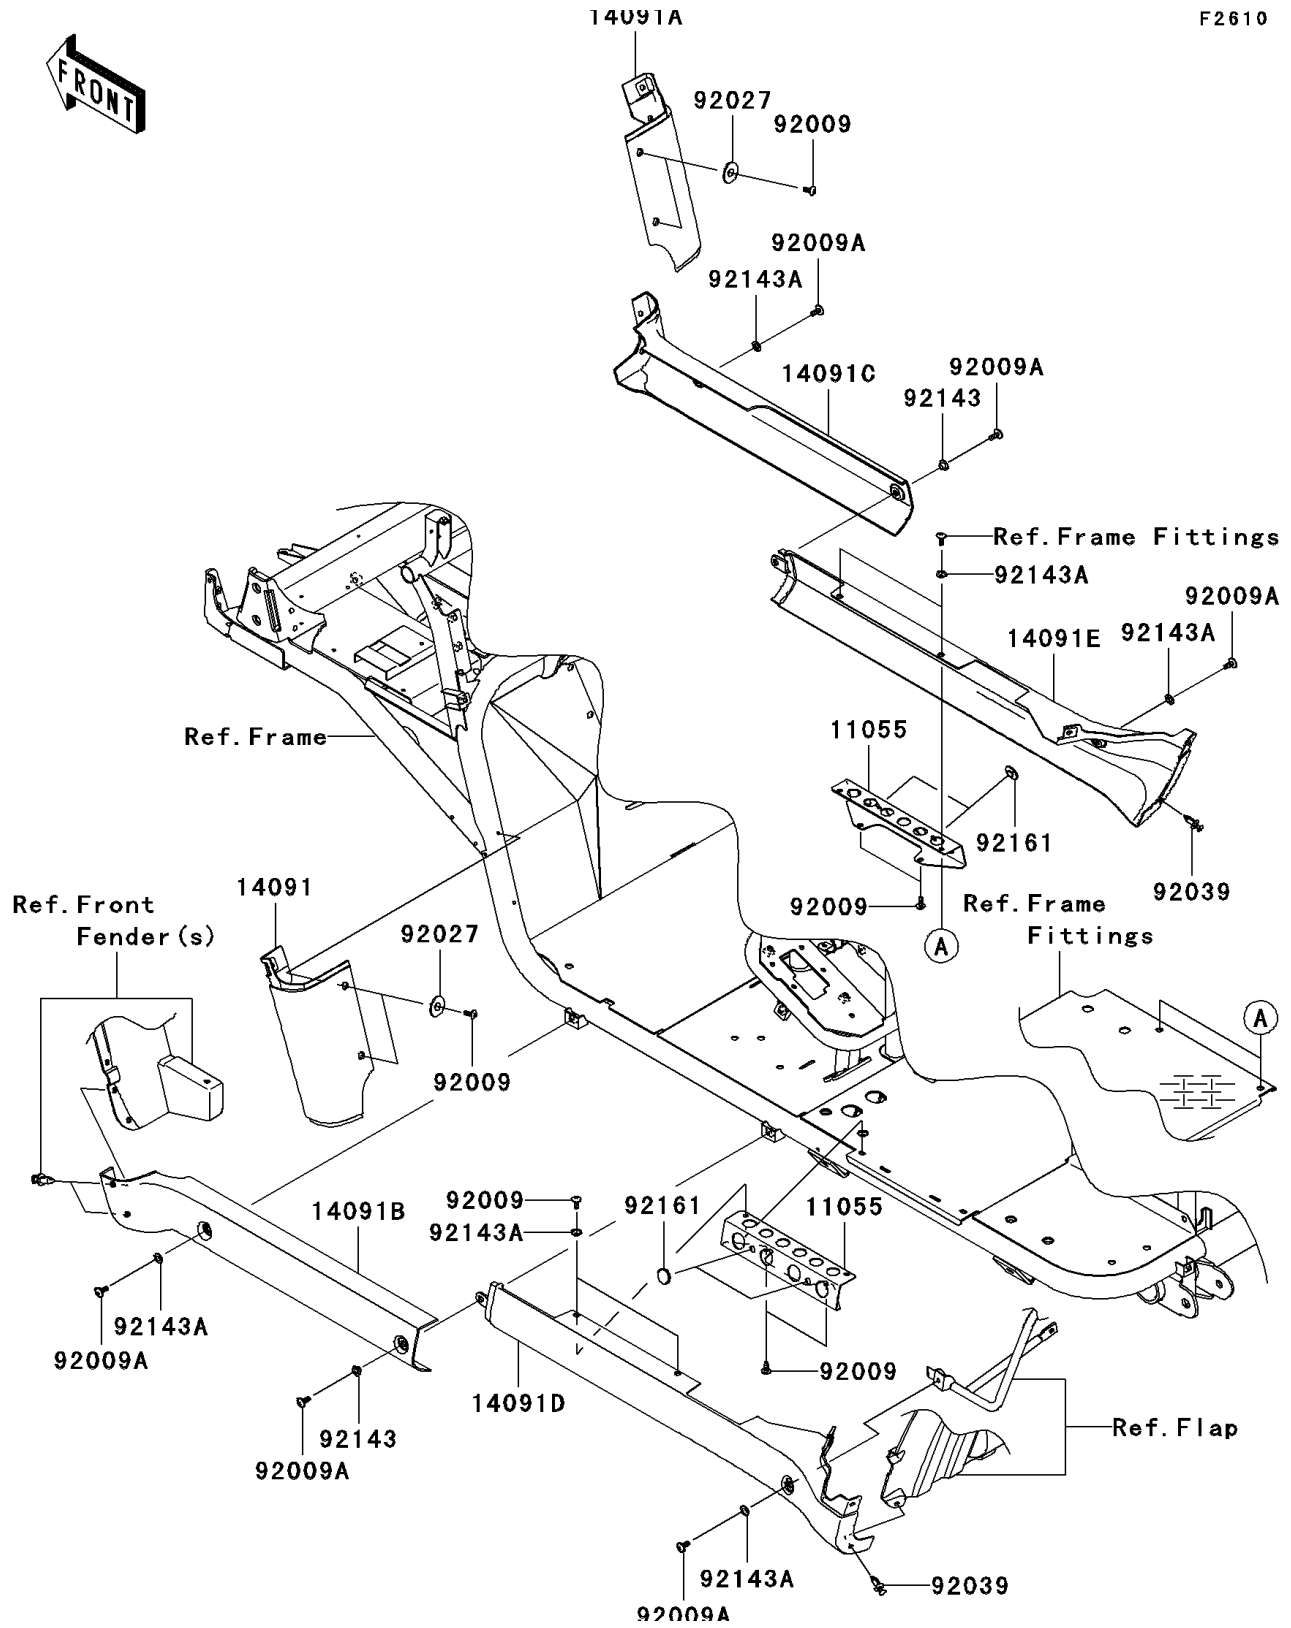

# 2010 Mule 4010 Trans4x4 Diesel Realtree APG HD PARTS DIAGRA

Side Covers/Chain Cover

F2610

## 2010 Mule 4010 Trans4x4 Diesel Realtree APG HD PARTS LIST

### Side Covers/Chain Cover

ITEM NAME	PART NUMBER	QUANTITY
BRACKET (Ref # 11055)	11055-0599	2
COVER,FR FENDER,LWR,LH,F.BLACK (Ref # 14091)	14091-0821-6Z	1
COVER,FR FENDER,LWR,RH,F.BLACK (Ref # 14091A)	14091-0822-6Z	1
COVER,SIDE STEP,FR,LH,F.BLACK (Ref # 14091B)	14091-0823-6Z	1
COVER,SIDE STEP,FR,RH,F.BLACK (Ref # 14091C)	14091-0824-6Z	1
COVER,SIDE STEP,RR,LH,F.BLACK (Ref # 14091D)	14091-0825-6Z	1
COVER,SIDE STEP,RR,RH,F.BLACK (Ref # 14091E)	14091-0826-6Z	1
SCREW,TAPPING,6X16 (Ref # 92009)	92009-1166	10
SCREW,6X16 (Ref # 92009A)	92009-1621	6
COLLAR,L=4.7 (Ref # 92027)	92027-1964	4
RIVET (Ref # 92039)	92039-1229	2
COLLAR (Ref # 92143)	92143-1057	2
COLLAR (Ref # 92143A)	92143-1087	8
DAMPER,RUBBER (Ref # 92161)	92161-1200	4