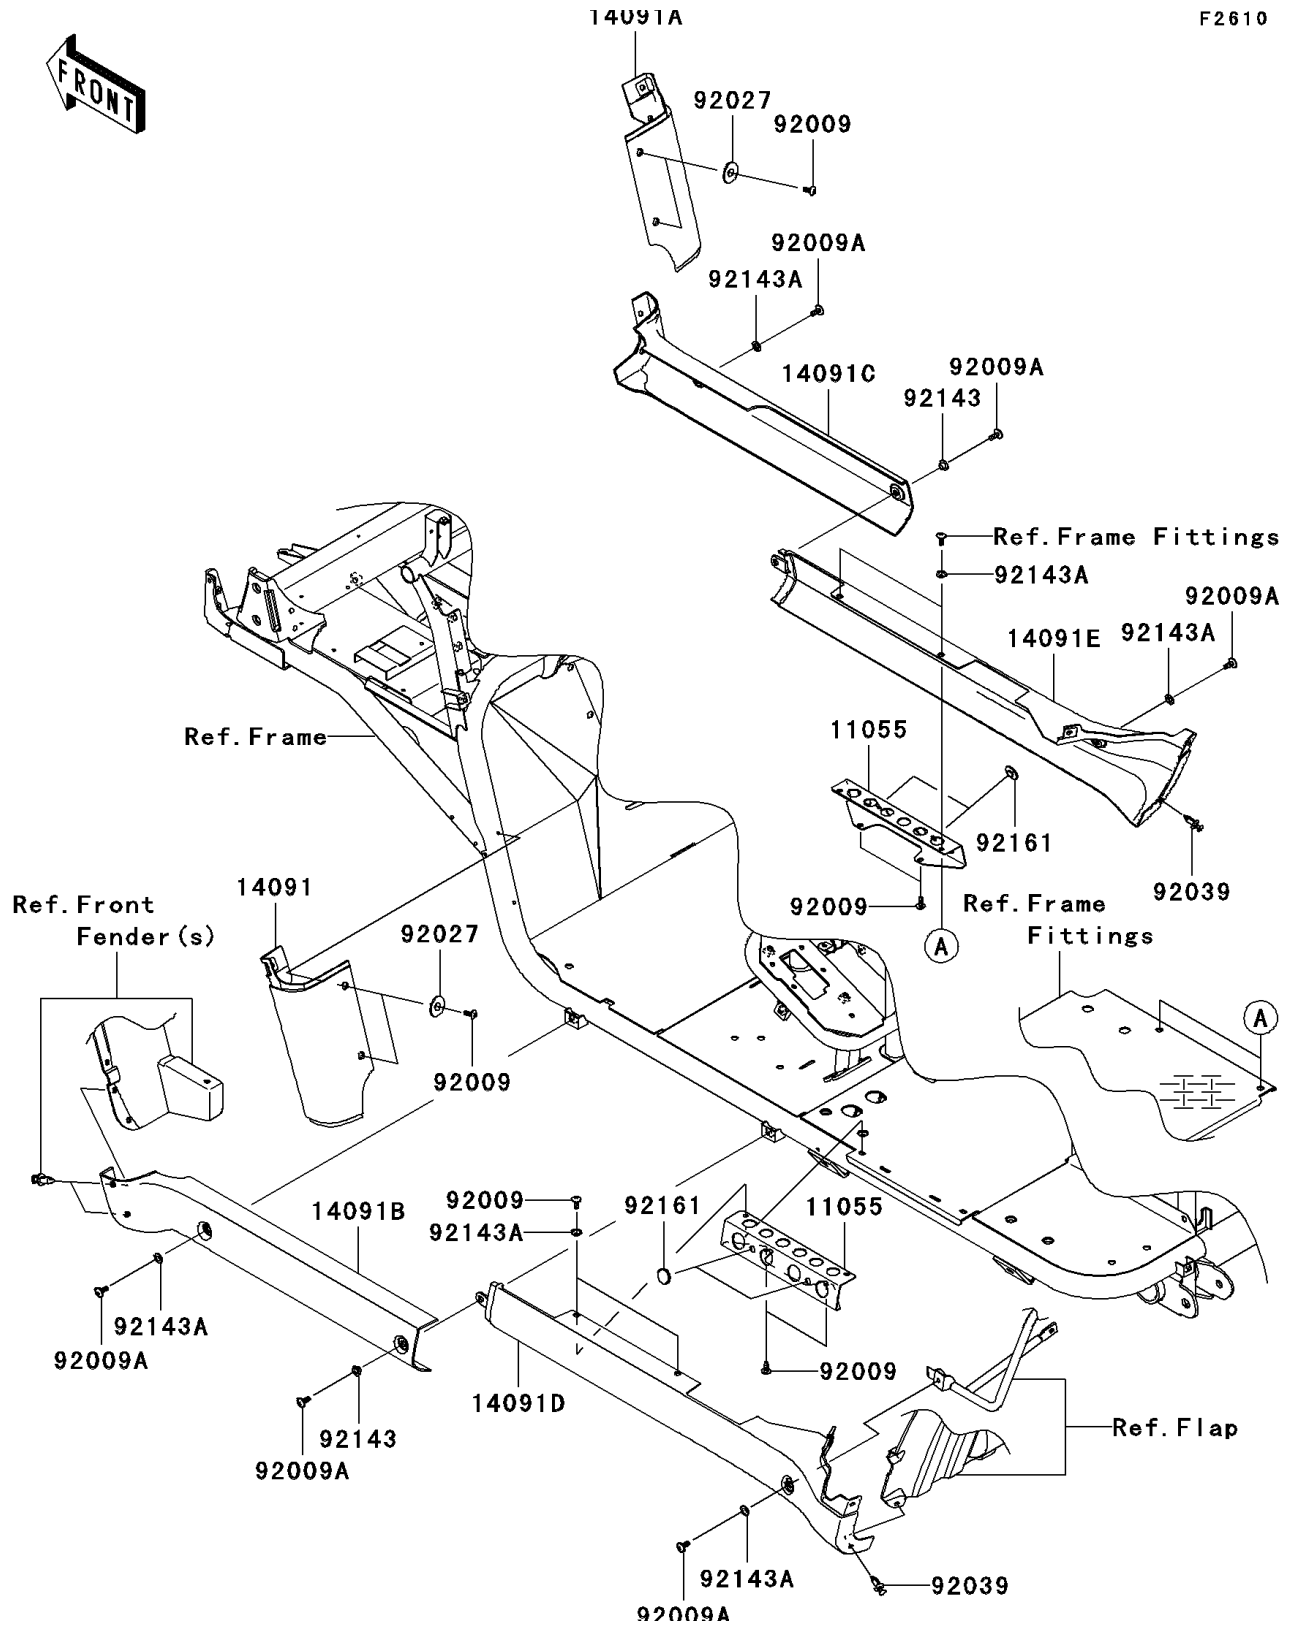

2010 Mule 4010 Trans4x4 Diesel Realtree APG HD PARTS DIAGRA

Side Covers/Chain Cover

F2610

2010 Mule 4010 Trans4x4 Diesel Realtree APG HD PARTS LIST

Side Covers/Chain Cover

ITEM NAME	PART NUMBER	QUANTITY
BRACKET (Ref # 11055)	11055-0599	2
COVER,FR FENDER,LWR,LH,F.BLACK (Ref # 14091)	14091-0821-6Z	1
COVER,FR FENDER,LWR,RH,F.BLACK (Ref # 14091A)	14091-0822-6Z	1
COVER,SIDE STEP,FR,LH,F.BLACK (Ref # 14091B)	14091-0823-6Z	1
COVER,SIDE STEP,FR,RH,F.BLACK (Ref # 14091C)	14091-0824-6Z	1
COVER,SIDE STEP,RR,LH,F.BLACK (Ref # 14091D)	14091-0825-6Z	1
COVER,SIDE STEP,RR,RH,F.BLACK (Ref # 14091E)	14091-0826-6Z	1
SCREW,TAPPING,6X16 (Ref # 92009)	92009-1166	10
SCREW,6X16 (Ref # 92009A)	92009-1621	6
COLLAR,L=4.7 (Ref # 92027)	92027-1964	4
RIVET (Ref # 92039)	92039-1229	2
COLLAR (Ref # 92143)	92143-1057	2
COLLAR (Ref # 92143A)	92143-1087	8
DAMPER,RUBBER (Ref # 92161)	92161-1200	4