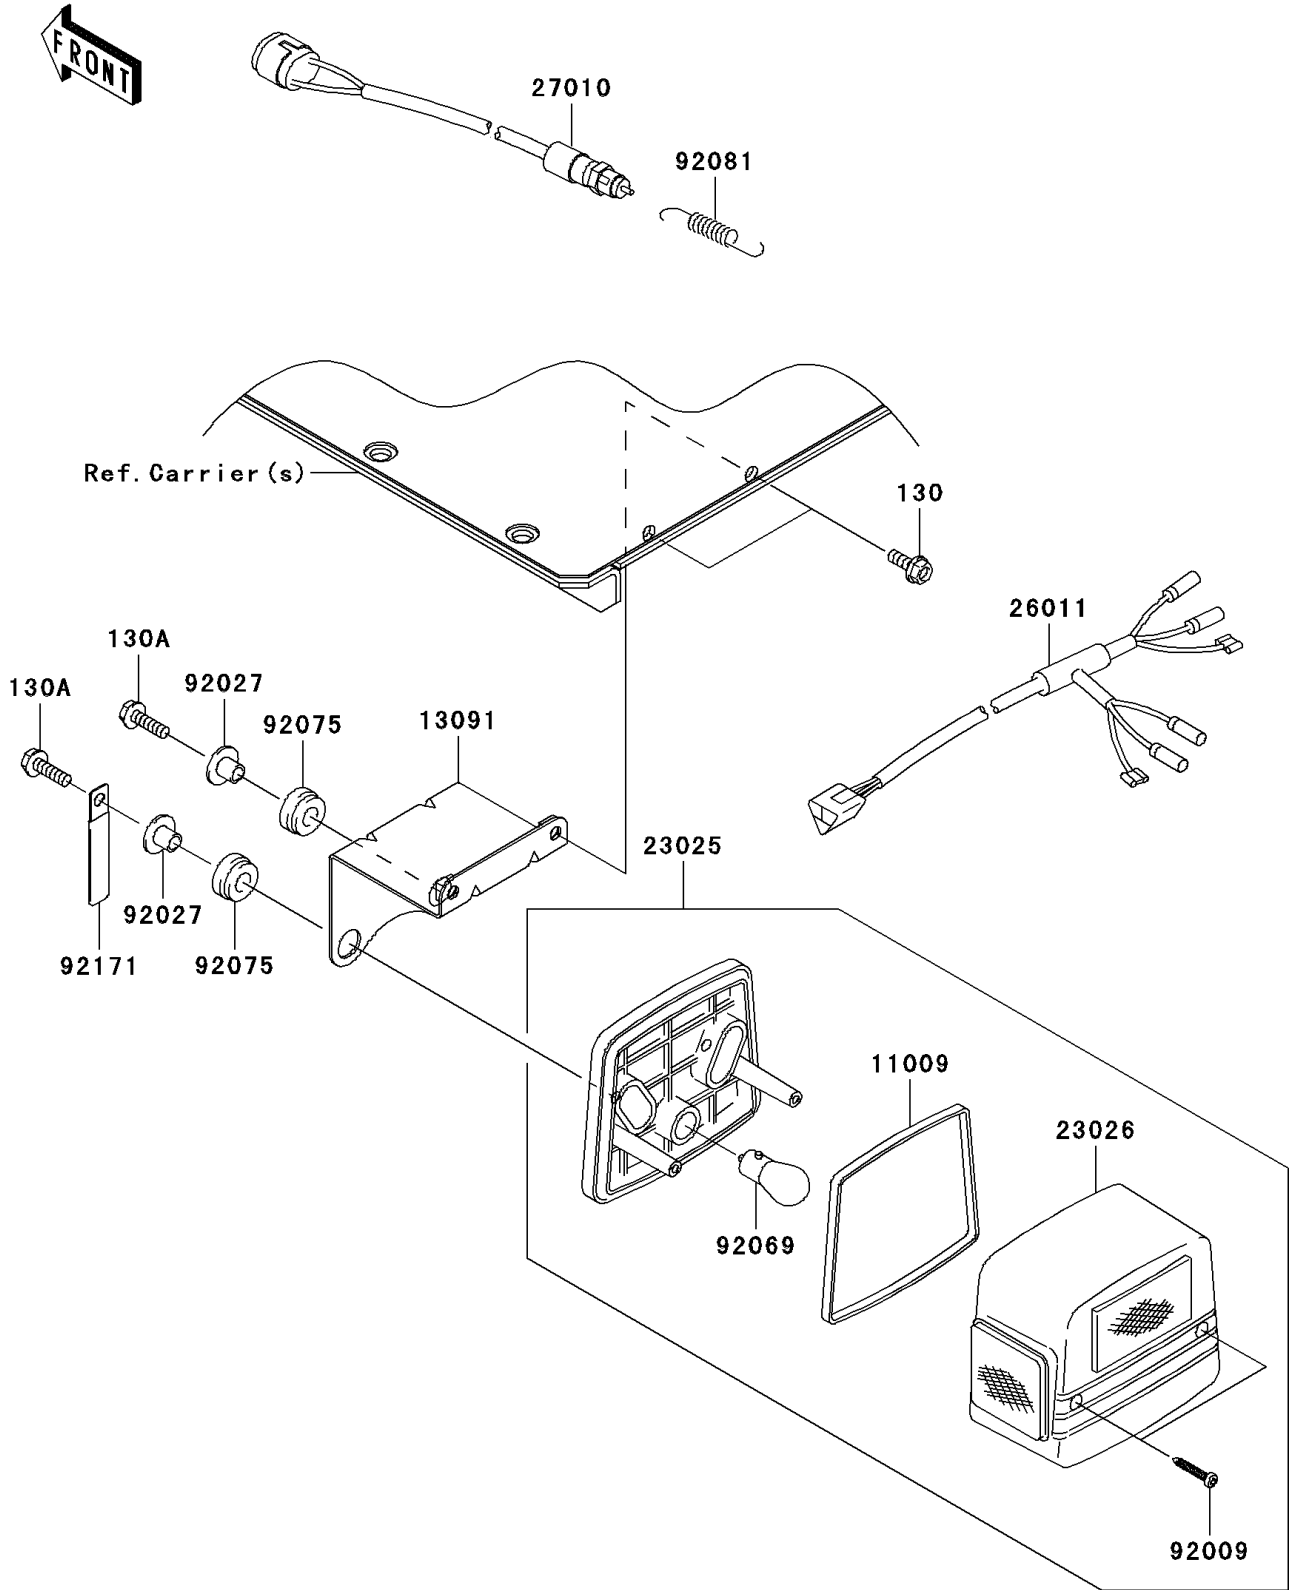

2010 Mule 4010 Trans4x4 Diesel Realtree APG HD PARTS DIAGRA

Taillight(s)

F2720

2010 Mule 4010 Trans4x4 Diesel Realtree APG HD PARTS LIST

Taillight(s)

| ITEM NAME | PART NUMBER | QUANTITY |
|----------------------------------|-------------|----------|
| GASKET,TAIL LAMP (Ref # 11009) | 11009-1215 | 2 |
| HOLDER,TAIL LAMP (Ref # 13091) | 13091-1743 | 2 |
| LAMP-TAIL (Ref # 23025) | 23025-1042 | 2 |
| LENS,TAIL LAMP (Ref # 23026) | 23026-1019 | 2 |
| WIRE-LEAD (Ref # 26011) | 26011-1756 | 1 |
| SWITCH,BRAKE LAMP (Ref # 27010) | 27010-1301 | 1 |
| SCREW,TAPPING,4X25 (Ref # 92009) | 92009-1069 | 4 |
| COLLAR,L=11.1 (Ref # 92027) | 92027-194 | 4 |
| BULB,12V 21/5W (Ref # 92069) | 92069-1011 | 2 |
| DAMPER (Ref # 92075) | 92075-277 | 4 |
| SPRING,HOOK RETURN (Ref # 92081) | 92081-1466 | 1 |
| CLAMP (Ref # 92171) | 92171-0652 | 2 |
| BOLT-FLANGED,6X16 (Ref # 130) | 130BB0616 | 4 |
| BOLT-FLANGED,6X20 (Ref # 130A) | 130BB0620 | 4 |