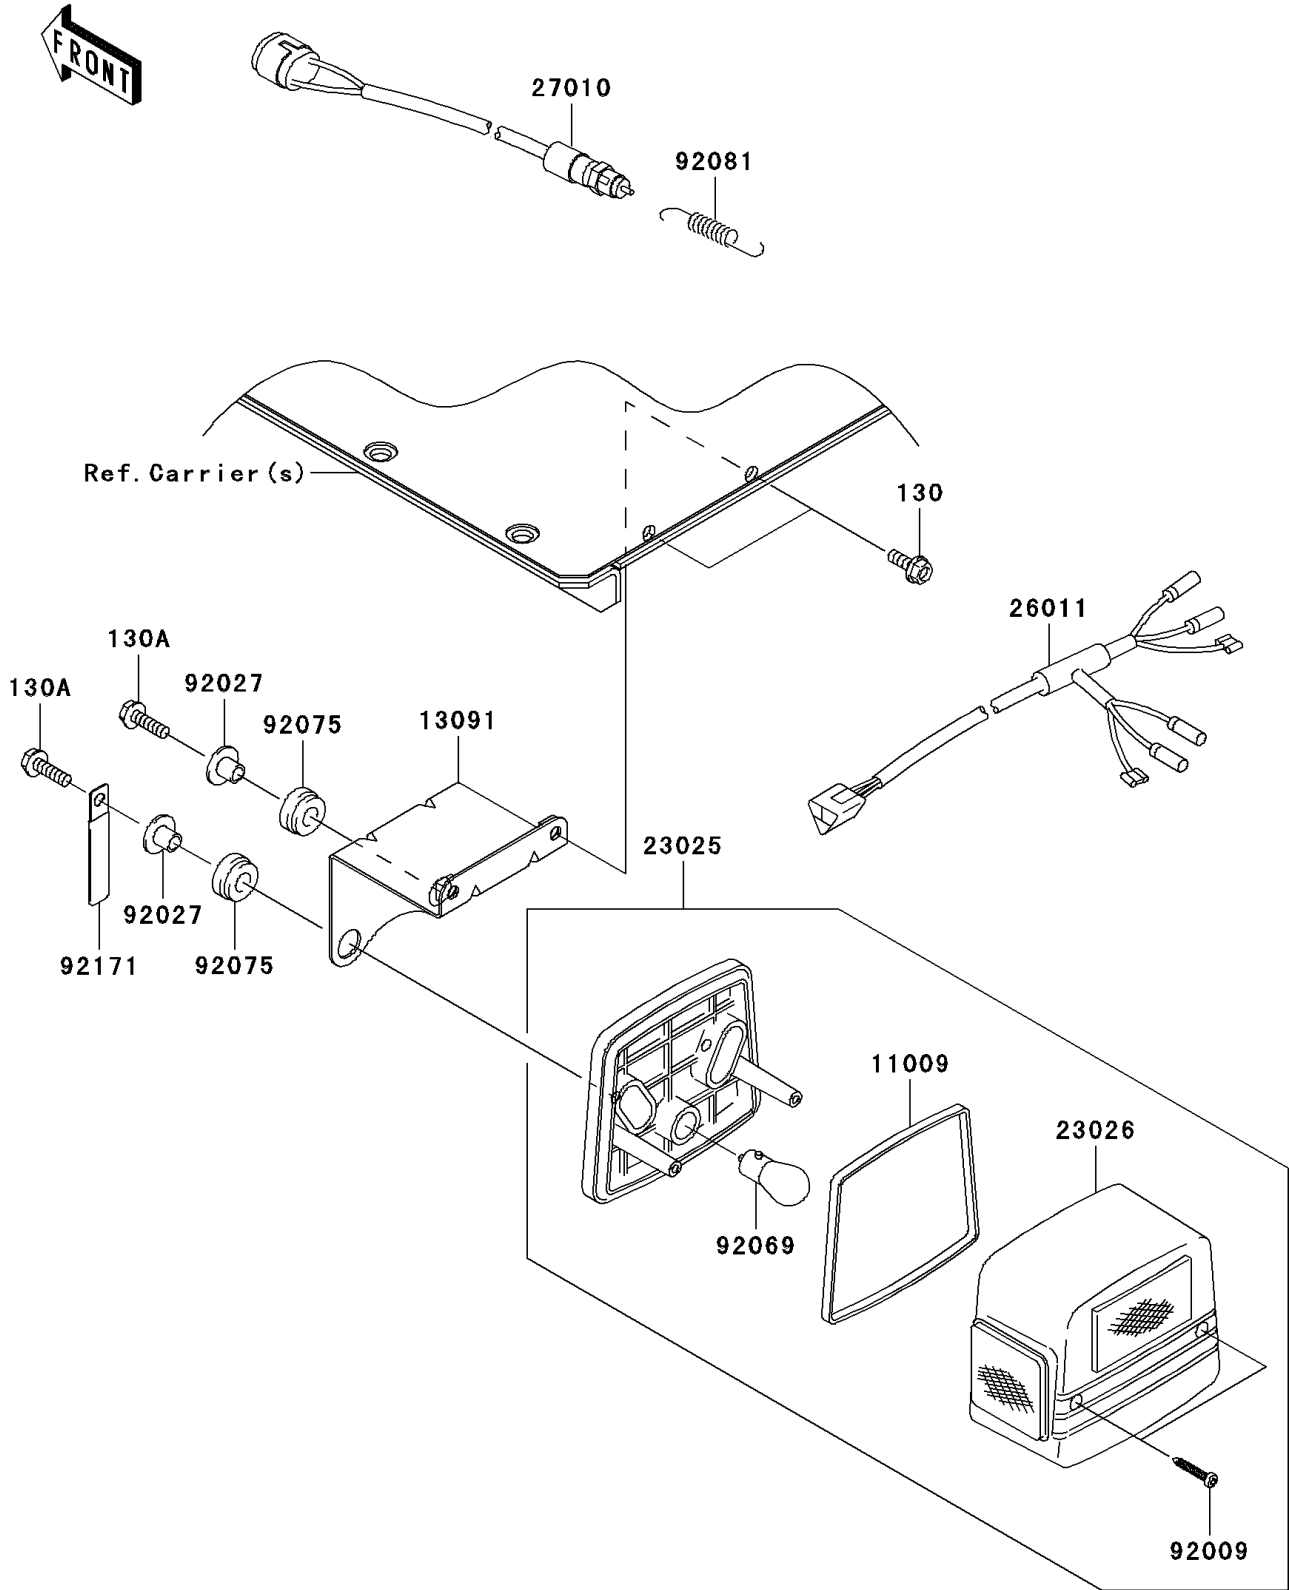

2010 Mule 4010 Trans4x4 Diesel Realtree APG HD PARTS DIAGRA

Taillight(s)

F2720

2010 Mule 4010 Trans4x4 Diesel Realtree APG HD PARTS LIST

Taillight(s)

ITEM NAME	PART NUMBER	QUANTITY
GASKET,TAIL LAMP (Ref # 11009)	11009-1215	2
HOLDER,TAIL LAMP (Ref # 13091)	13091-1743	2
LAMP-TAIL (Ref # 23025)	23025-1042	2
LENS,TAIL LAMP (Ref # 23026)	23026-1019	2
WIRE-LEAD (Ref # 26011)	26011-1756	1
SWITCH,BRAKE LAMP (Ref # 27010)	27010-1301	1
SCREW,TAPPING,4X25 (Ref # 92009)	92009-1069	4
COLLAR,L=11.1 (Ref # 92027)	92027-194	4
BULB,12V 21/5W (Ref # 92069)	92069-1011	2
DAMPER (Ref # 92075)	92075-277	4
SPRING,HOOK RETURN (Ref # 92081)	92081-1466	1
CLAMP (Ref # 92171)	92171-0652	2
BOLT-FLANGED,6X16 (Ref # 130)	130BB0616	4
BOLT-FLANGED,6X20 (Ref # 130A)	130BB0620	4