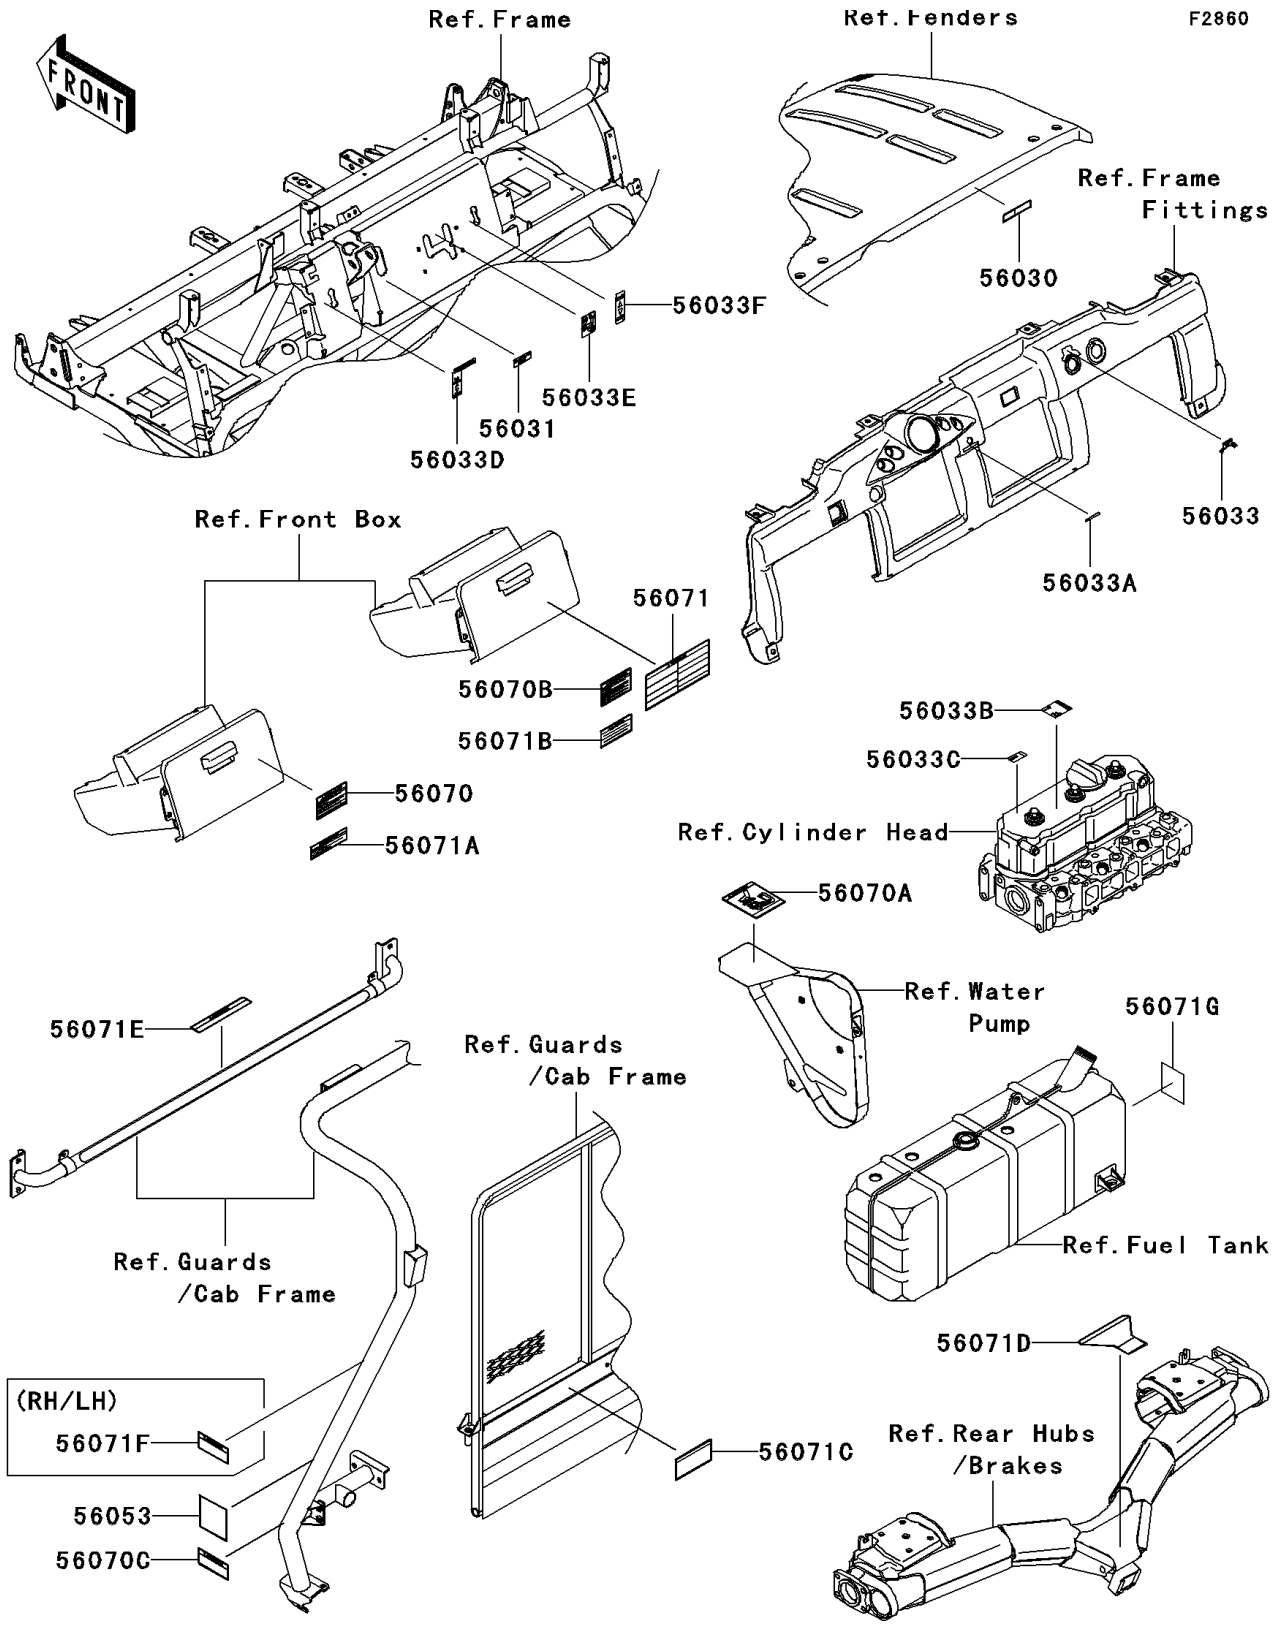

2010 Mule 4010 Trans4x4 Diesel Realtree APG HD PARTS DIAGRAM

Labels

2010 Mule 4010 Trans4x4 Diesel Realtree APG HD PARTS LIST

Labels

ITEM NAME	PART NUMBER	QUANTITY
LABEL,OPERATING HOOD (Ref # 56030)	56030-0267	1
LABEL-MANUAL,BRAKE FLUID LEVEL (Ref # 56031)	56031-1818	1
LABEL-MANUAL,IGNITION (Ref # 56033)	56033-0212	1
LABEL-MANUAL,POWER STEERING (Ref # 56033A)	56033-0213	1
LABEL-MANUAL,PREVENT EG DMG (Ref # 56033B)	56033-0297	1
LABEL-MANUAL,OIL LEVEL CHECK (Ref # 56033C)	56033-0298	1
LABEL-MANUAL,DIFF MODE (Ref # 56033D)	56033-1183	1
LABEL-MANUAL,SHIFT (Ref # 56033E)	56033-1186	1
LABEL-MANUAL,2WD/4WD (Ref # 56033F)	56033-1187	1
LABEL-SPECIFICATION,TIRE INFO (Ref # 56053)	56053-7532	1
LABEL-WARNING,OFF-HIGHWAY (Ref # 56070)	56070-0050	1
LABEL-WARNING,HOT SURFACES (Ref # 56070A)	56070-0051	1
LABEL-WARNING,BONNET OPERATION (Ref # 56070B)	56070-0053	1
LABEL-WARNING,BED RAISED (Ref # 56070C)	56070-7515	1
LABEL-WARNING,GENERAL (Ref # 56071)	56071-0102	1
LABEL-WARNING,SHIFT CAUTION (Ref # 56071A)	56071-0128	1
LABEL-WARNING,BELT SLIPPAGE (Ref # 56071B)	56071-0140	1
LABEL-WARNING,CARGO BED (Ref # 56071C)	56071-0142	1
LABEL-WARNING,TRAILER HITCH (Ref # 56071D)	56071-7511	1
LABEL-WARNING,REAR SEAT (Ref # 56071E)	56071-7513	1
LABEL-WARNING,CAB FRAME (Ref # 56071F)	56071-7514	2
LABEL-WARNING,GASOLINE (Ref # 56071G)	56071-7516	1