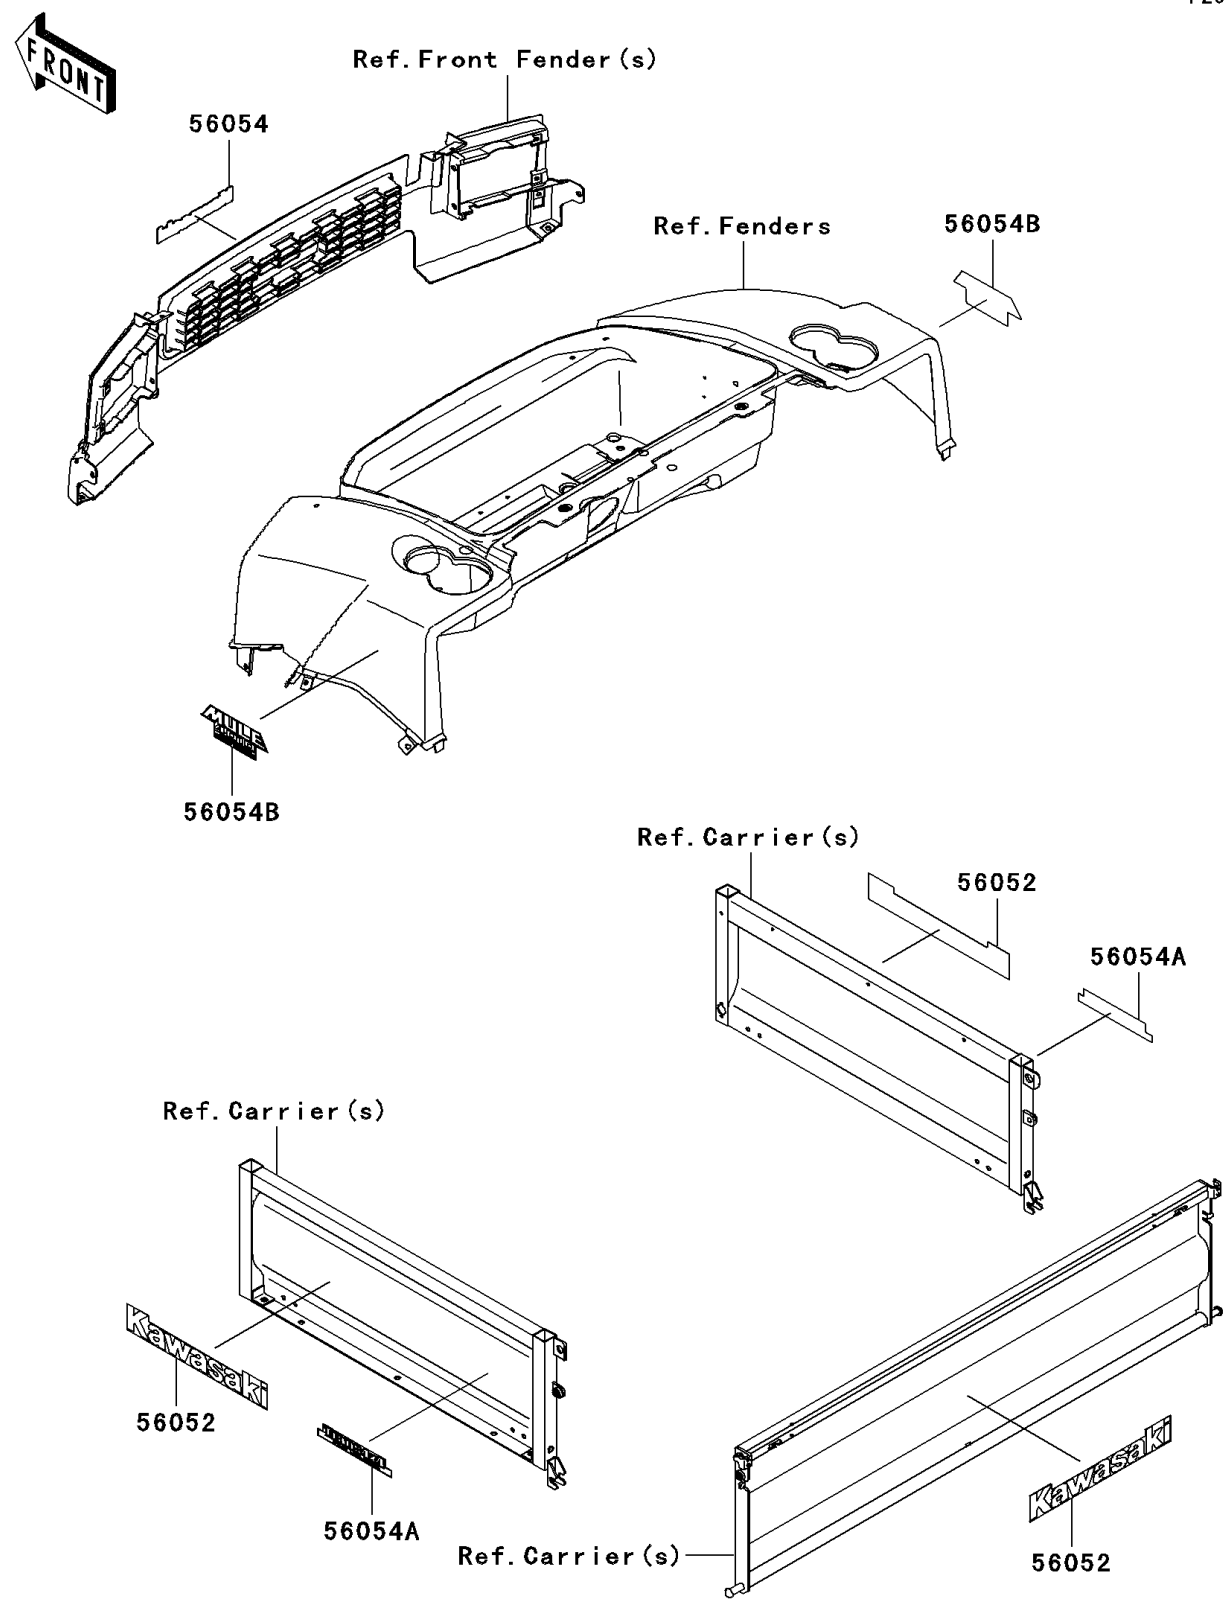

# 2010 Mule 4010 Trans4x4 Diesel Realtree APG HD PARTS DIAGRAM

Decals

F2861

# 2010 Mule 4010 Trans4x4 Diesel Realtree APG HD PARTS LIST

## Decals

ITEM NAME	PART NUMBER	QUANTITY
MARK,SIDE PLATE,KAWASAKI (Ref # 56052)	56052-0105	3
MARK,FRONT GRILL,KAWASAKI (Ref # 56054)	56054-0216	1
MARK,SIDE PLATE,TRANS 4X4 (Ref # 56054A)	56054-0322	2
MARK,FR FENDER,MULE 4010 (Ref # 56054B)	56054-0513	2